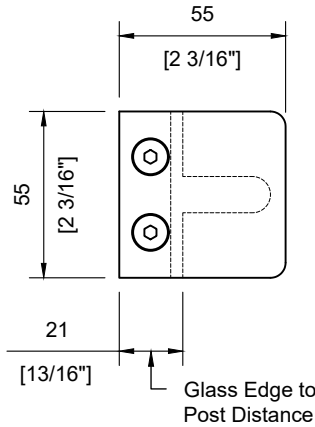

INCLUDED:

Rubber Gasket 10mm & 12mm
 Glass Clips **#SSGC431XX16_**
 Handrail Attachment Plate **#SSHPZAC06**
 Plate Cover **#SSZC0914005_**

TECHNICAL SPECIFICATION:

Product Code: **#SSPEXS36TR_**
 Post Type: Square Post
 Post Size: 40mm [1-9/16"] x 40mm [1-9/16"]
 Post Thickness: 2mm [1/16"]
 Post Height: 1045mm [41-1/8"]
 Post Configuration: Transition Right Post from 36" - 42"
 Post Material: Stainless Steel 304 & 316
 Post Finish: **B** - Powder Coated Black (SS304)
S - Satin Stainless Steel (SS316)

INCLUDED:

Rubber Gasket 10mm & 12mm
 Glass Clips **#SSGC431XX16_**
 Handrail Attachment Plate **#SSHPZAC06**
 Plate Cover **#SSZC0914005_**

TECHNICAL SPECIFICATION:

Product Code: **#SSPEXS42LNL_**
 Post Type: Square Post
 Post Size: 40mm [1-9/16"] x 40mm [1-9/16"]
 Post Thickness: 2mm [1/16"]
 Post Height: 1045mm [41-1/8"]
 Post Configuration: Landing Line Post 42"
 Post Material: Stainless Steel 304 & 316
 Post Finish: **B** - Powder Coated Black (SS304)
S - Satin Stainless Steel (SS316)

INCLUDED:

Rubber Gasket 10mm & 12mm
 Glass Clips **#SSGC431XX16_**
 Handrail Attachment Plate **#SSHPZAC05**
 Plate Cover **#SSZC0914005_**

TECHNICAL SPECIFICATION:

Product Code: **#SPEXS42LNE_**
 Post Type: Square Post
 Post Size: 40mm [1-9/16"] x 40mm [1-9/16"]
 Post Thickness: 2mm [1/16"]
 Post Height: 1045mm [41-1/8"]
 Post Configuration: Landing End Post 42"
 Post Material: Stainless Steel 304 & 316
 Post Finish: **B** - Powder Coated Black (SS304)
S - Satin Stainless Steel (SS316)

INCLUDED:

Rubber Gasket 10mm & 12mm
 Glass Clips **#SSGC431XX16_**
 Handrail Attachment Plate **#SSHPZAC05**
 Plate Cover **#SSZC0914005_**

TECHNICAL SPECIFICATION:

Product Code: **#SPEXS42LNC_**
 Post Type: Square Post
 Post Size: 40mm [1-9/16"] x 40mm [1-9/16"]
 Post Thickness: 2mm [1/16"]
 Post Height: 1045mm [41-1/8"]
 Post Configuration: Landing Corner Post 42"
 Post Material: Stainless Steel 304 & 316
 Post Finish: **B** - Powder Coated Black (SS304)
S - Satin Stainless Steel (SS316)