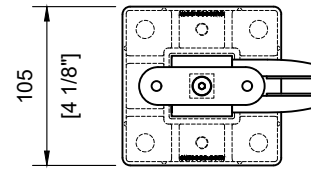

TECHNICAL SPECIFICATION:

Product Code: **#SSPEXS36SBE_**
 Post Type: Square Post
 Post Size: 40mm [1-9/16"] x 40mm [1-9/16"]
 Post Thickness: 2mm [1/16"]
 Post Height: 932mm [36-11/16"]
 Post Configuration: Stair Bottom End Post 36"
 Post Material: Stainless Steel 304 & 316
 Post Finish: **B** - Powder Coated Black (SS304)
 S - Satin Stainless Steel (SS316)

INCLUDED:

Rubber Gasket 10mm & 12mm
 Glass Clips **#SSGC431XX16_**
 Handrail Attachment Plate **#SSHPZAC05**
 Plate Cover **#SSZC0914005_**

#SSHPZAC05
Scale: 1:2

Welded Tube Swivel Support
Scale: 1:2

#SSGC431XX16
Scale: 1:2

Welded Base Plate
Scale: 1:2

Glass Cut-out
Scale: 1:2

#SSPEXS36SBE_
Scale: 1:5

TECHNICAL SPECIFICATION:

Product Code: **#SPEXS36SL_**
 Post Type: Square Post
 Post Size: 40mm [1-9/16"] x 40mm [1-9/16"]
 Post Thickness: 2mm [1/16"]
 Post Height: 932mm [36-11/16"]
 Post Configuration: Stair Line Post 36"
 Post Material: Stainless Steel 304 & 316
 Post Finish: **B** - Powder Coated Black (SS304)
 S - Satin Stainless Steel (SS316)

INCLUDED:

Rubber Gasket 10mm & 12mm
 Glass Clips **#SSGC431XX16_**
 Handrail Attachment Plate **#SSHPZAC05**
 Plate Cover **#SSZC0914005_**

TECHNICAL SPECIFICATION:

Product Code: **#SSPEXS36LNL_**
 Post Type: Square Post
 Post Size: 40mm [1-9/16"] x 40mm [1-9/16"]
 Post Thickness: 2mm [1/16"]
 Post Height: 895mm [35-1/4"]
 Post Configuration: Landing Line Post 36"
 Post Material: Stainless Steel 304 & 316
 Post Finish: **B** - Powder Coated Black (SS304)
 S - Satin Stainless Steel (SS316)