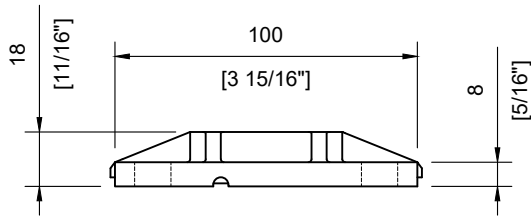

Welded Base Plate
Scale: 1:2

Glass Cut-out
Scale: 1:2

#SSPEXS36SBE_
Scale: 1:5

TECHNICAL SPECIFICATION:

Product Code: **#SPEXS36SL_**
 Post Type: Square Post
 Post Size: 40mm [1-9/16"] x 40mm [1-9/16"]
 Post Thickness: 2mm [1/16"]
 Post Height: 932mm [36-11/16"]
 Post Configuration: Stair Line Post 36"
 Post Material: Stainless Steel 304 & 316
 Post Finish: **B** - Powder Coated Black (SS304)
 S - Satin Stainless Steel (SS316)

INCLUDED:

Rubber Gasket 10mm & 12mm
 Glass Clips **#SSGC431XX16_**
 Handrail Attachment Plate **#SSHPZAC05**
 Plate Cover **#SSZC0914005_**

TECHNICAL SPECIFICATION:

Product Code: **#SSPEXS36LNL_**
 Post Type: Square Post
 Post Size: 40mm [1-9/16"] x 40mm [1-9/16"]
 Post Thickness: 2mm [1/16"]
 Post Height: 895mm [35-1/4"]
 Post Configuration: Landing Line Post 36"
 Post Material: Stainless Steel 304 & 316
 Post Finish: **B** - Powder Coated Black (SS304)
 S - Satin Stainless Steel (SS316)

INCLUDED:

Rubber Gasket 10mm & 12mm
 Glass Clips **#SSGC431XX16_**
 Handrail Attachment Plate **#SSHPZAC05**
 Plate Cover **#SSZC0914005_**

TECHNICAL SPECIFICATION:

Product Code: **#SSPEXS36LNE_**
 Post Type: Square Post
 Post Size: 40mm [1-9/16"] x 40mm [1-9/16"]
 Post Thickness: 2mm [1/16"]
 Post Height: 895mm [35-1/4"]
 Post Configuration: Landing End Post 36"
 Post Material: Stainless Steel 304 & 316
 Post Finish: **B** - Powder Coated Black (SS304)
S - Satin Stainless Steel (SS316)

INCLUDED:

Rubber Gasket 10mm & 12mm
 Glass Clips **#SSGC431XX16_**
 Handrail Attachment Plate **#SSHPZAC05**
 Plate Cover **#SSZC0914005_**

TECHNICAL SPECIFICATION:

Product Code: **#SSPEXS36LNC_**
 Post Type: Square Post
 Post Size: 40mm [1-9/16"] x 40mm [1-9/16"]
 Post Thickness: 2mm [1/16"]
 Post Height: 895mm [35-1/4"]
 Post Configuration: Landing Corner Post 36"
 Post Material: Stainless Steel 304 & 316
 Post Finish: **B** - Powder Coated Black (SS304)
S - Satin Stainless Steel (SS316)