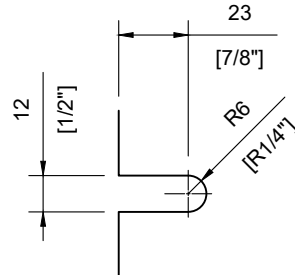

TECHNICAL SPECIFICATION:

Product Code: **#SSPEXS36SBE_**
 Post Type: Square Post
 Post Size: 40mm [1-9/16"] x 40mm [1-9/16"]
 Post Thickness: 2mm [1/16"]
 Post Height: 932mm [36-11/16"]
 Post Configuration: Stair Bottom End Post 36"
 Post Material: Stainless Steel 304 & 316
 Post Finish: **B** - Powder Coated Black (SS304)
 S - Satin Stainless Steel (SS316)

INCLUDED:

Rubber Gasket 10mm & 12mm
 Glass Clips **#SSGC431XX16_**
 Handrail Attachment Plate **#SSHPZAC05**
 Plate Cover **#SSZC0914005_**

#SSHPZAC05
Scale: 1:2

Welded Tube Swivel Support
Scale: 1:2

#SSGC431XX16
Scale: 1:2

Welded Base Plate
Scale: 1:2

Glass Cut-out
Scale: 1:2

#SSPEXS36SBE_
Scale: 1:5

TECHNICAL SPECIFICATION:

Product Code: **#SPEXS36SL_**
 Post Type: Square Post
 Post Size: 40mm [1-9/16"] x 40mm [1-9/16"]
 Post Thickness: 2mm [1/16"]
 Post Height: 932mm [36-11/16"]
 Post Configuration: Stair Line Post 36"
 Post Material: Stainless Steel 304 & 316
 Post Finish: **B** - Powder Coated Black (SS304)
 S - Satin Stainless Steel (SS316)

INCLUDED:

Rubber Gasket 10mm & 12mm
 Glass Clips **#SSGC431XX16_**
 Handrail Attachment Plate **#SSHPZAC05**
 Plate Cover **#SSZC0914005_**

TECHNICAL SPECIFICATION:

Product Code: **#SSPEXS36LNL_**
 Post Type: Square Post
 Post Size: 40mm [1-9/16"] x 40mm [1-9/16"]
 Post Thickness: 2mm [1/16"]
 Post Height: 895mm [35-1/4"]
 Post Configuration: Landing Line Post 36"
 Post Material: Stainless Steel 304 & 316
 Post Finish: **B** - Powder Coated Black (SS304)
 S - Satin Stainless Steel (SS316)