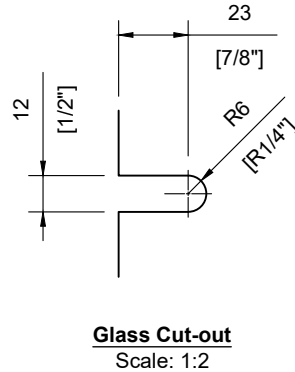

INCLUDED:

Rubber Gasket 10mm & 12mm
 Glass Clips **#SSGC431XX16_**
 Handrail Attachment Plate **#SSHPZAC06**
 Plate Cover **#SSZC0914005_**

TECHNICAL SPECIFICATION:

Product Code: **#SSPEXS36TR_**
 Post Type: Square Post
 Post Size: 40mm [1-9/16"] x 40mm [1-9/16"]
 Post Thickness: 2mm [1/16"]
 Post Height: 1045mm [41-1/8"]
 Post Configuration: Transition Right Post from 36" - 42"
 Post Material: Stainless Steel 304 & 316
 Post Finish: **B** - Powder Coated Black (SS304)
S - Satin Stainless Steel (SS316)

INCLUDED:

Rubber Gasket 10mm & 12mm
 Glass Clips **#SSGC431XX16_**
 Handrail Attachment Plate **#SSHPZAC06**
 Plate Cover **#SSZC0914005_**

TECHNICAL SPECIFICATION:

Product Code: **#SSPEXS42LNL_**
 Post Type: Square Post
 Post Size: 40mm [1-9/16"] x 40mm [1-9/16"]
 Post Thickness: 2mm [1/16"]
 Post Height: 1045mm [41-1/8"]
 Post Configuration: Landing Line Post 42"
 Post Material: Stainless Steel 304 & 316
 Post Finish: **B** - Powder Coated Black (SS304)
S - Satin Stainless Steel (SS316)

INCLUDED:

Rubber Gasket 10mm & 12mm
 Glass Clips **#SSGC431XX16_**
 Handrail Attachment Plate **#SSHPZAC05**
 Plate Cover **#SSZC0914005_**

TECHNICAL SPECIFICATION:

Product Code: **#SPEXS42LNE_**
 Post Type: Square Post
 Post Size: 40mm [1-9/16"] x 40mm [1-9/16"]
 Post Thickness: 2mm [1/16"]
 Post Height: 1045mm [41-1/8"]
 Post Configuration: Landing End Post 42"
 Post Material: Stainless Steel 304 & 316
 Post Finish: **B** - Powder Coated Black (SS304)
S - Satin Stainless Steel (SS316)

INCLUDED:

Rubber Gasket 10mm & 12mm
 Glass Clips **#SSGC431XX16_**
 Handrail Attachment Plate **#SSHPZAC05**
 Plate Cover **#SSZC0914005_**

TECHNICAL SPECIFICATION:

Product Code: **#SPEXS42LNC_**
 Post Type: Square Post
 Post Size: 40mm [1-9/16"] x 40mm [1-9/16"]
 Post Thickness: 2mm [1/16"]
 Post Height: 1045mm [41-1/8"]
 Post Configuration: Landing Corner Post 42"
 Post Material: Stainless Steel 304 & 316
 Post Finish: **B** - Powder Coated Black (SS304)
S - Satin Stainless Steel (SS316)