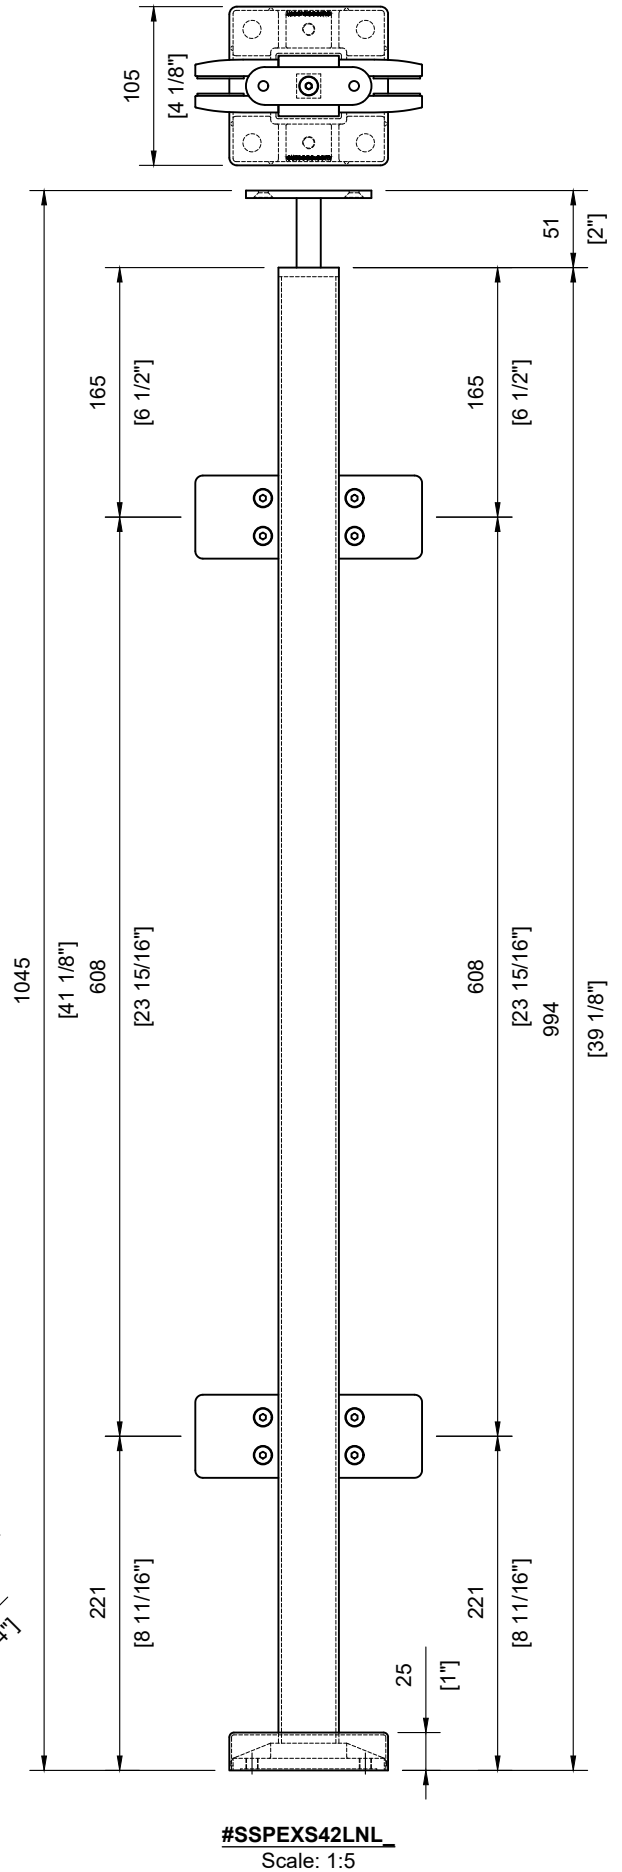

TECHNICAL SPECIFICATION:

Product Code: **#SSPEXS42LNL_**
Post Type: Square Post
Post Size: 40mm [1-9/16"] x 40mm [1-9/16"]
Post Thickness: 2mm [1/16"]
Post Height: 1045mm [41-1/8"]
Post Configuration: Landing Line Post 42"
Post Material: Stainless Steel 304 & 316
Post Finish: **B** - Powder Coated Black (SS304)
S - Satin Stainless Steel (SS316)

INCLUDED:

Rubber Gasket 10mm & 12mm
Glass Clips **#SSGC431XX16_**
Handrail Attachment Plate **#SSHPZAC05**
Plate Cover **#SSZC0914005_**