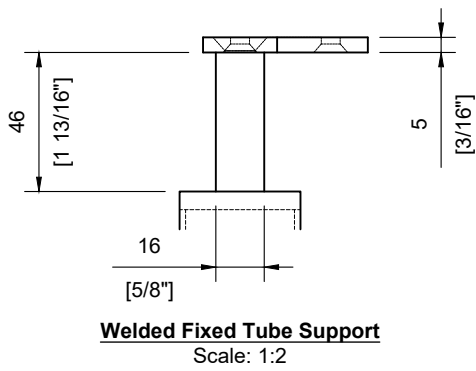

INCLUDED:

Rubber Gasket 10mm & 12mm
 Glass Clips **#SSGC431XX16_**
 Handrail Attachment Plate **#SSHPZAC05**
 Plate Cover **#SSZC0914005_**

TECHNICAL SPECIFICATION:

Product Code: **#SSPEXS36TL_**
 Post Type: Square Post
 Post Size: 40mm [1-9/16"] x 40mm [1-9/16"]
 Post Thickness: 2mm [1/16"]
 Post Height: 1045mm [41-1/8"]
 Post Configuration: Transition Left Post from 36" - 42"
 Post Material: Stainless Steel 304 & 316
 Post Finish: **B** - Powder Coated Black (SS304)
S - Satin Stainless Steel (SS316)

INCLUDED:

Rubber Gasket 10mm & 12mm
 Glass Clips **#SSGC431XX16_**
 Handrail Attachment Plate **#SSHPZAC06**
 Plate Cover **#SSZC0914005_**

TECHNICAL SPECIFICATION:

Product Code: **#SSPEXS36TR_**
 Post Type: Square Post
 Post Size: 40mm [1-9/16"] x 40mm [1-9/16"]
 Post Thickness: 2mm [1/16"]
 Post Height: 1045mm [41-1/8"]
 Post Configuration: Transition Right Post from 36" - 42"
 Post Material: Stainless Steel 304 & 316
 Post Finish: **B** - Powder Coated Black (SS304)
S - Satin Stainless Steel (SS316)

INCLUDED:

Rubber Gasket 10mm & 12mm
 Glass Clips **#SSGC431XX16_**
 Handrail Attachment Plate **#SSHPZAC06**
 Plate Cover **#SSZC0914005_**

TECHNICAL SPECIFICATION:

Product Code: **#SSPEXS42LNL_**
 Post Type: Square Post
 Post Size: 40mm [1-9/16"] x 40mm [1-9/16"]
 Post Thickness: 2mm [1/16"]
 Post Height: 1045mm [41-1/8"]
 Post Configuration: Landing Line Post 42"
 Post Material: Stainless Steel 304 & 316
 Post Finish: **B** - Powder Coated Black (SS304)
S - Satin Stainless Steel (SS316)