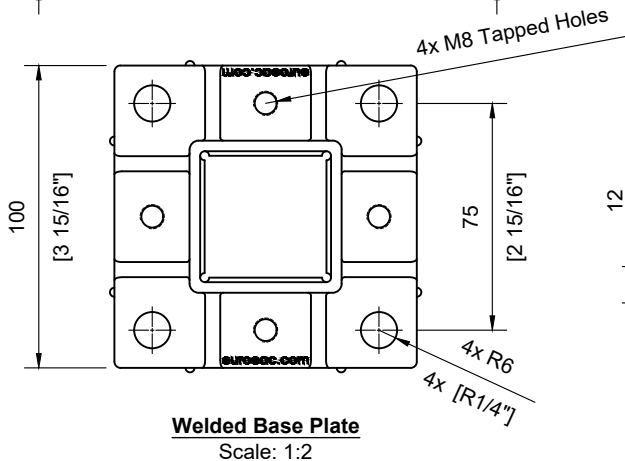

TECHNICAL SPECIFICATION:

Product Code: **#SPEXS36T42_**
Post Type: Square Post
Post Size: 40mm [1-9/16"] x 40mm [1-9/16"]
Post Thickness: 2mm [1/16"]
Post Height: 1045mm [41-1/8"]
Post Configuration: Transition Line Post from 36" - 42"
Post Material: Stainless Steel 304 & 316
Post Finish: **B** - Powder Coated Black (SS304)
S - Satin Stainless Steel (SS316)

INCLUDED:

Rubber Gasket 10mm & 12mm
Glass Clips **#SSGC431XX16_**
Handrail Attachment Plate **#SSHPZAC05**
Plate Cover **#SSZC0914005_**