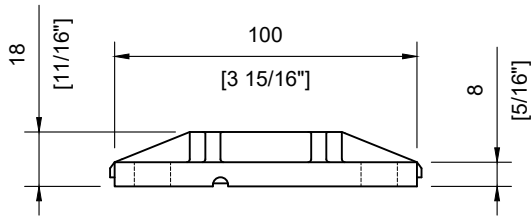

TECHNICAL SPECIFICATION:

Product Code: **#SSPEXS42LNL_**
Post Type: Square Post
Post Size: 40mm [1-9/16"] x 40mm [1-9/16"]
Post Thickness: 2mm [1/16"]
Post Height: 1045mm [41-1/8"]
Post Configuration: Landing Line Post 42"
Post Material: Stainless Steel 304 & 316
Post Finish: **B** - Powder Coated Black (SS304)
S - Satin Stainless Steel (SS316)

INCLUDED:

Rubber Gasket 10mm & 12mm
Glass Clips **#SSGC431XX16_**
Handrail Attachment Plate **#SSHPZAC05**
Plate Cover **#SSZC0914005_**