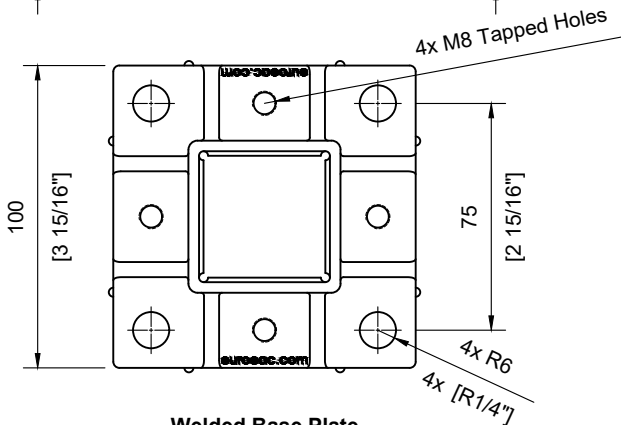

INCLUDED:

Rubber Gasket 10mm & 12mm
 Glass Clips **#SSGC431XX16_**
 Handrail Attachment Plate **#SSHPZAC06**
 Plate Cover **#SSZC0914005_**

TECHNICAL SPECIFICATION:

Product Code: **#SSPEXS42LNL_**
 Post Type: Square Post
 Post Size: 40mm [1-9/16"] x 40mm [1-9/16"]
 Post Thickness: 2mm [1/16"]
 Post Height: 1045mm [41-1/8"]
 Post Configuration: Landing Line Post 42"
 Post Material: Stainless Steel 304 & 316
 Post Finish: **B** - Powder Coated Black (SS304)
S - Satin Stainless Steel (SS316)

INCLUDED:

Rubber Gasket 10mm & 12mm
 Glass Clips **#SSGC431XX16_**
 Handrail Attachment Plate **#SSHPZAC05**
 Plate Cover **#SSZC0914005_**

TECHNICAL SPECIFICATION:

Product Code: **#SPEXS42LNC_**
 Post Type: Square Post
 Post Size: 40mm [1-9/16"] x 40mm [1-9/16"]
 Post Thickness: 2mm [1/16"]
 Post Height: 1045mm [41-1/8"]
 Post Configuration: Landing Corner Post 42"
 Post Material: Stainless Steel 304 & 316
 Post Finish: **B** - Powder Coated Black (SS304)
S - Satin Stainless Steel (SS316)

INCLUDED:

Rubber Gasket 10mm & 12mm
 Glass Clips **#SSGC431XX16_**
 Handrail Attachment Plate **#SSHPZAC06**
 Plate Cover **#SSZC0914005_**

TECHNICAL SPECIFICATION:

Product Code: **#SSPEXS42BL_**
 Post Type: Square Post
 Post Size: 40mm [1-9/16"] x 40mm [1-9/16"]
 Post Thickness: 2mm [1/16"]
 Post Height: 1045mm [41-1/8"]
 Post Configuration: Blank Post 42"
 Post Material: Stainless Steel 304 & 316
 Post Finish: **B** - Powder Coated Black (SS304)
S - Satin Stainless Steel (SS316)

INCLUDED:

Handrail Attachment Plate **#SSHPZAC05**
 Plate Cover **#SSZC0914005_**

#SSHPZAC05
 Scale: 1:2

Welded Fixed Tube Support
 Scale: 1:2

Welded Base Plate
 Scale: 1:2

#SSPEXS42BL
 Scale: 1:5