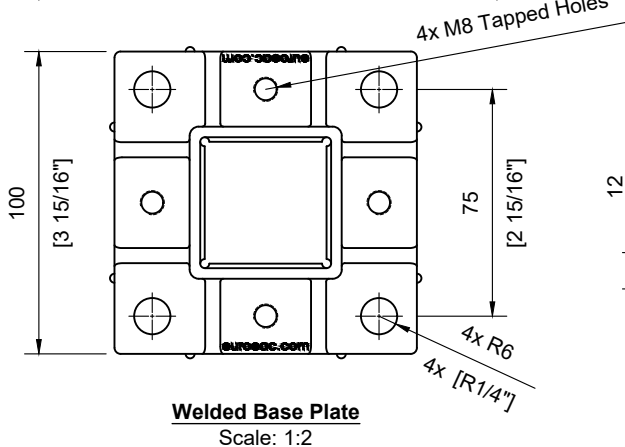

INCLUDED:

Rubber Gasket 10mm & 12mm
 Glass Clips **#SSGC431XX16_**
 Handrail Attachment Plate **#SSHPZAC06**
 Plate Cover **#SSZC0914005_**

TECHNICAL SPECIFICATION:

Product Code: **#SSPEXS36BL_**
 Post Type: Square Post
 Post Size: 40mm [1-9/16"] x 40mm [1-9/16"]
 Post Thickness: 2mm [1/16"]
 Post Height: 895mm [35-1/4"]
 Post Configuration: Blank Post 36"
 Post Material: Stainless Steel 304 & 316
 Post Finish: **B** - Powder Coated Black (SS304)
 S - Satin Stainless Steel (SS316)

Product Code: **#SPEXS36T42_**
 Post Type: Square Post
 Post Size: 40mm [1-9/16"] x 40mm [1-9/16"]
 Post Thickness: 2mm [1/16"]
 Post Height: 1045mm [41-1/8"]
 Post Configuration: Transition Line Post from 36" - 42"
 Post Material: Stainless Steel 304 & 316
 Post Finish: **B** - Powder Coated Black (SS304)
S - Satin Stainless Steel (SS316)

INCLUDED:

Rubber Gasket 10mm & 12mm
 Glass Clips **#SSGC431XX16_**
 Handrail Attachment Plate **#SSHPZAC05**
 Plate Cover **#SSZC0914005_**

TECHNICAL SPECIFICATION:

Product Code: **#SSPEXS36TL_**
 Post Type: Square Post
 Post Size: 40mm [1-9/16"] x 40mm [1-9/16"]
 Post Thickness: 2mm [1/16"]
 Post Height: 1045mm [41-1/8"]
 Post Configuration: Transition Left Post from 36" - 42"
 Post Material: Stainless Steel 304 & 316
 Post Finish: **B** - Powder Coated Black (SS304)
S - Satin Stainless Steel (SS316)

INCLUDED:

Rubber Gasket 10mm & 12mm
 Glass Clips **#SSGC431XX16_**
 Handrail Attachment Plate **#SSHPZAC06**
 Plate Cover **#SSZC0914005_**

TECHNICAL SPECIFICATION:

Product Code: **#SSPEXS36TR_**
 Post Type: Square Post
 Post Size: 40mm [1-9/16"] x 40mm [1-9/16"]
 Post Thickness: 2mm [1/16"]
 Post Height: 1045mm [41-1/8"]
 Post Configuration: Transition Right Post from 36" - 42"
 Post Material: Stainless Steel 304 & 316
 Post Finish: **B** - Powder Coated Black (SS304)
S - Satin Stainless Steel (SS316)