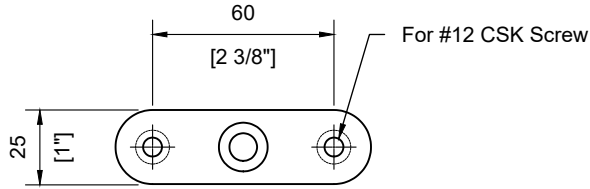

INCLUDED:

Rubber Gasket 10mm & 12mm
 Glass Clips **#SSGC431XX16_**
 Handrail Attachment Plate **#SSHPZAC05**
 Plate Cover **#SSZC0914005_**

TECHNICAL SPECIFICATION:

Product Code: **#SSPEXS36LNC_**
 Post Type: Square Post
 Post Size: 40mm [1-9/16"] x 40mm [1-9/16"]
 Post Thickness: 2mm [1/16"]
 Post Height: 895mm [35-1/4"]
 Post Configuration: Landing Corner Post 36"
 Post Material: Stainless Steel 304 & 316
 Post Finish: **B** - Powder Coated Black (SS304)
S - Satin Stainless Steel (SS316)

INCLUDED:

Rubber Gasket 10mm & 12mm
 Glass Clips **#SSGC431XX16_**
 Handrail Attachment Plate **#SSHPZAC06**
 Plate Cover **#SSZC0914005_**

TECHNICAL SPECIFICATION:

Product Code: **#SSPEXS36BL_**
 Post Type: Square Post
 Post Size: 40mm [1-9/16"] x 40mm [1-9/16"]
 Post Thickness: 2mm [1/16"]
 Post Height: 895mm [35-1/4"]
 Post Configuration: Blank Post 36"
 Post Material: Stainless Steel 304 & 316
 Post Finish: **B** - Powder Coated Black (SS304)
 S - Satin Stainless Steel (SS316)

INCLUDED:

Handrail Attachment Plate **#SSHPZAC05**
 Plate Cover **#SSZC0914005_**

#SSHPZAC05
Scale: 1:2

Welded Fixed Tube Support
Scale: 1:2

Welded Base Plate
Scale: 1:2

#SSPEXS36BL
Scale: 1:5

TECHNICAL SPECIFICATION: