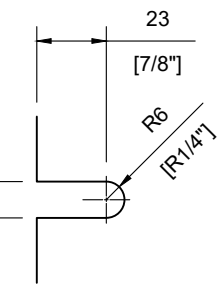

TECHNICAL SPECIFICATION:

Product Code: **#SSPEXS36SBE_**
 Post Type: Square Post
 Post Size: 40mm [1-9/16"] x 40mm [1-9/16"]
 Post Thickness: 2mm [1/16"]
 Post Height: 932mm [36-11/16"]
 Post Configuration: Stair Bottom End Post 36"
 Post Material: Stainless Steel 304 & 316
 Post Finish: **B** - Powder Coated Black (SS304)
 S - Satin Stainless Steel (SS316)

Welded Base Plate
Scale: 1:2

Glass Cut-out
Scale: 1:2

#SSPEXS36SBE_
Scale: 1:5

TECHNICAL SPECIFICATION:

Product Code: **#SPEXS36SL_**
 Post Type: Square Post
 Post Size: 40mm [1-9/16"] x 40mm [1-9/16"]
 Post Thickness: 2mm [1/16"]
 Post Height: 932mm [36-11/16"]
 Post Configuration: Stair Line Post 36"
 Post Material: Stainless Steel 304 & 316
 Post Finish: **B** - Powder Coated Black (SS304)
 S - Satin Stainless Steel (SS316)

INCLUDED:

Rubber Gasket 10mm & 12mm
 Glass Clips **#SSGC431XX16_**
 Handrail Attachment Plate **#SSHPZAC05**
 Plate Cover **#SSZC0914005_**

TECHNICAL SPECIFICATION:

Product Code: **#SSPEXS36LNL_**
 Post Type: Square Post
 Post Size: 40mm [1-9/16"] x 40mm [1-9/16"]
 Post Thickness: 2mm [1/16"]
 Post Height: 895mm [35-1/4"]
 Post Configuration: Landing Line Post 36"
 Post Material: Stainless Steel 304 & 316
 Post Finish: **B** - Powder Coated Black (SS304)
 S - Satin Stainless Steel (SS316)

INCLUDED:

Rubber Gasket 10mm & 12mm
 Glass Clips **#SSGC431XX16_**
 Handrail Attachment Plate **#SSHPZAC05**
 Plate Cover **#SSZC0914005_**

TECHNICAL SPECIFICATION:

Product Code: **#SSPEXS36LNE_**
 Post Type: Square Post
 Post Size: 40mm [1-9/16"] x 40mm [1-9/16"]
 Post Thickness: 2mm [1/16"]
 Post Height: 895mm [35-1/4"]
 Post Configuration: Landing End Post 36"
 Post Material: Stainless Steel 304 & 316
 Post Finish: **B** - Powder Coated Black (SS304)
S - Satin Stainless Steel (SS316)