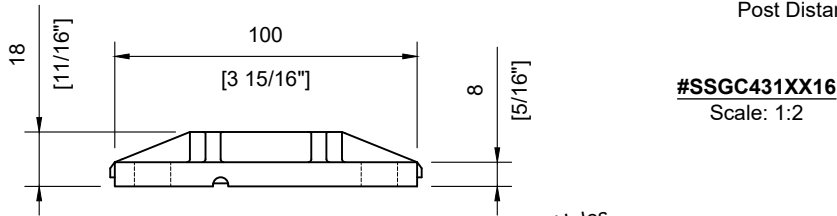

TECHNICAL SPECIFICATION:

Product Code: **#SPEXS42LNC_**
Post Type: Square Post
Post Size: 40mm [1-9/16"] x 40mm [1-9/16"]
Post Thickness: 2mm [1/16"]
Post Height: 1045mm [41-1/8"]
Post Configuration: Landing Corner Post 42"
Post Material: Stainless Steel 304 & 316
Post Finish: **B** - Powder Coated Black (SS304)
S - Satin Stainless Steel (SS316)

INCLUDED:

Rubber Gasket 10mm & 12mm
Glass Clips **#SSGC431XX16_**
Handrail Attachment Plate **#SSHPZAC06**
Plate Cover **#SSZC0914005_**