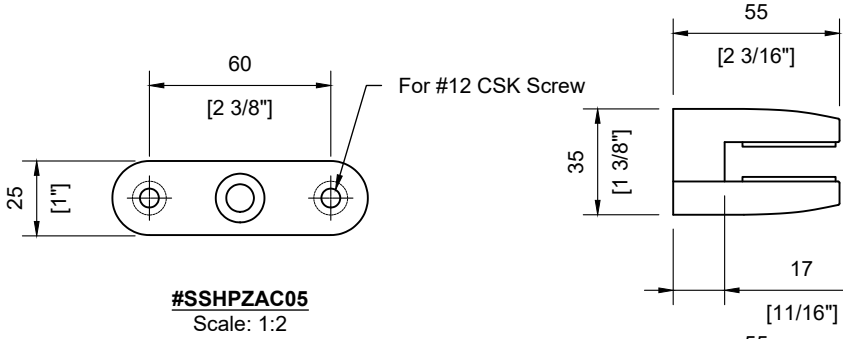

TECHNICAL SPECIFICATION:

Product Code: **#SSPEXS42LNL_**
Post Type: Square Post
Post Size: 40mm [1-9/16"] x 40mm [1-9/16"]
Post Thickness: 2mm [1/16"]
Post Height: 1045mm [41-1/8"]
Post Configuration: Landing Line Post 42"
Post Material: Stainless Steel 304 & 316
Post Finish: **B** - Powder Coated Black (SS304)
S - Satin Stainless Steel (SS316)

INCLUDED:

Rubber Gasket 10mm & 12mm
Glass Clips **#SSGC431XX16_**
Handrail Attachment Plate **#SSHPZAC05**
Plate Cover **#SSZC0914005_**