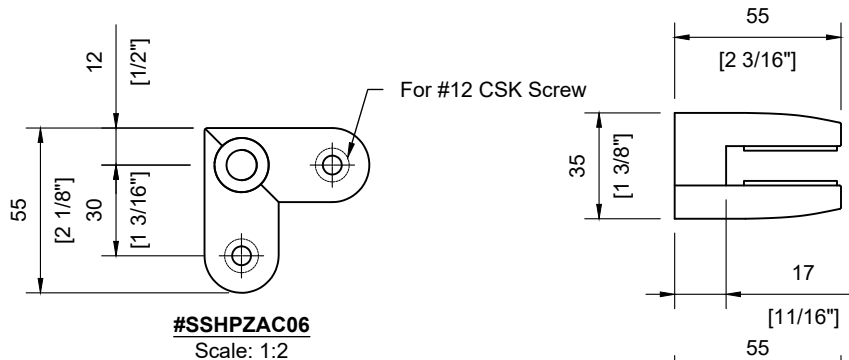

INCLUDED:

Rubber Gasket 10mm & 12mm
 Glass Clips **#SSGC431XX16_**
 Handrail Attachment Plate **#SSHPZAC05**
 Plate Cover **#SSZC0914005_**

TECHNICAL SPECIFICATION:

Product Code: **#SSPEXS36LNL_**
 Post Type: Square Post
 Post Size: 40mm [1-9/16"] x 40mm [1-9/16"]
 Post Thickness: 2mm [1/16"]
 Post Height: 895mm [35-1/4"]
 Post Configuration: Landing Line Post 36"
 Post Material: Stainless Steel 304 & 316
 Post Finish: **B** - Powder Coated Black (SS304)
 S - Satin Stainless Steel (SS316)

INCLUDED:

Rubber Gasket 10mm & 12mm
 Glass Clips **#SSGC431XX16_**
 Handrail Attachment Plate **#SSHPZAC05**
 Plate Cover **#SSZC0914005_**

TECHNICAL SPECIFICATION:

Product Code: **#SSPEXS36LNE_**
 Post Type: Square Post
 Post Size: 40mm [1-9/16"] x 40mm [1-9/16"]
 Post Thickness: 2mm [1/16"]
 Post Height: 895mm [35-1/4"]
 Post Configuration: Landing End Post 36"
 Post Material: Stainless Steel 304 & 316
 Post Finish: **B** - Powder Coated Black (SS304)
S - Satin Stainless Steel (SS316)

INCLUDED:

Rubber Gasket 10mm & 12mm
 Glass Clips **#SSGC431XX16_**
 Handrail Attachment Plate **#SSHPZAC05**
 Plate Cover **#SSZC0914005_**

TECHNICAL SPECIFICATION:

Product Code: **#SSPEXS36LNC_**
 Post Type: Square Post
 Post Size: 40mm [1-9/16"] x 40mm [1-9/16"]
 Post Thickness: 2mm [1/16"]
 Post Height: 895mm [35-1/4"]
 Post Configuration: Landing Corner Post 36"
 Post Material: Stainless Steel 304 & 316
 Post Finish: **B** - Powder Coated Black (SS304)
S - Satin Stainless Steel (SS316)

INCLUDED:

Rubber Gasket 10mm & 12mm
 Glass Clips **#SSGC431XX16_**
 Handrail Attachment Plate **#SSHPZAC06**
 Plate Cover **#SSZC0914005_**

TECHNICAL SPECIFICATION:

Product Code: **#SSPEXS36BL_**
 Post Type: Square Post
 Post Size: 40mm [1-9/16"] x 40mm [1-9/16"]
 Post Thickness: 2mm [1/16"]
 Post Height: 895mm [35-1/4"]
 Post Configuration: Blank Post 36"
 Post Material: Stainless Steel 304 & 316
 Post Finish: **B** - Powder Coated Black (SS304)
 S - Satin Stainless Steel (SS316)