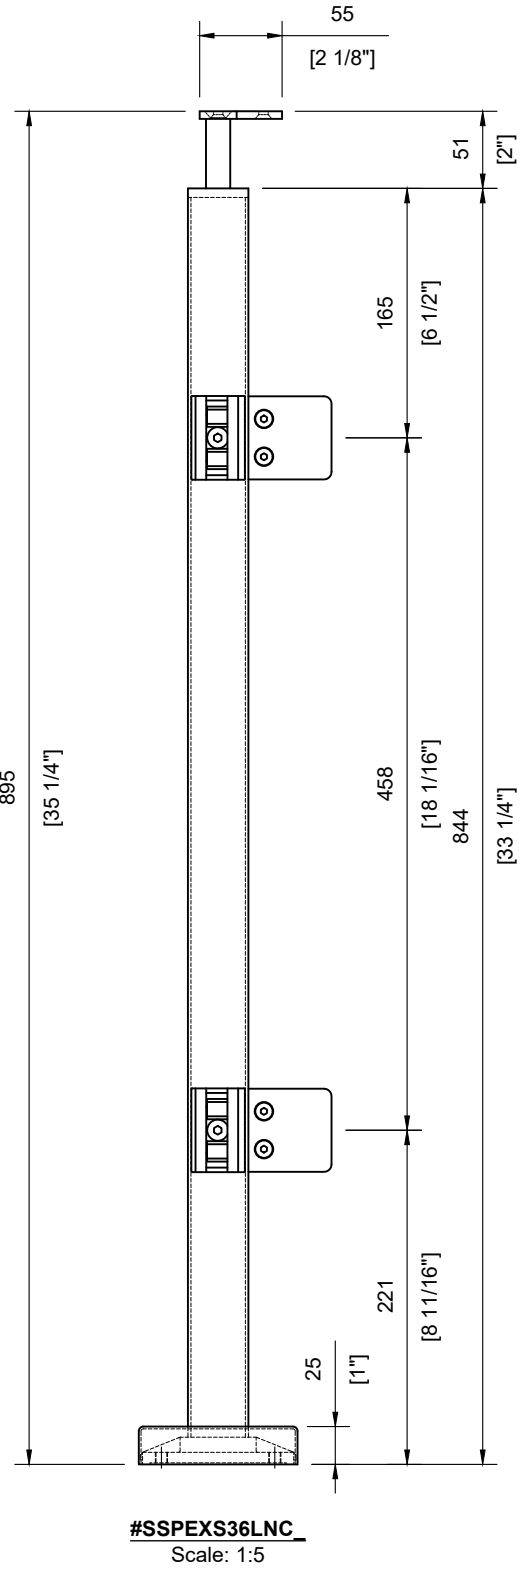

TECHNICAL SPECIFICATION:

Product Code: **#SSPEXS36SBE_**
 Post Type: Square Post
 Post Size: 40mm [1-9/16"] x 40mm [1-9/16"]
 Post Thickness: 2mm [1/16"]
 Post Height: 932mm [36-11/16"]
 Post Configuration: Stair Bottom End Post 36"
 Post Material: Stainless Steel 304 & 316
 Post Finish: **B** - Powder Coated Black (SS304)
 S - Satin Stainless Steel (SS316)

Welded Base Plate
Scale: 1:2

Glass Cut-out
Scale: 1:2

#SSPEXS36SBE_
Scale: 1:5

TECHNICAL SPECIFICATION:

Product Code: **#SPEXS36SL_**
 Post Type: Square Post
 Post Size: 40mm [1-9/16"] x 40mm [1-9/16"]
 Post Thickness: 2mm [1/16"]
 Post Height: 932mm [36-11/16"]
 Post Configuration: Stair Line Post 36"
 Post Material: Stainless Steel 304 & 316
 Post Finish: **B** - Powder Coated Black (SS304)
 S - Satin Stainless Steel (SS316)

INCLUDED:

Rubber Gasket 10mm & 12mm
 Glass Clips **#SSGC431XX16_**
 Handrail Attachment Plate **#SSHPZAC05**
 Plate Cover **#SSZC0914005_**

TECHNICAL SPECIFICATION:

Product Code: **#SSPEXS36LNC_**
 Post Type: Square Post
 Post Size: 40mm [1-9/16"] x 40mm [1-9/16"]
 Post Thickness: 2mm [1/16"]
 Post Height: 895mm [35-1/4"]
 Post Configuration: Landing Corner Post 36"
 Post Material: Stainless Steel 304 & 316
 Post Finish: **B** - Powder Coated Black (SS304)
S - Satin Stainless Steel (SS316)

INCLUDED:

Rubber Gasket 10mm & 12mm
 Glass Clips **#SSGC431XX16_**
 Handrail Attachment Plate **#SSHPZAC06**
 Plate Cover **#SSZC0914005_**

TECHNICAL SPECIFICATION:

Product Code: **#SSPEXS36BL_**
 Post Type: Square Post
 Post Size: 40mm [1-9/16"] x 40mm [1-9/16"]
 Post Thickness: 2mm [1/16"]
 Post Height: 895mm [35-1/4"]
 Post Configuration: Blank Post 36"
 Post Material: Stainless Steel 304 & 316
 Post Finish: **B** - Powder Coated Black (SS304)
 S - Satin Stainless Steel (SS316)