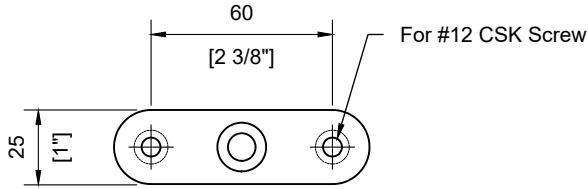

INCLUDED:

Rubber Gasket 10mm & 12mm
 Glass Clips **#SSGC431XX16_**
 Handrail Attachment Plate **#SSHPZAC05**
 Plate Cover **#SSZC0914005_**

TECHNICAL SPECIFICATION:

Product Code: **#SPEXS42LNC_**
 Post Type: Square Post
 Post Size: 40mm [1-9/16"] x 40mm [1-9/16"]
 Post Thickness: 2mm [1/16"]
 Post Height: 1045mm [41-1/8"]
 Post Configuration: Landing Corner Post 42"
 Post Material: Stainless Steel 304 & 316
 Post Finish: **B** - Powder Coated Black (SS304)
S - Satin Stainless Steel (SS316)

INCLUDED:

Rubber Gasket 10mm & 12mm
 Glass Clips **#SSGC431XX16_**
 Handrail Attachment Plate **#SSHPZAC06**
 Plate Cover **#SSZC0914005_**

TECHNICAL SPECIFICATION:

Product Code: **#SSPEXS42BL_**
 Post Type: Square Post
 Post Size: 40mm [1-9/16"] x 40mm [1-9/16"]
 Post Thickness: 2mm [1/16"]
 Post Height: 1045mm [41-1/8"]
 Post Configuration: Blank Post 42"
 Post Material: Stainless Steel 304 & 316
 Post Finish: **B** - Powder Coated Black (SS304)
S - Satin Stainless Steel (SS316)

INCLUDED:

Handrail Attachment Plate **#SSHPZAC05**
 Plate Cover **#SSZC0914005_**

#SSHPZAC05
 Scale: 1:2

Welded Fixed Tube Support
 Scale: 1:2

Welded Base Plate
 Scale: 1:2

#SSPEXS42BL
 Scale: 1:5