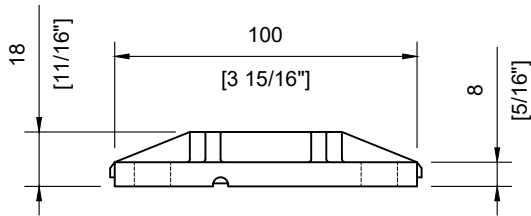

INCLUDED:

Rubber Gasket 10mm & 12mm
 Glass Clips **#SSGC431XX16_**
 Handrail Attachment Plate **#SSHPZAC06**
 Plate Cover **#SSZC0914005_**

TECHNICAL SPECIFICATION:

Product Code: **#SSPEXS42LNL_**
 Post Type: Square Post
 Post Size: 40mm [1-9/16"] x 40mm [1-9/16"]
 Post Thickness: 2mm [1/16"]
 Post Height: 1045mm [41-1/8"]
 Post Configuration: Landing Line Post 42"
 Post Material: Stainless Steel 304 & 316
 Post Finish: **B** - Powder Coated Black (SS304)
S - Satin Stainless Steel (SS316)

INCLUDED:

Rubber Gasket 10mm & 12mm
 Glass Clips **#SSGC431XX16_**
 Handrail Attachment Plate **#SSHPZAC05**
 Plate Cover **#SSZC0914005_**

TECHNICAL SPECIFICATION:

Product Code: **#SPEXS42LNE_**
 Post Type: Square Post
 Post Size: 40mm [1-9/16"] x 40mm [1-9/16"]
 Post Thickness: 2mm [1/16"]
 Post Height: 1045mm [41-1/8"]
 Post Configuration: Landing End Post 42"
 Post Material: Stainless Steel 304 & 316
 Post Finish: **B** - Powder Coated Black (SS304)
S - Satin Stainless Steel (SS316)

INCLUDED:

Rubber Gasket 10mm & 12mm
 Glass Clips **#SSGC431XX16_**
 Handrail Attachment Plate **#SSHPZAC05**
 Plate Cover **#SSZC0914005_**

TECHNICAL SPECIFICATION:

Product Code: **#SPEXS42LNC_**
 Post Type: Square Post
 Post Size: 40mm [1-9/16"] x 40mm [1-9/16"]
 Post Thickness: 2mm [1/16"]
 Post Height: 1045mm [41-1/8"]
 Post Configuration: Landing Corner Post 42"
 Post Material: Stainless Steel 304 & 316
 Post Finish: **B** - Powder Coated Black (SS304)
S - Satin Stainless Steel (SS316)