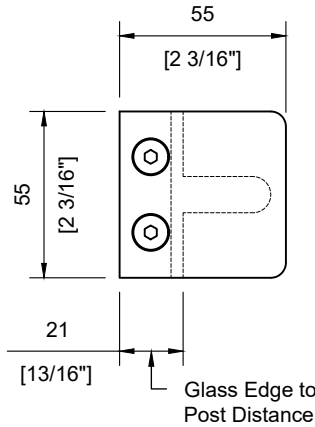

Welded Base Plate
Scale: 1:2

Glass Cut-out
Scale: 1:2

#SSPEXS36SBE_
Scale: 1:5

TECHNICAL SPECIFICATION:

Product Code: **#SPEXS36SL_**
 Post Type: Square Post
 Post Size: 40mm [1-9/16"] x 40mm [1-9/16"]
 Post Thickness: 2mm [1/16"]
 Post Height: 932mm [36-11/16"]
 Post Configuration: Stair Line Post 36"
 Post Material: Stainless Steel 304 & 316
 Post Finish: **B** - Powder Coated Black (SS304)
 S - Satin Stainless Steel (SS316)

INCLUDED:

Rubber Gasket 10mm & 12mm
 Glass Clips **#SSGC431XX16_**
 Handrail Attachment Plate **#SSHPZAC05**
 Plate Cover **#SSZC0914005_**

TECHNICAL SPECIFICATION:

Product Code: **#SSPEXS36LNL_**
 Post Type: Square Post
 Post Size: 40mm [1-9/16"] x 40mm [1-9/16"]
 Post Thickness: 2mm [1/16"]
 Post Height: 895mm [35-1/4"]
 Post Configuration: Landing Line Post 36"
 Post Material: Stainless Steel 304 & 316
 Post Finish: **B** - Powder Coated Black (SS304)
 S - Satin Stainless Steel (SS316)

INCLUDED:

Rubber Gasket 10mm & 12mm
 Glass Clips **#SSGC431XX16_**
 Handrail Attachment Plate **#SSHPZAC05**
 Plate Cover **#SSZC0914005_**

TECHNICAL SPECIFICATION:

Product Code: **#SSPEXS36LNE_**
 Post Type: Square Post
 Post Size: 40mm [1-9/16"] x 40mm [1-9/16"]
 Post Thickness: 2mm [1/16"]
 Post Height: 895mm [35-1/4"]
 Post Configuration: Landing End Post 36"
 Post Material: Stainless Steel 304 & 316
 Post Finish: **B** - Powder Coated Black (SS304)
S - Satin Stainless Steel (SS316)

INCLUDED:

Rubber Gasket 10mm & 12mm
 Glass Clips **#SSGC431XX16_**
 Handrail Attachment Plate **#SSHPZAC05**
 Plate Cover **#SSZC0914005_**

TECHNICAL SPECIFICATION:

Product Code: **#SSPEXS36LNC_**
 Post Type: Square Post
 Post Size: 40mm [1-9/16"] x 40mm [1-9/16"]
 Post Thickness: 2mm [1/16"]
 Post Height: 895mm [35-1/4"]
 Post Configuration: Landing Corner Post 36"
 Post Material: Stainless Steel 304 & 316
 Post Finish: **B** - Powder Coated Black (SS304)
S - Satin Stainless Steel (SS316)