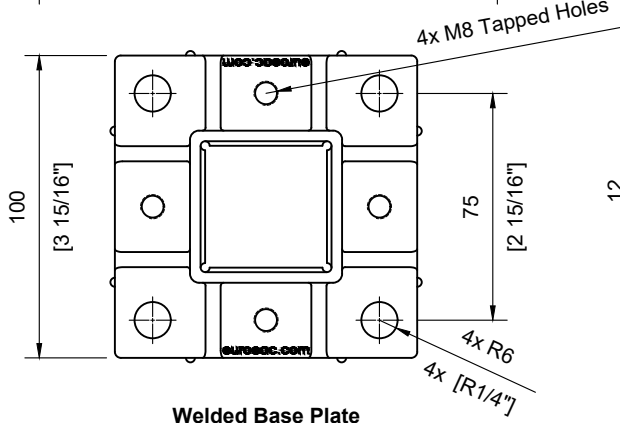

TECHNICAL SPECIFICATION:

Product Code: **#SSPEXS36SBE_**
 Post Type: Square Post
 Post Size: 40mm [1-9/16"] x 40mm [1-9/16"]
 Post Thickness: 2mm [1/16"]
 Post Height: 932mm [36-11/16"]
 Post Configuration: Stair Bottom End Post 36"
 Post Material: Stainless Steel 304 & 316
 Post Finish: **B** - Powder Coated Black (SS304)
 S - Satin Stainless Steel (SS316)

INCLUDED:

Rubber Gasket 10mm & 12mm
 Glass Clips **#SSGC431XX16_**
 Handrail Attachment Plate **#SSHPZAC05**
 Plate Cover **#SSZC0914005_**

#SSHPZAC05
Scale: 1:2

Welded Tube Swivel Support
Scale: 1:2

#SSGC431XX16
Scale: 1:2

Welded Base Plate
Scale: 1:2

Glass Cut-out
Scale: 1:2

#SSPEXS36SBE_
Scale: 1:5

TECHNICAL SPECIFICATION:

Product Code: **#SPEXS36SL_**
 Post Type: Square Post
 Post Size: 40mm [1-9/16"] x 40mm [1-9/16"]
 Post Thickness: 2mm [1/16"]
 Post Height: 932mm [36-11/16"]
 Post Configuration: Stair Line Post 36"
 Post Material: Stainless Steel 304 & 316
 Post Finish: **B** - Powder Coated Black (SS304)
 S - Satin Stainless Steel (SS316)

INCLUDED:

Rubber Gasket 10mm & 12mm
 Glass Clips **#SSGC431XX16_**
 Handrail Attachment Plate **#SSHPZAC05**
 Plate Cover **#SSZC0914005_**

TECHNICAL SPECIFICATION:

Product Code: **#SSPEXS36LNL_**
 Post Type: Square Post
 Post Size: 40mm [1-9/16"] x 40mm [1-9/16"]
 Post Thickness: 2mm [1/16"]
 Post Height: 895mm [35-1/4"]
 Post Configuration: Landing Line Post 36"
 Post Material: Stainless Steel 304 & 316
 Post Finish: **B** - Powder Coated Black (SS304)
 S - Satin Stainless Steel (SS316)