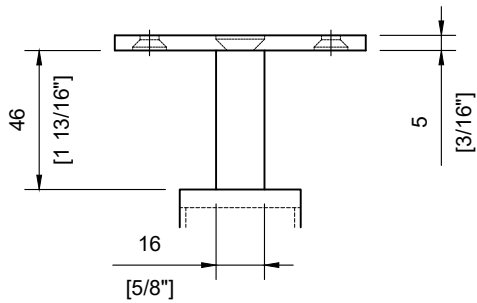

Welded Base Plate
Scale: 1:2

Glass Cut-out
Scale: 1:2

#SSPEXS36SBE_
Scale: 1:5

TECHNICAL SPECIFICATION:

Product Code: **#SPEXS36SL_**
 Post Type: Square Post
 Post Size: 40mm [1-9/16"] x 40mm [1-9/16"]
 Post Thickness: 2mm [1/16"]
 Post Height: 932mm [36-11/16"]
 Post Configuration: Stair Line Post 36"
 Post Material: Stainless Steel 304 & 316
 Post Finish: **B** - Powder Coated Black (SS304)
 S - Satin Stainless Steel (SS316)

INCLUDED:

Rubber Gasket 10mm & 12mm
 Glass Clips **#SSGC431XX16_**
 Handrail Attachment Plate **#SSHPZAC05**
 Plate Cover **#SSZC0914005_**

TECHNICAL SPECIFICATION:

Product Code: **#SSPEXS36LNC_**
 Post Type: Square Post
 Post Size: 40mm [1-9/16"] x 40mm [1-9/16"]
 Post Thickness: 2mm [1/16"]
 Post Height: 895mm [35-1/4"]
 Post Configuration: Landing Corner Post 36"
 Post Material: Stainless Steel 304 & 316
 Post Finish: **B** - Powder Coated Black (SS304)
S - Satin Stainless Steel (SS316)

INCLUDED:

Rubber Gasket 10mm & 12mm
 Glass Clips **#SSGC431XX16_**
 Handrail Attachment Plate **#SSHPZAC06**
 Plate Cover **#SSZC0914005_**

TECHNICAL SPECIFICATION:

Product Code: **#SSPEXS36BL_**
 Post Type: Square Post
 Post Size: 40mm [1-9/16"] x 40mm [1-9/16"]
 Post Thickness: 2mm [1/16"]
 Post Height: 895mm [35-1/4"]
 Post Configuration: Blank Post 36"
 Post Material: Stainless Steel 304 & 316
 Post Finish: **B** - Powder Coated Black (SS304)
 S - Satin Stainless Steel (SS316)

INCLUDED:

Handrail Attachment Plate **#SSHPZAC05**
 Plate Cover **#SSZC0914005_**

#SSHPZAC05
Scale: 1:2

Welded Fixed Tube Support
Scale: 1:2

Welded Base Plate
Scale: 1:2

#SSPEXS36BL
Scale: 1:5

TECHNICAL SPECIFICATION: