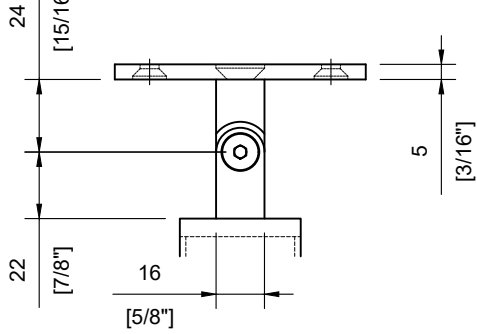

TECHNICAL SPECIFICATION:

Product Code: **#SSPEXS36SBE_**
 Post Type: Square Post
 Post Size: 40mm [1-9/16"] x 40mm [1-9/16"]
 Post Thickness: 2mm [1/16"]
 Post Height: 932mm [36-11/16"]
 Post Configuration: Stair Bottom End Post 36"
 Post Material: Stainless Steel 304 & 316
 Post Finish: **B** - Powder Coated Black (SS304)
 S - Satin Stainless Steel (SS316)

INCLUDED:

Rubber Gasket 10mm & 12mm
 Glass Clips **#SSGC431XX16_**
 Handrail Attachment Plate **#SSHPZAC05**
 Plate Cover **#SSZC0914005_**

#SSHPZAC05
Scale: 1:2

Welded Tube Swivel Support
Scale: 1:2

#SSGC431XX16
Scale: 1:2

Welded Base Plate
Scale: 1:2

Glass Cut-out
Scale: 1:2

#SSPEXS36SBE_
Scale: 1:5

TECHNICAL SPECIFICATION:

Product Code: **#SPEXS36SL_**
 Post Type: Square Post
 Post Size: 40mm [1-9/16"] x 40mm [1-9/16"]
 Post Thickness: 2mm [1/16"]
 Post Height: 932mm [36-11/16"]
 Post Configuration: Stair Line Post 36"
 Post Material: Stainless Steel 304 & 316
 Post Finish: **B** - Powder Coated Black (SS304)
 S - Satin Stainless Steel (SS316)

INCLUDED:

Rubber Gasket 10mm & 12mm
 Glass Clips **#SSGC431XX16_**
 Handrail Attachment Plate **#SSHPZAC05**
 Plate Cover **#SSZC0914005_**

TECHNICAL SPECIFICATION:

Product Code: **#SSPEXS36LNL_**
 Post Type: Square Post
 Post Size: 40mm [1-9/16"] x 40mm [1-9/16"]
 Post Thickness: 2mm [1/16"]
 Post Height: 895mm [35-1/4"]
 Post Configuration: Landing Line Post 36"
 Post Material: Stainless Steel 304 & 316
 Post Finish: **B** - Powder Coated Black (SS304)
 S - Satin Stainless Steel (SS316)