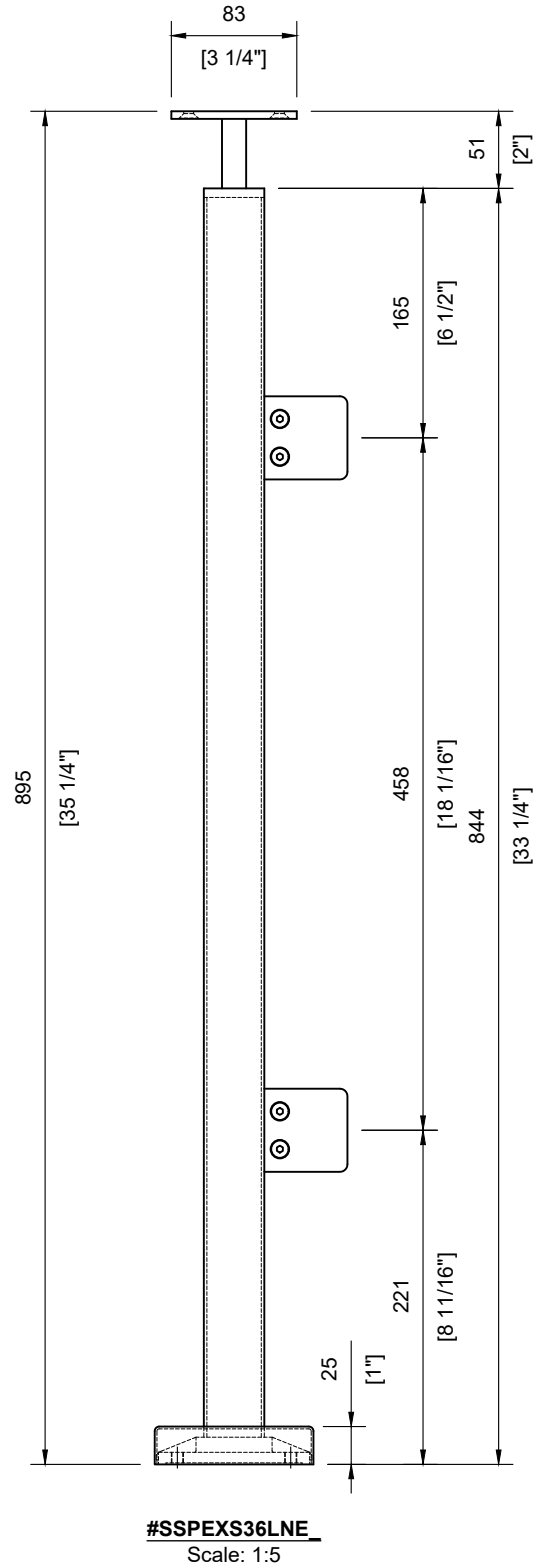

TECHNICAL SPECIFICATION:

Product Code: **#SSPEXS36LNE_**
Post Type: Square Post
Post Size: 40mm [1-9/16"] x 40mm [1-9/16"]
Post Thickness: 2mm [1/16"]
Post Height: 895mm [35-1/4"]
Post Configuration: Landing End Post 36"
Post Material: Stainless Steel 304 & 316
Post Finish: **B** - Powder Coated Black (SS304)
S - Satin Stainless Steel (SS316)

INCLUDED:

Rubber Gasket 10mm & 12mm
Glass Clips **#SSGC431XX16_**
Handrail Attachment Plate **#SSHPZAC05**
Plate Cover **#SSZC0914005_**