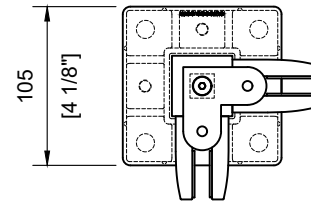

INCLUDED:

Rubber Gasket 10mm & 12mm
 Glass Clips **#SSGC431XX16_**
 Handrail Attachment Plate **#SSHPZAC05**
 Plate Cover **#SSZC0914005_**

TECHNICAL SPECIFICATION:

Product Code: **#SSPEXS36LNL_**
 Post Type: Square Post
 Post Size: 40mm [1-9/16"] x 40mm [1-9/16"]
 Post Thickness: 2mm [1/16"]
 Post Height: 895mm [35-1/4"]
 Post Configuration: Landing Line Post 36"
 Post Material: Stainless Steel 304 & 316
 Post Finish: **B** - Powder Coated Black (SS304)
 S - Satin Stainless Steel (SS316)

INCLUDED:

Rubber Gasket 10mm & 12mm
 Glass Clips **#SSGC431XX16_**
 Handrail Attachment Plate **#SSHPZAC05**
 Plate Cover **#SSZC0914005_**

TECHNICAL SPECIFICATION:

Product Code: **#SSPEXS36LNE_**
 Post Type: Square Post
 Post Size: 40mm [1-9/16"] x 40mm [1-9/16"]
 Post Thickness: 2mm [1/16"]
 Post Height: 895mm [35-1/4"]
 Post Configuration: Landing End Post 36"
 Post Material: Stainless Steel 304 & 316
 Post Finish: **B** - Powder Coated Black (SS304)
S - Satin Stainless Steel (SS316)

INCLUDED:

Rubber Gasket 10mm & 12mm
 Glass Clips **#SSGC431XX16_**
 Handrail Attachment Plate **#SSHPZAC05**
 Plate Cover **#SSZC0914005_**

TECHNICAL SPECIFICATION:

Product Code: **#SSPEXS36LNC_**
 Post Type: Square Post
 Post Size: 40mm [1-9/16"] x 40mm [1-9/16"]
 Post Thickness: 2mm [1/16"]
 Post Height: 895mm [35-1/4"]
 Post Configuration: Landing Corner Post 36"
 Post Material: Stainless Steel 304 & 316
 Post Finish: **B** - Powder Coated Black (SS304)
S - Satin Stainless Steel (SS316)

INCLUDED:

Rubber Gasket 10mm & 12mm
 Glass Clips **#SSGC431XX16_**
 Handrail Attachment Plate **#SSHPZAC06**
 Plate Cover **#SSZC0914005_**

TECHNICAL SPECIFICATION:

Product Code: **#SSPEXS36BL_**
 Post Type: Square Post
 Post Size: 40mm [1-9/16"] x 40mm [1-9/16"]
 Post Thickness: 2mm [1/16"]
 Post Height: 895mm [35-1/4"]
 Post Configuration: Blank Post 36"
 Post Material: Stainless Steel 304 & 316
 Post Finish: **B** - Powder Coated Black (SS304)
 S - Satin Stainless Steel (SS316)