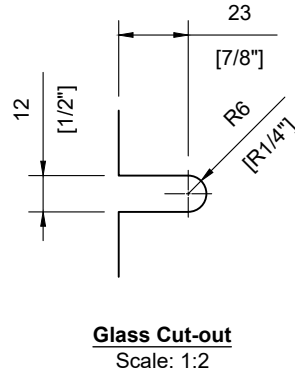

INCLUDED:

Rubber Gasket 10mm & 12mm
 Glass Clips **#SSGC431XX16_**
 Handrail Attachment Plate **#SSHPZAC06**
 Plate Cover **#SSZC0914005_**

TECHNICAL SPECIFICATION:

Product Code: **#SSPEXS42LNL_**
 Post Type: Square Post
 Post Size: 40mm [1-9/16"] x 40mm [1-9/16"]
 Post Thickness: 2mm [1/16"]
 Post Height: 1045mm [41-1/8"]
 Post Configuration: Landing Line Post 42"
 Post Material: Stainless Steel 304 & 316
 Post Finish: **B** - Powder Coated Black (SS304)
S - Satin Stainless Steel (SS316)

INCLUDED:

Rubber Gasket 10mm & 12mm
 Glass Clips **#SSGC431XX16_**
 Handrail Attachment Plate **#SSHPZAC05**
 Plate Cover **#SSZC0914005_**

TECHNICAL SPECIFICATION:

Product Code: **#SPEXS42LNE_**
 Post Type: Square Post
 Post Size: 40mm [1-9/16"] x 40mm [1-9/16"]
 Post Thickness: 2mm [1/16"]
 Post Height: 1045mm [41-1/8"]
 Post Configuration: Landing End Post 42"
 Post Material: Stainless Steel 304 & 316
 Post Finish: **B** - Powder Coated Black (SS304)
S - Satin Stainless Steel (SS316)

INCLUDED:

Rubber Gasket 10mm & 12mm
 Glass Clips **#SSGC431XX16_**
 Handrail Attachment Plate **#SSHPZAC05**
 Plate Cover **#SSZC0914005_**

TECHNICAL SPECIFICATION:

Product Code: **#SPEXS42LNC_**
 Post Type: Square Post
 Post Size: 40mm [1-9/16"] x 40mm [1-9/16"]
 Post Thickness: 2mm [1/16"]
 Post Height: 1045mm [41-1/8"]
 Post Configuration: Landing Corner Post 42"
 Post Material: Stainless Steel 304 & 316
 Post Finish: **B** - Powder Coated Black (SS304)
S - Satin Stainless Steel (SS316)

INCLUDED:

Rubber Gasket 10mm & 12mm
 Glass Clips **#SSGC431XX16_**
 Handrail Attachment Plate **#SSHPZAC06**
 Plate Cover **#SSZC0914005_**

TECHNICAL SPECIFICATION:

Product Code: **#SSPEXS42BL_**
 Post Type: Square Post
 Post Size: 40mm [1-9/16"] x 40mm [1-9/16"]
 Post Thickness: 2mm [1/16"]
 Post Height: 1045mm [41-1/8"]
 Post Configuration: Blank Post 42"
 Post Material: Stainless Steel 304 & 316
 Post Finish: **B** - Powder Coated Black (SS304)
S - Satin Stainless Steel (SS316)