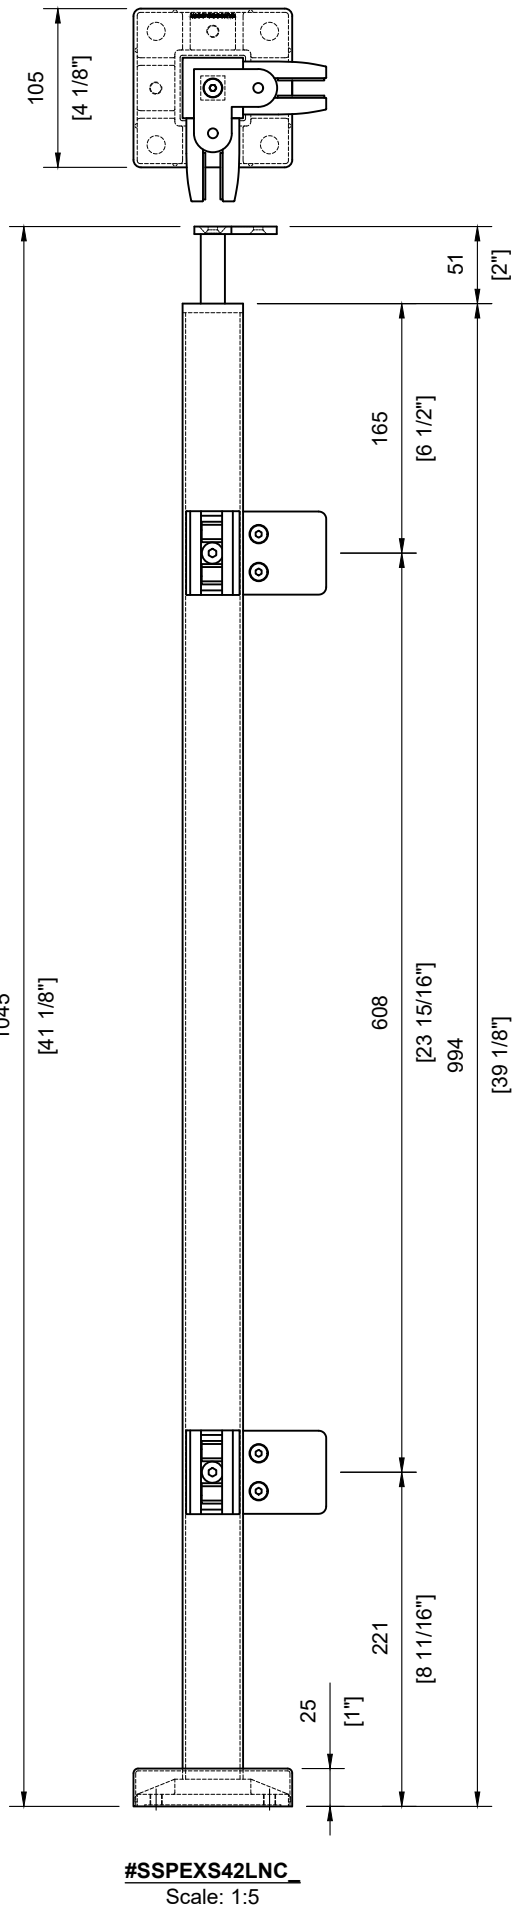

TECHNICAL SPECIFICATION:

Product Code: **#SPEXS42LNC_**
Post Type: Square Post
Post Size: 40mm [1-9/16"] x 40mm [1-9/16"]
Post Thickness: 2mm [1/16"]
Post Height: 1045mm [41-1/8"]
Post Configuration: Landing Corner Post 42"
Post Material: Stainless Steel 304 & 316
Post Finish: **B** - Powder Coated Black (SS304)
S - Satin Stainless Steel (SS316)

INCLUDED:

Rubber Gasket 10mm & 12mm
Glass Clips **#SSGC431XX16_**
Handrail Attachment Plate **#SSHPZAC06**
Plate Cover **#SSZC0914005_**