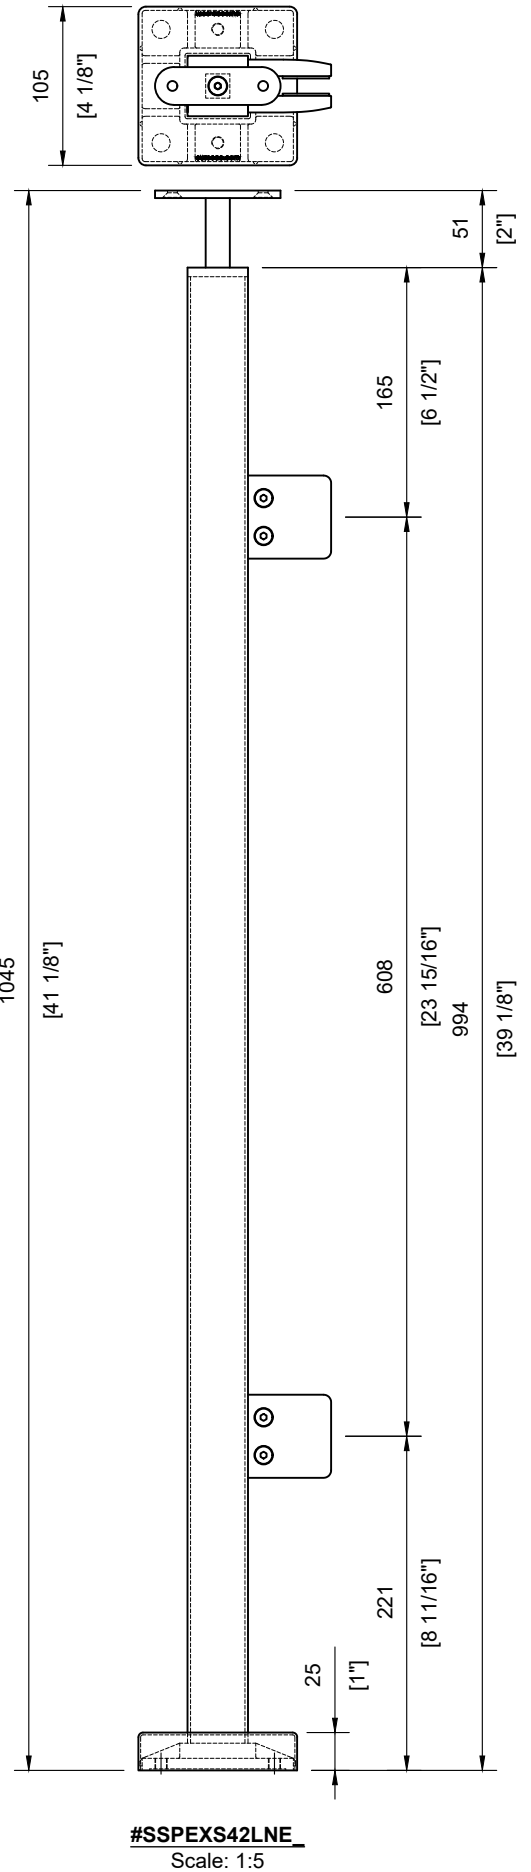

TECHNICAL SPECIFICATION:

Product Code: **#SPEXS42LNE_**
Post Type: Square Post
Post Size: 40mm [1-9/16"] x 40mm [1-9/16"]
Post Thickness: 2mm [1/16"]
Post Height: 1045mm [41-1/8"]
Post Configuration: Landing End Post 42"
Post Material: Stainless Steel 304 & 316
Post Finish: **B** - Powder Coated Black (SS304)
S - Satin Stainless Steel (SS316)

INCLUDED:

Rubber Gasket 10mm & 12mm
Glass Clips **#SSGC431XX16_**
Handrail Attachment Plate **#SSHPZAC05**
Plate Cover **#SSZC0914005_**