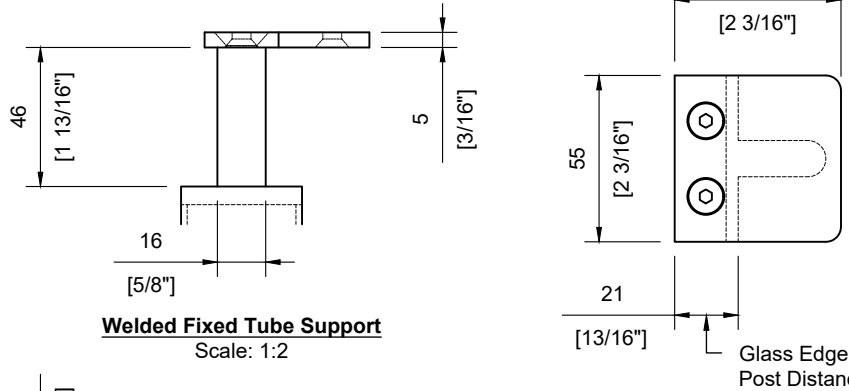

INCLUDED:

Rubber Gasket 10mm & 12mm
 Glass Clips **#SSGC431XX16_**
 Handrail Attachment Plate **#SSHPZAC05**
 Plate Cover **#SSZC0914005_**

TECHNICAL SPECIFICATION:

Product Code: **#SSPEXS36LNL_**
 Post Type: Square Post
 Post Size: 40mm [1-9/16"] x 40mm [1-9/16"]
 Post Thickness: 2mm [1/16"]
 Post Height: 895mm [35-1/4"]
 Post Configuration: Landing Line Post 36"
 Post Material: Stainless Steel 304 & 316
 Post Finish: **B** - Powder Coated Black (SS304)
 S - Satin Stainless Steel (SS316)

INCLUDED:

Rubber Gasket 10mm & 12mm
 Glass Clips **#SSGC431XX16_**
 Handrail Attachment Plate **#SSHPZAC05**
 Plate Cover **#SSZC0914005_**

TECHNICAL SPECIFICATION:

Product Code: **#SSPEXS36LNE_**
 Post Type: Square Post
 Post Size: 40mm [1-9/16"] x 40mm [1-9/16"]
 Post Thickness: 2mm [1/16"]
 Post Height: 895mm [35-1/4"]
 Post Configuration: Landing End Post 36"
 Post Material: Stainless Steel 304 & 316
 Post Finish: **B** - Powder Coated Black (SS304)
S - Satin Stainless Steel (SS316)

INCLUDED:

Rubber Gasket 10mm & 12mm
 Glass Clips **#SSGC431XX16_**
 Handrail Attachment Plate **#SSHPZAC05**
 Plate Cover **#SSZC0914005_**

TECHNICAL SPECIFICATION:

Product Code: **#SSPEXS36LNC_**
 Post Type: Square Post
 Post Size: 40mm [1-9/16"] x 40mm [1-9/16"]
 Post Thickness: 2mm [1/16"]
 Post Height: 895mm [35-1/4"]
 Post Configuration: Landing Corner Post 36"
 Post Material: Stainless Steel 304 & 316
 Post Finish: **B** - Powder Coated Black (SS304)
S - Satin Stainless Steel (SS316)

INCLUDED:

Rubber Gasket 10mm & 12mm
 Glass Clips **#SSGC431XX16_**
 Handrail Attachment Plate **#SSHPZAC06**
 Plate Cover **#SSZC0914005_**

TECHNICAL SPECIFICATION:

Product Code: **#SSPEXS36BL_**
 Post Type: Square Post
 Post Size: 40mm [1-9/16"] x 40mm [1-9/16"]
 Post Thickness: 2mm [1/16"]
 Post Height: 895mm [35-1/4"]
 Post Configuration: Blank Post 36"
 Post Material: Stainless Steel 304 & 316
 Post Finish: **B** - Powder Coated Black (SS304)
 S - Satin Stainless Steel (SS316)