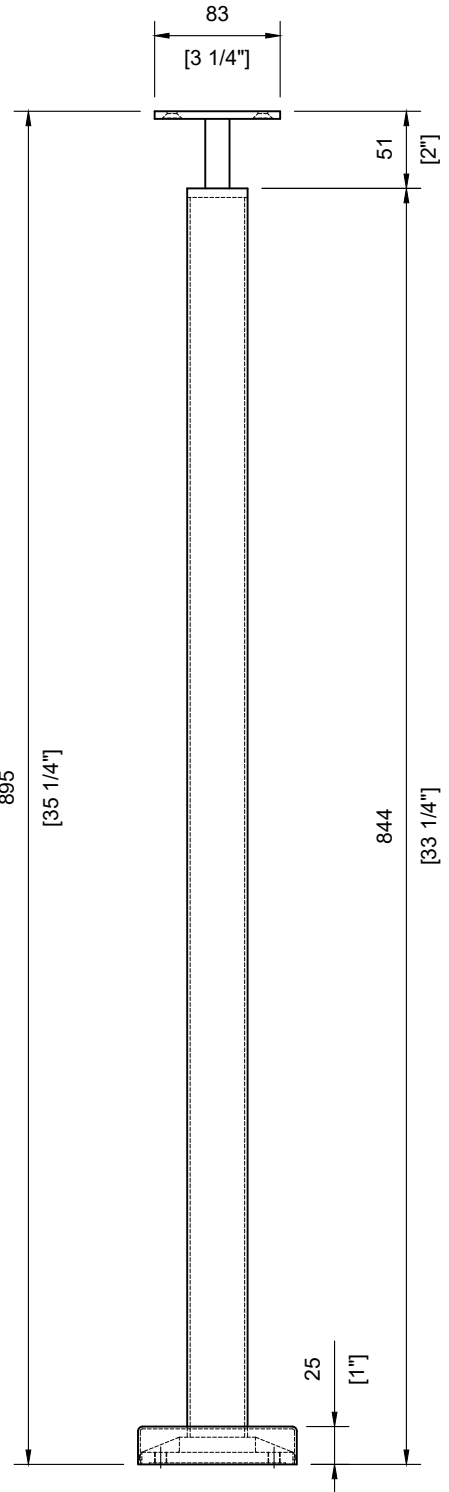

TECHNICAL SPECIFICATION:

Product Code: **#SSPEXS36SBE_**
 Post Type: Square Post
 Post Size: 40mm [1-9/16"] x 40mm [1-9/16"]
 Post Thickness: 2mm [1/16"]
 Post Height: 932mm [36-11/16"]
 Post Configuration: Stair Bottom End Post 36"
 Post Material: Stainless Steel 304 & 316
 Post Finish: **B** - Powder Coated Black (SS304)
 S - Satin Stainless Steel (SS316)

Welded Base Plate
Scale: 1:2

Glass Cut-out
Scale: 1:2

#SSPEXS36SBE_
Scale: 1:5

TECHNICAL SPECIFICATION:

Product Code: **#SPEXS36SL_**
 Post Type: Square Post
 Post Size: 40mm [1-9/16"] x 40mm [1-9/16"]
 Post Thickness: 2mm [1/16"]
 Post Height: 932mm [36-11/16"]
 Post Configuration: Stair Line Post 36"
 Post Material: Stainless Steel 304 & 316
 Post Finish: **B** - Powder Coated Black (SS304)
 S - Satin Stainless Steel (SS316)

INCLUDED:

Handrail Attachment Plate **#SSHPZAC05**
 Plate Cover **#SSZC0914005_**

#SSHPZAC05
Scale: 1:2

Welded Fixed Tube Support
Scale: 1:2

Welded Base Plate
Scale: 1:2

#SSPEXS36BL
Scale: 1:5

TECHNICAL SPECIFICATION:

Product Code: **#SPEXS36T42_**
 Post Type: Square Post
 Post Size: 40mm [1-9/16"] x 40mm [1-9/16"]
 Post Thickness: 2mm [1/16"]
 Post Height: 1045mm [41-1/8"]
 Post Configuration: Transition Line Post from 36" - 42"
 Post Material: Stainless Steel 304 & 316
 Post Finish: **B** - Powder Coated Black (SS304)
S - Satin Stainless Steel (SS316)