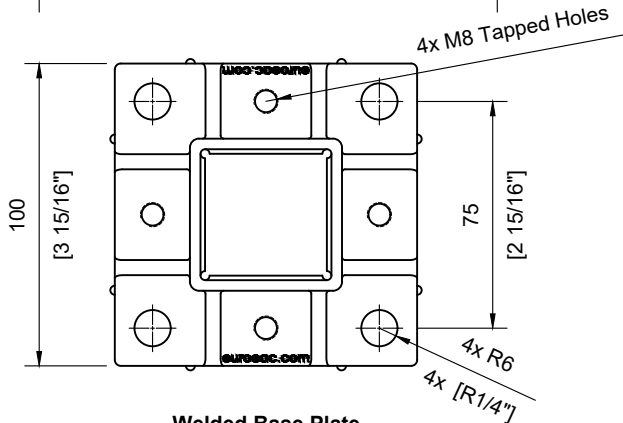

INCLUDED:

Rubber Gasket 10mm & 12mm
 Glass Clips **#SSGC431XX16_**
 Handrail Attachment Plate **#SSHPZAC05**
 Plate Cover **#SSZC0914005_**

TECHNICAL SPECIFICATION:

Product Code: **#SSPEXS36LNC_**
 Post Type: Square Post
 Post Size: 40mm [1-9/16"] x 40mm [1-9/16"]
 Post Thickness: 2mm [1/16"]
 Post Height: 895mm [35-1/4"]
 Post Configuration: Landing Corner Post 36"
 Post Material: Stainless Steel 304 & 316
 Post Finish: **B** - Powder Coated Black (SS304)
S - Satin Stainless Steel (SS316)

INCLUDED:

Rubber Gasket 10mm & 12mm
 Glass Clips **#SSGC431XX16_**
 Handrail Attachment Plate **#SSHPZAC06**
 Plate Cover **#SSZC0914005_**

TECHNICAL SPECIFICATION:

Product Code: **#SSPEXS36BL_**
 Post Type: Square Post
 Post Size: 40mm [1-9/16"] x 40mm [1-9/16"]
 Post Thickness: 2mm [1/16"]
 Post Height: 895mm [35-1/4"]
 Post Configuration: Blank Post 36"
 Post Material: Stainless Steel 304 & 316
 Post Finish: **B** - Powder Coated Black (SS304)
 S - Satin Stainless Steel (SS316)

INCLUDED:

Handrail Attachment Plate **#SSHPZAC05**
 Plate Cover **#SSZC0914005_**

#SSHPZAC05
Scale: 1:2

Welded Fixed Tube Support
Scale: 1:2

Welded Base Plate
Scale: 1:2

#SSPEXS36BL
Scale: 1:5

TECHNICAL SPECIFICATION:

Product Code: **#SPEXS36T42_**
 Post Type: Square Post
 Post Size: 40mm [1-9/16"] x 40mm [1-9/16"]
 Post Thickness: 2mm [1/16"]
 Post Height: 1045mm [41-1/8"]
 Post Configuration: Transition Line Post from 36" - 42"
 Post Material: Stainless Steel 304 & 316
 Post Finish: **B** - Powder Coated Black (SS304)
S - Satin Stainless Steel (SS316)