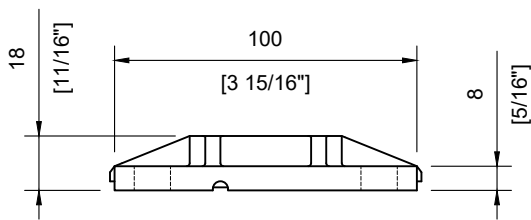

INCLUDED:

Rubber Gasket 10mm & 12mm
 Glass Clips **#SSGC431XX16_**
 Handrail Attachment Plate **#SSHPZAC05**
 Plate Cover **#SSZC0914005_**

TECHNICAL SPECIFICATION:

Product Code: **#SSPEXS36TL_**
 Post Type: Square Post
 Post Size: 40mm [1-9/16"] x 40mm [1-9/16"]
 Post Thickness: 2mm [1/16"]
 Post Height: 1045mm [41-1/8"]
 Post Configuration: Transition Left Post from 36" - 42"
 Post Material: Stainless Steel 304 & 316
 Post Finish: **B** - Powder Coated Black (SS304)
S - Satin Stainless Steel (SS316)

INCLUDED:

Rubber Gasket 10mm & 12mm
 Glass Clips **#SSGC431XX16_**
 Handrail Attachment Plate **#SSHPZAC06**
 Plate Cover **#SSZC0914005_**

TECHNICAL SPECIFICATION:

Product Code: **#SSPEXS36TR_**
 Post Type: Square Post
 Post Size: 40mm [1-9/16"] x 40mm [1-9/16"]
 Post Thickness: 2mm [1/16"]
 Post Height: 1045mm [41-1/8"]
 Post Configuration: Transition Right Post from 36" - 42"
 Post Material: Stainless Steel 304 & 316
 Post Finish: **B** - Powder Coated Black (SS304)
S - Satin Stainless Steel (SS316)

INCLUDED:

Rubber Gasket 10mm & 12mm
 Glass Clips **#SSGC431XX16_**
 Handrail Attachment Plate **#SSHPZAC06**
 Plate Cover **#SSZC0914005_**

TECHNICAL SPECIFICATION:

Product Code: **#SSPEXS42LNL_**
 Post Type: Square Post
 Post Size: 40mm [1-9/16"] x 40mm [1-9/16"]
 Post Thickness: 2mm [1/16"]
 Post Height: 1045mm [41-1/8"]
 Post Configuration: Landing Line Post 42"
 Post Material: Stainless Steel 304 & 316
 Post Finish: **B** - Powder Coated Black (SS304)
S - Satin Stainless Steel (SS316)