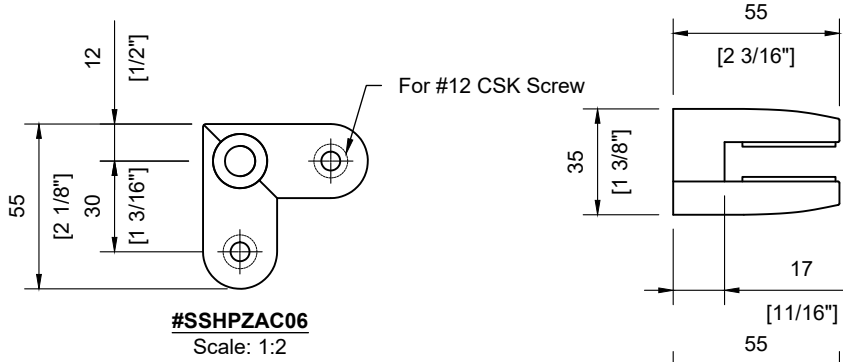

INCLUDED:

Rubber Gasket 10mm & 12mm
 Glass Clips **#SSGC431XX16_**
 Handrail Attachment Plate **#SSHPZAC05**
 Plate Cover **#SSZC0914005_**

TECHNICAL SPECIFICATION:

Product Code: **#SSPEXS36TL_**
 Post Type: Square Post
 Post Size: 40mm [1-9/16"] x 40mm [1-9/16"]
 Post Thickness: 2mm [1/16"]
 Post Height: 1045mm [41-1/8"]
 Post Configuration: Transition Left Post from 36" - 42"
 Post Material: Stainless Steel 304 & 316
 Post Finish: **B** - Powder Coated Black (SS304)
S - Satin Stainless Steel (SS316)

INCLUDED:

Rubber Gasket 10mm & 12mm
 Glass Clips **#SSGC431XX16_**
 Handrail Attachment Plate **#SSHPZAC06**
 Plate Cover **#SSZC0914005_**

TECHNICAL SPECIFICATION:

Product Code: **#SSPEXS36TR_**
 Post Type: Square Post
 Post Size: 40mm [1-9/16"] x 40mm [1-9/16"]
 Post Thickness: 2mm [1/16"]
 Post Height: 1045mm [41-1/8"]
 Post Configuration: Transition Right Post from 36" - 42"
 Post Material: Stainless Steel 304 & 316
 Post Finish: **B** - Powder Coated Black (SS304)
S - Satin Stainless Steel (SS316)

INCLUDED:

Rubber Gasket 10mm & 12mm
 Glass Clips **#SSGC431XX16_**
 Handrail Attachment Plate **#SSHPZAC06**
 Plate Cover **#SSZC0914005_**

TECHNICAL SPECIFICATION:

Product Code: **#SSPEXS42LNL_**
 Post Type: Square Post
 Post Size: 40mm [1-9/16"] x 40mm [1-9/16"]
 Post Thickness: 2mm [1/16"]
 Post Height: 1045mm [41-1/8"]
 Post Configuration: Landing Line Post 42"
 Post Material: Stainless Steel 304 & 316
 Post Finish: **B** - Powder Coated Black (SS304)
S - Satin Stainless Steel (SS316)