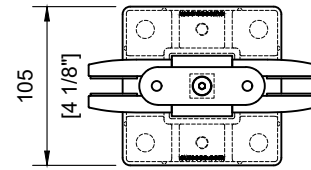

TECHNICAL SPECIFICATION:

Product Code: **#SSPEXS36SBE_**
 Post Type: Square Post
 Post Size: 40mm [1-9/16"] x 40mm [1-9/16"]
 Post Thickness: 2mm [1/16"]
 Post Height: 932mm [36-11/16"]
 Post Configuration: Stair Bottom End Post 36"
 Post Material: Stainless Steel 304 & 316
 Post Finish: **B** - Powder Coated Black (SS304)
 S - Satin Stainless Steel (SS316)

Welded Base Plate
Scale: 1:2

Glass Cut-out
Scale: 1:2

#SSPEXS36SBE_
Scale: 1:5

TECHNICAL SPECIFICATION:

Product Code: **#SPEXS36SL_**
 Post Type: Square Post
 Post Size: 40mm [1-9/16"] x 40mm [1-9/16"]
 Post Thickness: 2mm [1/16"]
 Post Height: 932mm [36-11/16"]
 Post Configuration: Stair Line Post 36"
 Post Material: Stainless Steel 304 & 316
 Post Finish: **B** - Powder Coated Black (SS304)
 S - Satin Stainless Steel (SS316)

INCLUDED:

Rubber Gasket 10mm & 12mm
 Glass Clips **#SSGC431XX16_**
 Handrail Attachment Plate **#SSHPZAC05**
 Plate Cover **#SSZC0914005_**

TECHNICAL SPECIFICATION:

Product Code: **#SSPEXS36LNL_**
 Post Type: Square Post
 Post Size: 40mm [1-9/16"] x 40mm [1-9/16"]
 Post Thickness: 2mm [1/16"]
 Post Height: 895mm [35-1/4"]
 Post Configuration: Landing Line Post 36"
 Post Material: Stainless Steel 304 & 316
 Post Finish: **B** - Powder Coated Black (SS304)
 S - Satin Stainless Steel (SS316)

INCLUDED:

Rubber Gasket 10mm & 12mm
 Glass Clips **#SSGC431XX16_**
 Handrail Attachment Plate **#SSHPZAC05**
 Plate Cover **#SSZC0914005_**

TECHNICAL SPECIFICATION:

Product Code: **#SSPEXS36LNE_**
 Post Type: Square Post
 Post Size: 40mm [1-9/16"] x 40mm [1-9/16"]
 Post Thickness: 2mm [1/16"]
 Post Height: 895mm [35-1/4"]
 Post Configuration: Landing End Post 36"
 Post Material: Stainless Steel 304 & 316
 Post Finish: **B** - Powder Coated Black (SS304)
S - Satin Stainless Steel (SS316)