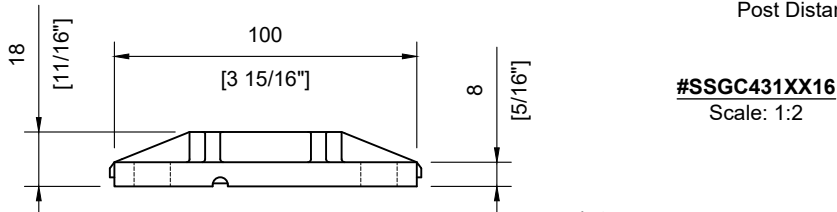

TECHNICAL SPECIFICATION:

Product Code: **#SPEXS36T42_**
Post Type: Square Post
Post Size: 40mm [1-9/16"] x 40mm [1-9/16"]
Post Thickness: 2mm [1/16"]
Post Height: 1045mm [41-1/8"]
Post Configuration: Transition Line Post from 36" - 42"
Post Material: Stainless Steel 304 & 316
Post Finish: **B** - Powder Coated Black (SS304)
S - Satin Stainless Steel (SS316)

INCLUDED:

Rubber Gasket 10mm & 12mm
Glass Clips **#SSGC431XX16_**
Handrail Attachment Plate **#SSHPZAC05**
Plate Cover **#SSZC0914005_**