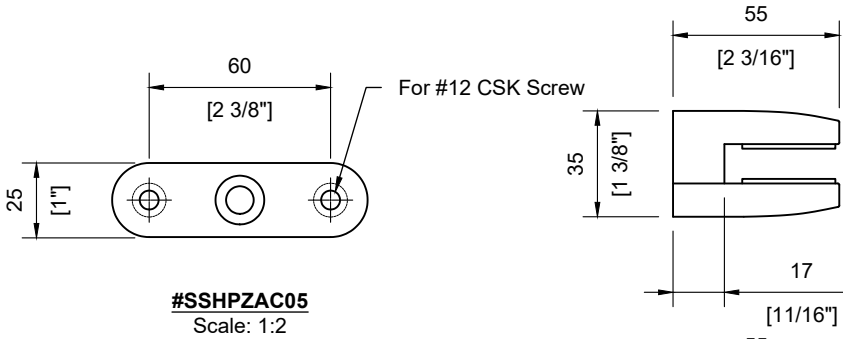

TECHNICAL SPECIFICATION:

Product Code: **#SPEXS36T42_**
Post Type: Square Post
Post Size: 40mm [1-9/16"] x 40mm [1-9/16"]
Post Thickness: 2mm [1/16"]
Post Height: 1045mm [41-1/8"]
Post Configuration: Transition Line Post from 36" - 42"
Post Material: Stainless Steel 304 & 316
Post Finish: **B** - Powder Coated Black (SS304)
S - Satin Stainless Steel (SS316)

INCLUDED:

Rubber Gasket 10mm & 12mm
Glass Clips **#SSGC431XX16_**
Handrail Attachment Plate **#SSHPZAC05**
Plate Cover **#SSZC0914005_**