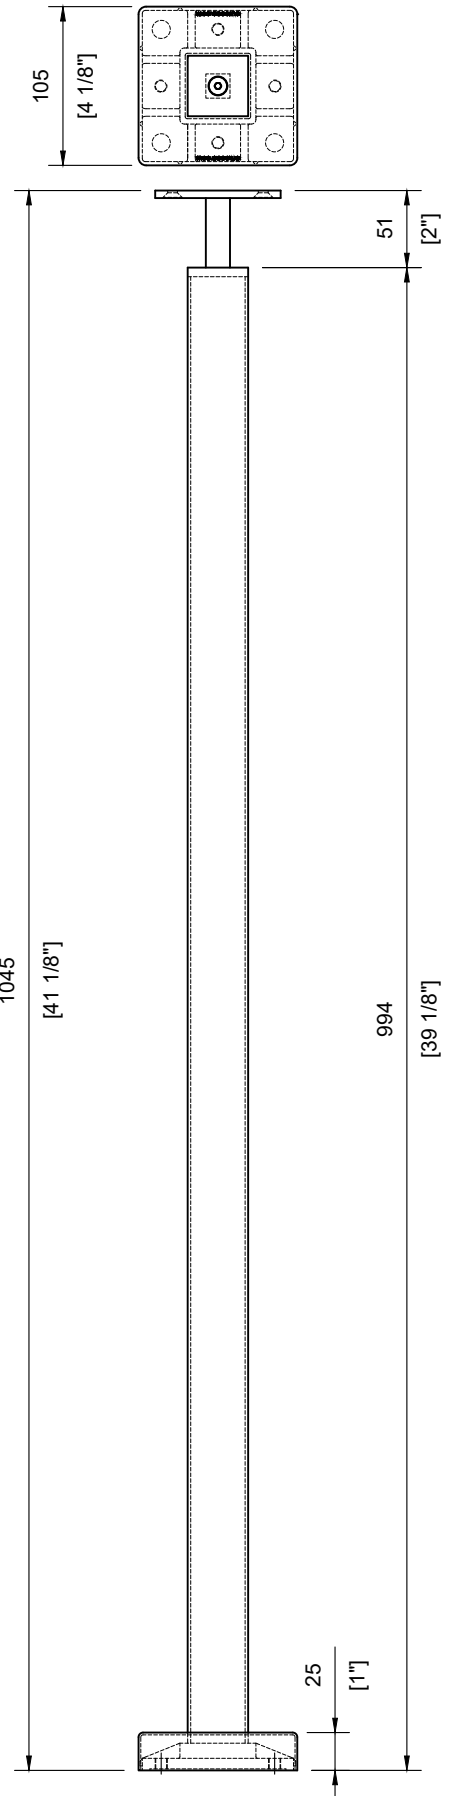

#SSPEXS42BL
Scale: 1:5