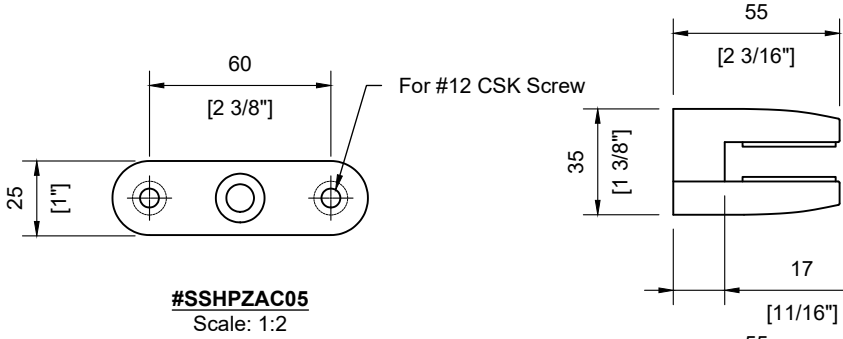

INCLUDED:

Rubber Gasket 10mm & 12mm
 Glass Clips **#SSGC431XX16_**
 Handrail Attachment Plate **#SSHPZAC06**
 Plate Cover **#SSZC0914005_**

TECHNICAL SPECIFICATION:

Product Code: **#SSPEXS36TR_**
 Post Type: Square Post
 Post Size: 40mm [1-9/16"] x 40mm [1-9/16"]
 Post Thickness: 2mm [1/16"]
 Post Height: 1045mm [41-1/8"]
 Post Configuration: Transition Right Post from 36" - 42"
 Post Material: Stainless Steel 304 & 316
 Post Finish: **B** - Powder Coated Black (SS304)
S - Satin Stainless Steel (SS316)

INCLUDED:

Rubber Gasket 10mm & 12mm
 Glass Clips **#SSGC431XX16_**
 Handrail Attachment Plate **#SSHPZAC06**
 Plate Cover **#SSZC0914005_**

TECHNICAL SPECIFICATION:

Product Code: **#SSPEXS42LNL_**
 Post Type: Square Post
 Post Size: 40mm [1-9/16"] x 40mm [1-9/16"]
 Post Thickness: 2mm [1/16"]
 Post Height: 1045mm [41-1/8"]
 Post Configuration: Landing Line Post 42"
 Post Material: Stainless Steel 304 & 316
 Post Finish: **B** - Powder Coated Black (SS304)
S - Satin Stainless Steel (SS316)

INCLUDED:

Rubber Gasket 10mm & 12mm
 Glass Clips **#SSGC431XX16_**
 Handrail Attachment Plate **#SSHPZAC05**
 Plate Cover **#SSZC0914005_**

TECHNICAL SPECIFICATION:

Product Code: **#SPEXS42LNE_**
 Post Type: Square Post
 Post Size: 40mm [1-9/16"] x 40mm [1-9/16"]
 Post Thickness: 2mm [1/16"]
 Post Height: 1045mm [41-1/8"]
 Post Configuration: Landing End Post 42"
 Post Material: Stainless Steel 304 & 316
 Post Finish: **B** - Powder Coated Black (SS304)
S - Satin Stainless Steel (SS316)

INCLUDED:

Rubber Gasket 10mm & 12mm
 Glass Clips **#SSGC431XX16_**
 Handrail Attachment Plate **#SSHPZAC05**
 Plate Cover **#SSZC0914005_**

TECHNICAL SPECIFICATION:

Product Code: **#SPEXS42LNC_**
 Post Type: Square Post
 Post Size: 40mm [1-9/16"] x 40mm [1-9/16"]
 Post Thickness: 2mm [1/16"]
 Post Height: 1045mm [41-1/8"]
 Post Configuration: Landing Corner Post 42"
 Post Material: Stainless Steel 304 & 316
 Post Finish: **B** - Powder Coated Black (SS304)
S - Satin Stainless Steel (SS316)