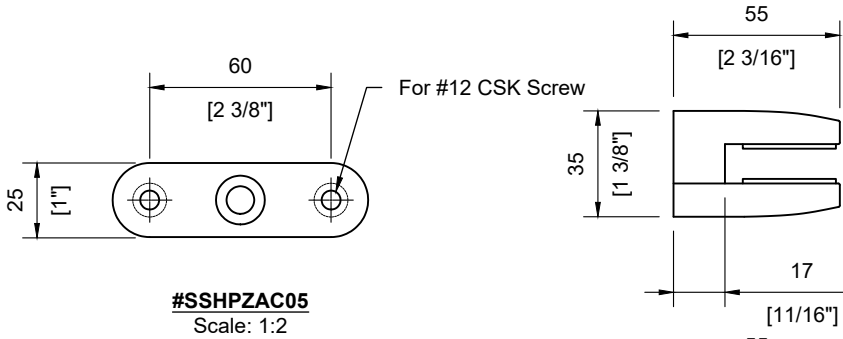

TECHNICAL SPECIFICATION:

Product Code: **#SSPEXS36SBE_**
 Post Type: Square Post
 Post Size: 40mm [1-9/16"] x 40mm [1-9/16"]
 Post Thickness: 2mm [1/16"]
 Post Height: 932mm [36-11/16"]
 Post Configuration: Stair Bottom End Post 36"
 Post Material: Stainless Steel 304 & 316
 Post Finish: **B** - Powder Coated Black (SS304)
 S - Satin Stainless Steel (SS316)

Welded Base Plate
Scale: 1:2

Glass Cut-out
Scale: 1:2

#SSPEXS36SBE_
Scale: 1:5

TECHNICAL SPECIFICATION:

Product Code: **#SPEXS36SL_**
 Post Type: Square Post
 Post Size: 40mm [1-9/16"] x 40mm [1-9/16"]
 Post Thickness: 2mm [1/16"]
 Post Height: 932mm [36-11/16"]
 Post Configuration: Stair Line Post 36"
 Post Material: Stainless Steel 304 & 316
 Post Finish: **B** - Powder Coated Black (SS304)
 S - Satin Stainless Steel (SS316)

INCLUDED:

Rubber Gasket 10mm & 12mm
 Glass Clips **#SSGC431XX16_**
 Handrail Attachment Plate **#SSHPZAC05**
 Plate Cover **#SSZC0914005_**

TECHNICAL SPECIFICATION:

Product Code: **#SSPEXS36LNL_**
 Post Type: Square Post
 Post Size: 40mm [1-9/16"] x 40mm [1-9/16"]
 Post Thickness: 2mm [1/16"]
 Post Height: 895mm [35-1/4"]
 Post Configuration: Landing Line Post 36"
 Post Material: Stainless Steel 304 & 316
 Post Finish: **B** - Powder Coated Black (SS304)
 S - Satin Stainless Steel (SS316)

INCLUDED:

Rubber Gasket 10mm & 12mm
 Glass Clips **#SSGC431XX16_**
 Handrail Attachment Plate **#SSHPZAC05**
 Plate Cover **#SSZC0914005_**

TECHNICAL SPECIFICATION:

Product Code: **#SSPEXS36LNE_**
 Post Type: Square Post
 Post Size: 40mm [1-9/16"] x 40mm [1-9/16"]
 Post Thickness: 2mm [1/16"]
 Post Height: 895mm [35-1/4"]
 Post Configuration: Landing End Post 36"
 Post Material: Stainless Steel 304 & 316
 Post Finish: **B** - Powder Coated Black (SS304)
S - Satin Stainless Steel (SS316)