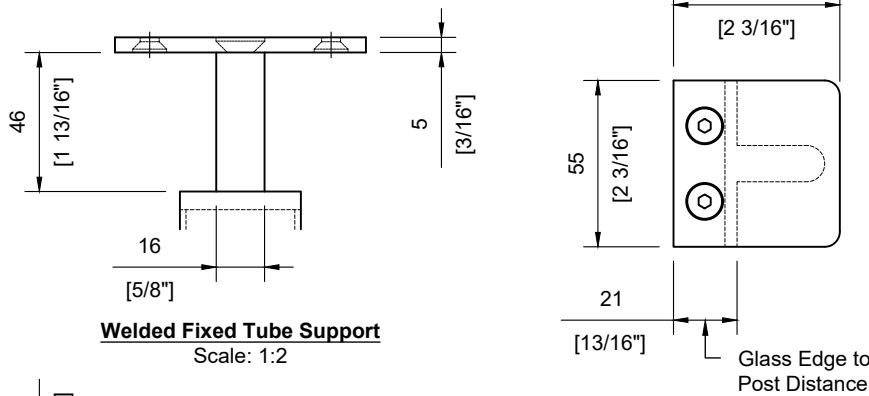

Welded Base Plate
Scale: 1:2

Glass Cut-out
Scale: 1:2

#SSPEXS36SBE_
Scale: 1:5

TECHNICAL SPECIFICATION:

Product Code: **#SPEXS36SL_**
 Post Type: Square Post
 Post Size: 40mm [1-9/16"] x 40mm [1-9/16"]
 Post Thickness: 2mm [1/16"]
 Post Height: 932mm [36-11/16"]
 Post Configuration: Stair Line Post 36"
 Post Material: Stainless Steel 304 & 316
 Post Finish: **B** - Powder Coated Black (SS304)
 S - Satin Stainless Steel (SS316)

INCLUDED:

Rubber Gasket 10mm & 12mm
 Glass Clips **#SSGC431XX16_**
 Handrail Attachment Plate **#SSHPZAC05**
 Plate Cover **#SSZC0914005_**

TECHNICAL SPECIFICATION:

Product Code: **#SSPEXS36LNL_**
 Post Type: Square Post
 Post Size: 40mm [1-9/16"] x 40mm [1-9/16"]
 Post Thickness: 2mm [1/16"]
 Post Height: 895mm [35-1/4"]
 Post Configuration: Landing Line Post 36"
 Post Material: Stainless Steel 304 & 316
 Post Finish: **B** - Powder Coated Black (SS304)
 S - Satin Stainless Steel (SS316)

INCLUDED:

Rubber Gasket 10mm & 12mm
 Glass Clips **#SSGC431XX16_**
 Handrail Attachment Plate **#SSHPZAC05**
 Plate Cover **#SSZC0914005_**

TECHNICAL SPECIFICATION:

Product Code: **#SSPEXS36LNE_**
 Post Type: Square Post
 Post Size: 40mm [1-9/16"] x 40mm [1-9/16"]
 Post Thickness: 2mm [1/16"]
 Post Height: 895mm [35-1/4"]
 Post Configuration: Landing End Post 36"
 Post Material: Stainless Steel 304 & 316
 Post Finish: **B** - Powder Coated Black (SS304)
S - Satin Stainless Steel (SS316)

INCLUDED:

Rubber Gasket 10mm & 12mm
 Glass Clips **#SSGC431XX16_**
 Handrail Attachment Plate **#SSHPZAC05**
 Plate Cover **#SSZC0914005_**

TECHNICAL SPECIFICATION:

Product Code: **#SSPEXS36LNC_**
 Post Type: Square Post
 Post Size: 40mm [1-9/16"] x 40mm [1-9/16"]
 Post Thickness: 2mm [1/16"]
 Post Height: 895mm [35-1/4"]
 Post Configuration: Landing Corner Post 36"
 Post Material: Stainless Steel 304 & 316
 Post Finish: **B** - Powder Coated Black (SS304)
S - Satin Stainless Steel (SS316)