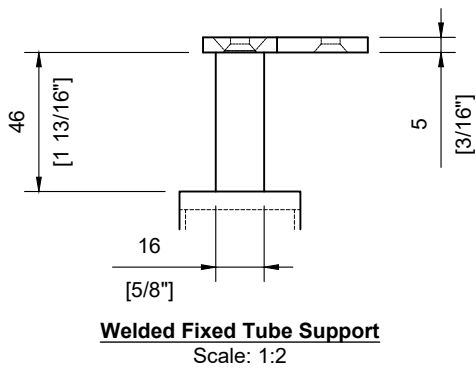

INCLUDED:

Rubber Gasket 10mm & 12mm
 Glass Clips **#SSGC431XX16_**
 Handrail Attachment Plate **#SSHPZAC05**
 Plate Cover **#SSZC0914005_**

TECHNICAL SPECIFICATION:

Product Code: **#SSPEXS36TL_**
 Post Type: Square Post
 Post Size: 40mm [1-9/16"] x 40mm [1-9/16"]
 Post Thickness: 2mm [1/16"]
 Post Height: 1045mm [41-1/8"]
 Post Configuration: Transition Left Post from 36" - 42"
 Post Material: Stainless Steel 304 & 316
 Post Finish: **B** - Powder Coated Black (SS304)
S - Satin Stainless Steel (SS316)

INCLUDED:

Rubber Gasket 10mm & 12mm
 Glass Clips **#SSGC431XX16_**
 Handrail Attachment Plate **#SSHPZAC06**
 Plate Cover **#SSZC0914005_**

TECHNICAL SPECIFICATION:

Product Code: **#SSPEXS36TR_**
 Post Type: Square Post
 Post Size: 40mm [1-9/16"] x 40mm [1-9/16"]
 Post Thickness: 2mm [1/16"]
 Post Height: 1045mm [41-1/8"]
 Post Configuration: Transition Right Post from 36" - 42"
 Post Material: Stainless Steel 304 & 316
 Post Finish: **B** - Powder Coated Black (SS304)
S - Satin Stainless Steel (SS316)