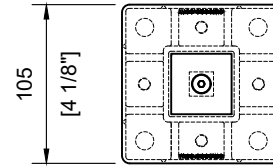

Welded Base Plate
Scale: 1:2

Glass Cut-out
Scale: 1:2

#SSPEXS36SBE_
Scale: 1:5

TECHNICAL SPECIFICATION:

Product Code: **#SPEXS36SL_**
 Post Type: Square Post
 Post Size: 40mm [1-9/16"] x 40mm [1-9/16"]
 Post Thickness: 2mm [1/16"]
 Post Height: 932mm [36-11/16"]
 Post Configuration: Stair Line Post 36"
 Post Material: Stainless Steel 304 & 316
 Post Finish: **B** - Powder Coated Black (SS304)
 S - Satin Stainless Steel (SS316)

INCLUDED:

Rubber Gasket 10mm & 12mm
 Glass Clips **#SSGC431XX16_**
 Handrail Attachment Plate **#SSHPZAC05**
 Plate Cover **#SSZC0914005_**

TECHNICAL SPECIFICATION:

Product Code: **#SSPEXS36LNC_**
 Post Type: Square Post
 Post Size: 40mm [1-9/16"] x 40mm [1-9/16"]
 Post Thickness: 2mm [1/16"]
 Post Height: 895mm [35-1/4"]
 Post Configuration: Landing Corner Post 36"
 Post Material: Stainless Steel 304 & 316
 Post Finish: **B** - Powder Coated Black (SS304)
S - Satin Stainless Steel (SS316)

INCLUDED:

Rubber Gasket 10mm & 12mm
 Glass Clips **#SSGC431XX16_**
 Handrail Attachment Plate **#SSHPZAC06**
 Plate Cover **#SSZC0914005_**

TECHNICAL SPECIFICATION:

Product Code: **#SSPEXS36BL_**
 Post Type: Square Post
 Post Size: 40mm [1-9/16"] x 40mm [1-9/16"]
 Post Thickness: 2mm [1/16"]
 Post Height: 895mm [35-1/4"]
 Post Configuration: Blank Post 36"
 Post Material: Stainless Steel 304 & 316
 Post Finish: **B** - Powder Coated Black (SS304)
 S - Satin Stainless Steel (SS316)

INCLUDED:

Handrail Attachment Plate **#SSHPZAC05**
 Plate Cover **#SSZC0914005_**

#SSHPZAC05
Scale: 1:2

Welded Fixed Tube Support
Scale: 1:2

Welded Base Plate
Scale: 1:2

#SSPEXS36BL
Scale: 1:5

TECHNICAL SPECIFICATION: