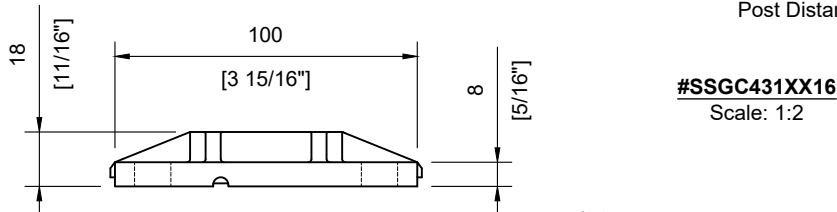

TECHNICAL SPECIFICATION:

Product Code: **#SSPEXS36SBE_**
 Post Type: Square Post
 Post Size: 40mm [1-9/16"] x 40mm [1-9/16"]
 Post Thickness: 2mm [1/16"]
 Post Height: 932mm [36-11/16"]
 Post Configuration: Stair Bottom End Post 36"
 Post Material: Stainless Steel 304 & 316
 Post Finish: **B** - Powder Coated Black (SS304)
 S - Satin Stainless Steel (SS316)

Welded Base Plate
Scale: 1:2

Glass Cut-out
Scale: 1:2

#SSPEXS36SBE_
Scale: 1:5

TECHNICAL SPECIFICATION:

Product Code: **#SPEXS36SL_**
 Post Type: Square Post
 Post Size: 40mm [1-9/16"] x 40mm [1-9/16"]
 Post Thickness: 2mm [1/16"]
 Post Height: 932mm [36-11/16"]
 Post Configuration: Stair Line Post 36"
 Post Material: Stainless Steel 304 & 316
 Post Finish: **B** - Powder Coated Black (SS304)
 S - Satin Stainless Steel (SS316)

INCLUDED:

Rubber Gasket 10mm & 12mm
 Glass Clips **#SSGC431XX16_**
 Handrail Attachment Plate **#SSHPZAC05**
 Plate Cover **#SSZC0914005_**

TECHNICAL SPECIFICATION:

Product Code: **#SSPEXS36LNL_**
 Post Type: Square Post
 Post Size: 40mm [1-9/16"] x 40mm [1-9/16"]
 Post Thickness: 2mm [1/16"]
 Post Height: 895mm [35-1/4"]
 Post Configuration: Landing Line Post 36"
 Post Material: Stainless Steel 304 & 316
 Post Finish: **B** - Powder Coated Black (SS304)
 S - Satin Stainless Steel (SS316)

INCLUDED:

Rubber Gasket 10mm & 12mm
 Glass Clips **#SSGC431XX16_**
 Handrail Attachment Plate **#SSHPZAC05**
 Plate Cover **#SSZC0914005_**

TECHNICAL SPECIFICATION:

Product Code: **#SSPEXS36LNE_**
 Post Type: Square Post
 Post Size: 40mm [1-9/16"] x 40mm [1-9/16"]
 Post Thickness: 2mm [1/16"]
 Post Height: 895mm [35-1/4"]
 Post Configuration: Landing End Post 36"
 Post Material: Stainless Steel 304 & 316
 Post Finish: **B** - Powder Coated Black (SS304)
S - Satin Stainless Steel (SS316)