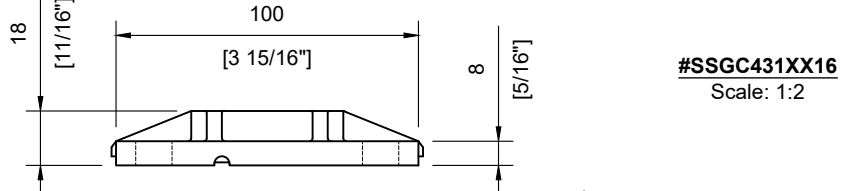

Welded Base Plate
Scale: 1:2

Glass Cut-out
Scale: 1:2

#SSPEXS36SBE_
Scale: 1:5

TECHNICAL SPECIFICATION:

Product Code: **#SPEXS36SL_**
 Post Type: Square Post
 Post Size: 40mm [1-9/16"] x 40mm [1-9/16"]
 Post Thickness: 2mm [1/16"]
 Post Height: 932mm [36-11/16"]
 Post Configuration: Stair Line Post 36"
 Post Material: Stainless Steel 304 & 316
 Post Finish: **B** - Powder Coated Black (SS304)
 S - Satin Stainless Steel (SS316)

INCLUDED:

Rubber Gasket 10mm & 12mm
 Glass Clips **#SSGC431XX16_**
 Handrail Attachment Plate **#SSHPZAC05**
 Plate Cover **#SSZC0914005_**

TECHNICAL SPECIFICATION:

Product Code: **#SSPEXS36LNE_**
 Post Type: Square Post
 Post Size: 40mm [1-9/16"] x 40mm [1-9/16"]
 Post Thickness: 2mm [1/16"]
 Post Height: 895mm [35-1/4"]
 Post Configuration: Landing End Post 36"
 Post Material: Stainless Steel 304 & 316
 Post Finish: **B** - Powder Coated Black (SS304)
S - Satin Stainless Steel (SS316)

INCLUDED:

Rubber Gasket 10mm & 12mm
 Glass Clips **#SSGC431XX16_**
 Handrail Attachment Plate **#SSHPZAC05**
 Plate Cover **#SSZC0914005_**

TECHNICAL SPECIFICATION:

Product Code: **#SSPEXS36LNC_**
 Post Type: Square Post
 Post Size: 40mm [1-9/16"] x 40mm [1-9/16"]
 Post Thickness: 2mm [1/16"]
 Post Height: 895mm [35-1/4"]
 Post Configuration: Landing Corner Post 36"
 Post Material: Stainless Steel 304 & 316
 Post Finish: **B** - Powder Coated Black (SS304)
S - Satin Stainless Steel (SS316)

INCLUDED:

Rubber Gasket 10mm & 12mm
 Glass Clips **#SSGC431XX16_**
 Handrail Attachment Plate **#SSHPZAC06**
 Plate Cover **#SSZC0914005_**

TECHNICAL SPECIFICATION:

Product Code: **#SSPEXS36BL_**
 Post Type: Square Post
 Post Size: 40mm [1-9/16"] x 40mm [1-9/16"]
 Post Thickness: 2mm [1/16"]
 Post Height: 895mm [35-1/4"]
 Post Configuration: Blank Post 36"
 Post Material: Stainless Steel 304 & 316
 Post Finish: **B** - Powder Coated Black (SS304)
 S - Satin Stainless Steel (SS316)