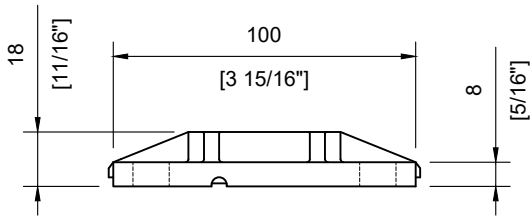

INCLUDED:

Rubber Gasket 10mm & 12mm
 Glass Clips **#SSGC431XX16_**
 Handrail Attachment Plate **#SSHPZAC05**
 Plate Cover **#SSZC0914005_**

TECHNICAL SPECIFICATION:

Product Code: **#SPEXS42LNC_**
 Post Type: Square Post
 Post Size: 40mm [1-9/16"] x 40mm [1-9/16"]
 Post Thickness: 2mm [1/16"]
 Post Height: 1045mm [41-1/8"]
 Post Configuration: Landing Corner Post 42"
 Post Material: Stainless Steel 304 & 316
 Post Finish: **B** - Powder Coated Black (SS304)
S - Satin Stainless Steel (SS316)

INCLUDED:

Rubber Gasket 10mm & 12mm
 Glass Clips **#SSGC431XX16_**
 Handrail Attachment Plate **#SSHPZAC06**
 Plate Cover **#SSZC0914005_**

TECHNICAL SPECIFICATION:

Product Code: **#SSPEXS42BL_**
 Post Type: Square Post
 Post Size: 40mm [1-9/16"] x 40mm [1-9/16"]
 Post Thickness: 2mm [1/16"]
 Post Height: 1045mm [41-1/8"]
 Post Configuration: Blank Post 42"
 Post Material: Stainless Steel 304 & 316
 Post Finish: **B** - Powder Coated Black (SS304)
S - Satin Stainless Steel (SS316)

INCLUDED:

Handrail Attachment Plate **#SSHPZAC05**
 Plate Cover **#SSZC0914005_**

#SSHPZAC05
 Scale: 1:2

Welded Fixed Tube Support
 Scale: 1:2

Welded Base Plate
 Scale: 1:2

#SSPEXS42BL
 Scale: 1:5