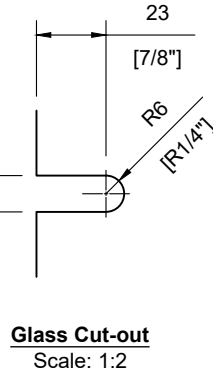

Product Code: **#SPEXS36T42_**
 Post Type: Square Post
 Post Size: 40mm [1-9/16"] x 40mm [1-9/16"]
 Post Thickness: 2mm [1/16"]
 Post Height: 1045mm [41-1/8"]
 Post Configuration: Transition Line Post from 36" - 42"
 Post Material: Stainless Steel 304 & 316
 Post Finish: **B** - Powder Coated Black (SS304)
S - Satin Stainless Steel (SS316)

INCLUDED:

Rubber Gasket 10mm & 12mm
 Glass Clips **#SSGC431XX16_**
 Handrail Attachment Plate **#SSHPZAC05**
 Plate Cover **#SSZC0914005_**

TECHNICAL SPECIFICATION:

Product Code: **#SSPEXS36TL_**
 Post Type: Square Post
 Post Size: 40mm [1-9/16"] x 40mm [1-9/16"]
 Post Thickness: 2mm [1/16"]
 Post Height: 1045mm [41-1/8"]
 Post Configuration: Transition Left Post from 36" - 42"
 Post Material: Stainless Steel 304 & 316
 Post Finish: **B** - Powder Coated Black (SS304)
S - Satin Stainless Steel (SS316)

INCLUDED:

Rubber Gasket 10mm & 12mm
 Glass Clips **#SSGC431XX16_**
 Handrail Attachment Plate **#SSHPZAC06**
 Plate Cover **#SSZC0914005_**

TECHNICAL SPECIFICATION:

Product Code: **#SSPEXS36TR_**
 Post Type: Square Post
 Post Size: 40mm [1-9/16"] x 40mm [1-9/16"]
 Post Thickness: 2mm [1/16"]
 Post Height: 1045mm [41-1/8"]
 Post Configuration: Transition Right Post from 36" - 42"
 Post Material: Stainless Steel 304 & 316
 Post Finish: **B** - Powder Coated Black (SS304)
S - Satin Stainless Steel (SS316)

INCLUDED:

Rubber Gasket 10mm & 12mm
 Glass Clips **#SSGC431XX16_**
 Handrail Attachment Plate **#SSHPZAC06**
 Plate Cover **#SSZC0914005_**

TECHNICAL SPECIFICATION:

Product Code: **#SSPEXS42LNL_**
 Post Type: Square Post
 Post Size: 40mm [1-9/16"] x 40mm [1-9/16"]
 Post Thickness: 2mm [1/16"]
 Post Height: 1045mm [41-1/8"]
 Post Configuration: Landing Line Post 42"
 Post Material: Stainless Steel 304 & 316
 Post Finish: **B** - Powder Coated Black (SS304)
S - Satin Stainless Steel (SS316)