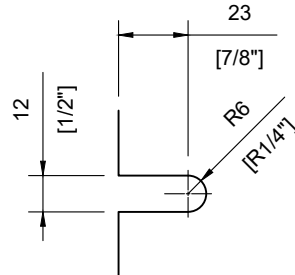

INCLUDED:

Rubber Gasket 10mm & 12mm
 Glass Clips **#SSGC431XX16_**
 Handrail Attachment Plate **#SSHPZAC06**
 Plate Cover **#SSZC0914005_**

TECHNICAL SPECIFICATION:

Product Code: **#SSPEXS36TR_**
 Post Type: Square Post
 Post Size: 40mm [1-9/16"] x 40mm [1-9/16"]
 Post Thickness: 2mm [1/16"]
 Post Height: 1045mm [41-1/8"]
 Post Configuration: Transition Right Post from 36" - 42"
 Post Material: Stainless Steel 304 & 316
 Post Finish: **B** - Powder Coated Black (SS304)
S - Satin Stainless Steel (SS316)

INCLUDED:

Rubber Gasket 10mm & 12mm
 Glass Clips **#SSGC431XX16_**
 Handrail Attachment Plate **#SSHPZAC06**
 Plate Cover **#SSZC0914005_**

TECHNICAL SPECIFICATION:

Product Code: **#SSPEXS42LNL_**
 Post Type: Square Post
 Post Size: 40mm [1-9/16"] x 40mm [1-9/16"]
 Post Thickness: 2mm [1/16"]
 Post Height: 1045mm [41-1/8"]
 Post Configuration: Landing Line Post 42"
 Post Material: Stainless Steel 304 & 316
 Post Finish: **B** - Powder Coated Black (SS304)
S - Satin Stainless Steel (SS316)

INCLUDED:

Rubber Gasket 10mm & 12mm
 Glass Clips **#SSGC431XX16_**
 Handrail Attachment Plate **#SSHPZAC05**
 Plate Cover **#SSZC0914005_**

TECHNICAL SPECIFICATION:

Product Code: **#SPEXS42LNE_**
 Post Type: Square Post
 Post Size: 40mm [1-9/16"] x 40mm [1-9/16"]
 Post Thickness: 2mm [1/16"]
 Post Height: 1045mm [41-1/8"]
 Post Configuration: Landing End Post 42"
 Post Material: Stainless Steel 304 & 316
 Post Finish: **B** - Powder Coated Black (SS304)
S - Satin Stainless Steel (SS316)