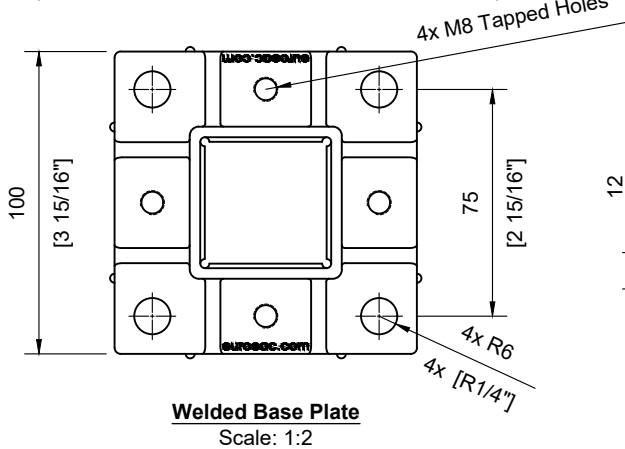

INCLUDED:

Rubber Gasket 10mm & 12mm
 Glass Clips **#SSGC431XX16_**
 Handrail Attachment Plate **#SSHPZAC05**
 Plate Cover **#SSZC0914005_**

TECHNICAL SPECIFICATION:

Product Code: **#SSPEXS36TL_**
 Post Type: Square Post
 Post Size: 40mm [1-9/16"] x 40mm [1-9/16"]
 Post Thickness: 2mm [1/16"]
 Post Height: 1045mm [41-1/8"]
 Post Configuration: Transition Left Post from 36" - 42"
 Post Material: Stainless Steel 304 & 316
 Post Finish: **B** - Powder Coated Black (SS304)
S - Satin Stainless Steel (SS316)

INCLUDED:

Rubber Gasket 10mm & 12mm
 Glass Clips **#SSGC431XX16_**
 Handrail Attachment Plate **#SSHPZAC06**
 Plate Cover **#SSZC0914005_**

TECHNICAL SPECIFICATION:

Product Code: **#SSPEXS36TR_**
 Post Type: Square Post
 Post Size: 40mm [1-9/16"] x 40mm [1-9/16"]
 Post Thickness: 2mm [1/16"]
 Post Height: 1045mm [41-1/8"]
 Post Configuration: Transition Right Post from 36" - 42"
 Post Material: Stainless Steel 304 & 316
 Post Finish: **B** - Powder Coated Black (SS304)
S - Satin Stainless Steel (SS316)

INCLUDED:

Rubber Gasket 10mm & 12mm
 Glass Clips **#SSGC431XX16_**
 Handrail Attachment Plate **#SSHPZAC06**
 Plate Cover **#SSZC0914005_**

TECHNICAL SPECIFICATION:

Product Code: **#SSPEXS42LNL_**
 Post Type: Square Post
 Post Size: 40mm [1-9/16"] x 40mm [1-9/16"]
 Post Thickness: 2mm [1/16"]
 Post Height: 1045mm [41-1/8"]
 Post Configuration: Landing Line Post 42"
 Post Material: Stainless Steel 304 & 316
 Post Finish: **B** - Powder Coated Black (SS304)
S - Satin Stainless Steel (SS316)