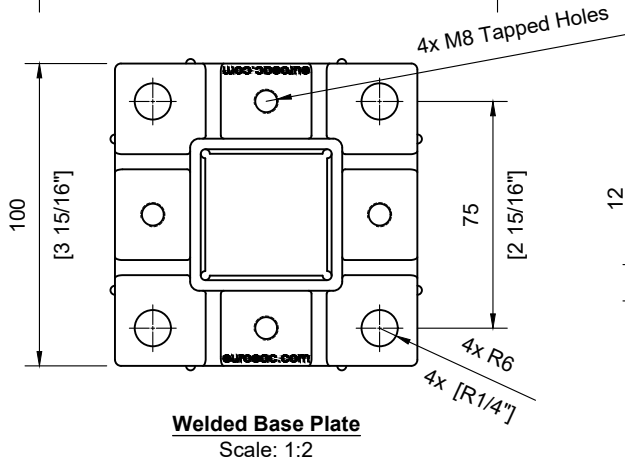

Welded Base Plate
Scale: 1:2

Glass Cut-out
Scale: 1:2

#SSPEXS36SBE_
Scale: 1:5

TECHNICAL SPECIFICATION:

Product Code: **#SPEXS36SL_**
 Post Type: Square Post
 Post Size: 40mm [1-9/16"] x 40mm [1-9/16"]
 Post Thickness: 2mm [1/16"]
 Post Height: 932mm [36-11/16"]
 Post Configuration: Stair Line Post 36"
 Post Material: Stainless Steel 304 & 316
 Post Finish: **B** - Powder Coated Black (SS304)
 S - Satin Stainless Steel (SS316)

INCLUDED:

Rubber Gasket 10mm & 12mm
 Glass Clips **#SSGC431XX16_**
 Handrail Attachment Plate **#SSHPZAC05**
 Plate Cover **#SSZC0914005_**

TECHNICAL SPECIFICATION:

Product Code: **#SSPEXS36LNL_**
 Post Type: Square Post
 Post Size: 40mm [1-9/16"] x 40mm [1-9/16"]
 Post Thickness: 2mm [1/16"]
 Post Height: 895mm [35-1/4"]
 Post Configuration: Landing Line Post 36"
 Post Material: Stainless Steel 304 & 316
 Post Finish: **B** - Powder Coated Black (SS304)
 S - Satin Stainless Steel (SS316)

INCLUDED:

Rubber Gasket 10mm & 12mm
 Glass Clips **#SSGC431XX16_**
 Handrail Attachment Plate **#SSHPZAC05**
 Plate Cover **#SSZC0914005_**

TECHNICAL SPECIFICATION:

Product Code: **#SSPEXS36LNE_**
 Post Type: Square Post
 Post Size: 40mm [1-9/16"] x 40mm [1-9/16"]
 Post Thickness: 2mm [1/16"]
 Post Height: 895mm [35-1/4"]
 Post Configuration: Landing End Post 36"
 Post Material: Stainless Steel 304 & 316
 Post Finish: **B** - Powder Coated Black (SS304)
S - Satin Stainless Steel (SS316)

INCLUDED:

Rubber Gasket 10mm & 12mm
 Glass Clips **#SSGC431XX16_**
 Handrail Attachment Plate **#SSHPZAC05**
 Plate Cover **#SSZC0914005_**

TECHNICAL SPECIFICATION:

Product Code: **#SSPEXS36LNC_**
 Post Type: Square Post
 Post Size: 40mm [1-9/16"] x 40mm [1-9/16"]
 Post Thickness: 2mm [1/16"]
 Post Height: 895mm [35-1/4"]
 Post Configuration: Landing Corner Post 36"
 Post Material: Stainless Steel 304 & 316
 Post Finish: **B** - Powder Coated Black (SS304)
S - Satin Stainless Steel (SS316)