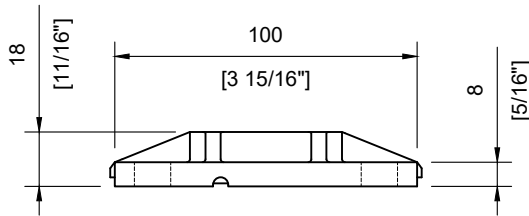

INCLUDED:

Rubber Gasket 10mm & 12mm
 Glass Clips **#SSGC431XX16_**
 Handrail Attachment Plate **#SSHPZAC05**
 Plate Cover **#SSZC0914005_**

TECHNICAL SPECIFICATION:

Product Code: **#SSPEXS36LNC_**
 Post Type: Square Post
 Post Size: 40mm [1-9/16"] x 40mm [1-9/16"]
 Post Thickness: 2mm [1/16"]
 Post Height: 895mm [35-1/4"]
 Post Configuration: Landing Corner Post 36"
 Post Material: Stainless Steel 304 & 316
 Post Finish: **B** - Powder Coated Black (SS304)
S - Satin Stainless Steel (SS316)

INCLUDED:

Rubber Gasket 10mm & 12mm
 Glass Clips **#SSGC431XX16_**
 Handrail Attachment Plate **#SSHPZAC06**
 Plate Cover **#SSZC0914005_**

TECHNICAL SPECIFICATION:

Product Code: **#SSPEXS36BL_**
 Post Type: Square Post
 Post Size: 40mm [1-9/16"] x 40mm [1-9/16"]
 Post Thickness: 2mm [1/16"]
 Post Height: 895mm [35-1/4"]
 Post Configuration: Blank Post 36"
 Post Material: Stainless Steel 304 & 316
 Post Finish: **B** - Powder Coated Black (SS304)
 S - Satin Stainless Steel (SS316)

INCLUDED:

Handrail Attachment Plate **#SSHPZAC05**
 Plate Cover **#SSZC0914005_**

#SSHPZAC05
Scale: 1:2

Welded Fixed Tube Support
Scale: 1:2

Welded Base Plate
Scale: 1:2

#SSPEXS36BL
Scale: 1:5

TECHNICAL SPECIFICATION:

Product Code: **#SPEXS36T42_**
 Post Type: Square Post
 Post Size: 40mm [1-9/16"] x 40mm [1-9/16"]
 Post Thickness: 2mm [1/16"]
 Post Height: 1045mm [41-1/8"]
 Post Configuration: Transition Line Post from 36" - 42"
 Post Material: Stainless Steel 304 & 316
 Post Finish: **B** - Powder Coated Black (SS304)
S - Satin Stainless Steel (SS316)