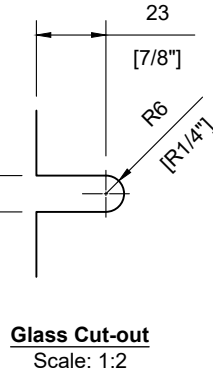

INCLUDED:

Handrail Attachment Plate **#SSHPZAC05**
 Plate Cover **#SSZC0914005_**

#SSHPZAC05
Scale: 1:2

Welded Fixed Tube Support
Scale: 1:2

Welded Base Plate
Scale: 1:2

#SSPEXS36BL
Scale: 1:5

TECHNICAL SPECIFICATION:

Product Code: **#SPEXS36T42_**
 Post Type: Square Post
 Post Size: 40mm [1-9/16"] x 40mm [1-9/16"]
 Post Thickness: 2mm [1/16"]
 Post Height: 1045mm [41-1/8"]
 Post Configuration: Transition Line Post from 36" - 42"
 Post Material: Stainless Steel 304 & 316
 Post Finish: **B** - Powder Coated Black (SS304)
S - Satin Stainless Steel (SS316)

INCLUDED:

Rubber Gasket 10mm & 12mm
 Glass Clips **#SSGC431XX16_**
 Handrail Attachment Plate **#SSHPZAC05**
 Plate Cover **#SSZC0914005_**

TECHNICAL SPECIFICATION:

Product Code: **#SSPEXS36TL_**
 Post Type: Square Post
 Post Size: 40mm [1-9/16"] x 40mm [1-9/16"]
 Post Thickness: 2mm [1/16"]
 Post Height: 1045mm [41-1/8"]
 Post Configuration: Transition Left Post from 36" - 42"
 Post Material: Stainless Steel 304 & 316
 Post Finish: **B** - Powder Coated Black (SS304)
S - Satin Stainless Steel (SS316)

INCLUDED:

Rubber Gasket 10mm & 12mm
 Glass Clips **#SSGC431XX16_**
 Handrail Attachment Plate **#SSHPZAC06**
 Plate Cover **#SSZC0914005_**

TECHNICAL SPECIFICATION:

Product Code: **#SSPEXS36TR_**
 Post Type: Square Post
 Post Size: 40mm [1-9/16"] x 40mm [1-9/16"]
 Post Thickness: 2mm [1/16"]
 Post Height: 1045mm [41-1/8"]
 Post Configuration: Transition Right Post from 36" - 42"
 Post Material: Stainless Steel 304 & 316
 Post Finish: **B** - Powder Coated Black (SS304)
S - Satin Stainless Steel (SS316)