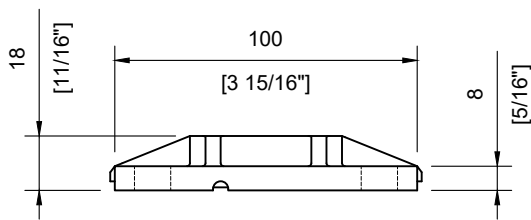

TECHNICAL SPECIFICATION:

Product Code: **#SSPEXS36SBE_**
 Post Type: Square Post
 Post Size: 40mm [1-9/16"] x 40mm [1-9/16"]
 Post Thickness: 2mm [1/16"]
 Post Height: 932mm [36-11/16"]
 Post Configuration: Stair Bottom End Post 36"
 Post Material: Stainless Steel 304 & 316
 Post Finish: **B** - Powder Coated Black (SS304)
 S - Satin Stainless Steel (SS316)

INCLUDED:

Rubber Gasket 10mm & 12mm
 Glass Clips **#SSGC431XX16_**
 Handrail Attachment Plate **#SSHPZAC05**
 Plate Cover **#SSZC0914005_**

#SSHPZAC05
Scale: 1:2

Welded Tube Swivel Support
Scale: 1:2

#SSGC431XX16
Scale: 1:2

Welded Base Plate
Scale: 1:2

Glass Cut-out
Scale: 1:2

#SSPEXS36SBE_
Scale: 1:5

TECHNICAL SPECIFICATION:

Product Code: **#SPEXS36SL_**
 Post Type: Square Post
 Post Size: 40mm [1-9/16"] x 40mm [1-9/16"]
 Post Thickness: 2mm [1/16"]
 Post Height: 932mm [36-11/16"]
 Post Configuration: Stair Line Post 36"
 Post Material: Stainless Steel 304 & 316
 Post Finish: **B** - Powder Coated Black (SS304)
 S - Satin Stainless Steel (SS316)

INCLUDED:

Rubber Gasket 10mm & 12mm
 Glass Clips **#SSGC431XX16_**
 Handrail Attachment Plate **#SSHPZAC05**
 Plate Cover **#SSZC0914005_**

TECHNICAL SPECIFICATION:

Product Code: **#SSPEXS36LNL_**
 Post Type: Square Post
 Post Size: 40mm [1-9/16"] x 40mm [1-9/16"]
 Post Thickness: 2mm [1/16"]
 Post Height: 895mm [35-1/4"]
 Post Configuration: Landing Line Post 36"
 Post Material: Stainless Steel 304 & 316
 Post Finish: **B** - Powder Coated Black (SS304)
 S - Satin Stainless Steel (SS316)