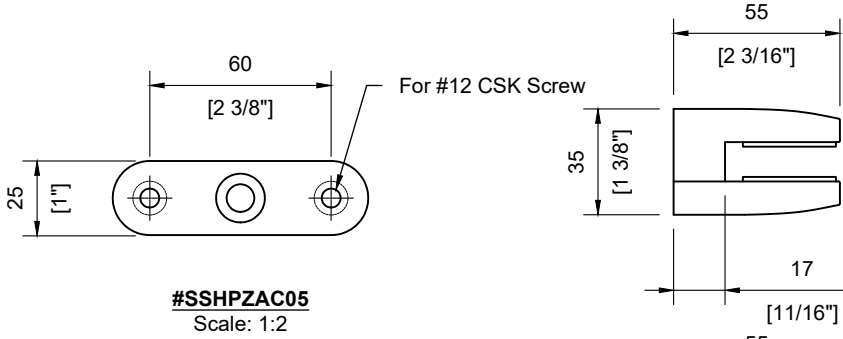

Welded Base Plate
Scale: 1:2

Glass Cut-out
Scale: 1:2

#SSPEXS36SBE_
Scale: 1:5

TECHNICAL SPECIFICATION:

Product Code: **#SPEXS36SL_**
 Post Type: Square Post
 Post Size: 40mm [1-9/16"] x 40mm [1-9/16"]
 Post Thickness: 2mm [1/16"]
 Post Height: 932mm [36-11/16"]
 Post Configuration: Stair Line Post 36"
 Post Material: Stainless Steel 304 & 316
 Post Finish: **B** - Powder Coated Black (SS304)
 S - Satin Stainless Steel (SS316)

INCLUDED:

Rubber Gasket 10mm & 12mm
 Glass Clips **#SSGC431XX16_**
 Handrail Attachment Plate **#SSHPZAC05**
 Plate Cover **#SSZC0914005_**

TECHNICAL SPECIFICATION:

Product Code: **#SSPEXS36LNL_**
 Post Type: Square Post
 Post Size: 40mm [1-9/16"] x 40mm [1-9/16"]
 Post Thickness: 2mm [1/16"]
 Post Height: 895mm [35-1/4"]
 Post Configuration: Landing Line Post 36"
 Post Material: Stainless Steel 304 & 316
 Post Finish: **B** - Powder Coated Black (SS304)
 S - Satin Stainless Steel (SS316)

INCLUDED:

Rubber Gasket 10mm & 12mm
 Glass Clips **#SSGC431XX16_**
 Handrail Attachment Plate **#SSHPZAC05**
 Plate Cover **#SSZC0914005_**

TECHNICAL SPECIFICATION:

Product Code: **#SSPEXS36LNE_**
 Post Type: Square Post
 Post Size: 40mm [1-9/16"] x 40mm [1-9/16"]
 Post Thickness: 2mm [1/16"]
 Post Height: 895mm [35-1/4"]
 Post Configuration: Landing End Post 36"
 Post Material: Stainless Steel 304 & 316
 Post Finish: **B** - Powder Coated Black (SS304)
S - Satin Stainless Steel (SS316)

INCLUDED:

Rubber Gasket 10mm & 12mm
 Glass Clips **#SSGC431XX16_**
 Handrail Attachment Plate **#SSHPZAC05**
 Plate Cover **#SSZC0914005_**

TECHNICAL SPECIFICATION:

Product Code: **#SSPEXS36LNC_**
 Post Type: Square Post
 Post Size: 40mm [1-9/16"] x 40mm [1-9/16"]
 Post Thickness: 2mm [1/16"]
 Post Height: 895mm [35-1/4"]
 Post Configuration: Landing Corner Post 36"
 Post Material: Stainless Steel 304 & 316
 Post Finish: **B** - Powder Coated Black (SS304)
S - Satin Stainless Steel (SS316)