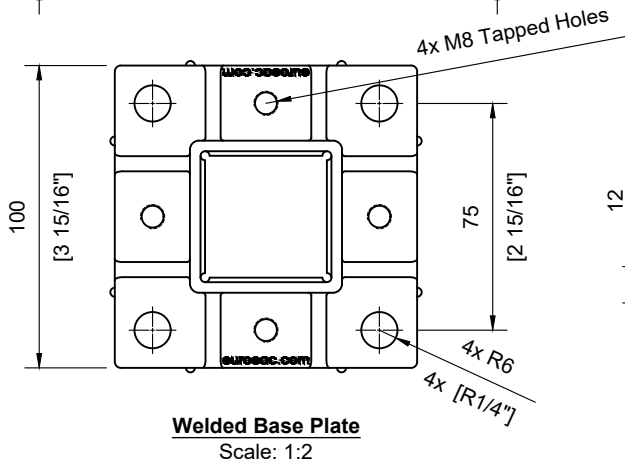

INCLUDED:

Rubber Gasket 10mm & 12mm
 Glass Clips **#SSGC431XX16_**
 Handrail Attachment Plate **#SSHPZAC06**
 Plate Cover **#SSZC0914005_**

TECHNICAL SPECIFICATION:

Product Code: **#SSPEXS42LNL_**
 Post Type: Square Post
 Post Size: 40mm [1-9/16"] x 40mm [1-9/16"]
 Post Thickness: 2mm [1/16"]
 Post Height: 1045mm [41-1/8"]
 Post Configuration: Landing Line Post 42"
 Post Material: Stainless Steel 304 & 316
 Post Finish: **B** - Powder Coated Black (SS304)
S - Satin Stainless Steel (SS316)

INCLUDED:

Rubber Gasket 10mm & 12mm
 Glass Clips **#SSGC431XX16_**
 Handrail Attachment Plate **#SSHPZAC05**
 Plate Cover **#SSZC0914005_**

TECHNICAL SPECIFICATION:

Product Code: **#SPEXS42LNE_**
 Post Type: Square Post
 Post Size: 40mm [1-9/16"] x 40mm [1-9/16"]
 Post Thickness: 2mm [1/16"]
 Post Height: 1045mm [41-1/8"]
 Post Configuration: Landing End Post 42"
 Post Material: Stainless Steel 304 & 316
 Post Finish: **B** - Powder Coated Black (SS304)
S - Satin Stainless Steel (SS316)

INCLUDED:

Rubber Gasket 10mm & 12mm
 Glass Clips **#SSGC431XX16_**
 Handrail Attachment Plate **#SSHPZAC05**
 Plate Cover **#SSZC0914005_**

TECHNICAL SPECIFICATION:

Product Code: **#SPEXS42LNC_**
 Post Type: Square Post
 Post Size: 40mm [1-9/16"] x 40mm [1-9/16"]
 Post Thickness: 2mm [1/16"]
 Post Height: 1045mm [41-1/8"]
 Post Configuration: Landing Corner Post 42"
 Post Material: Stainless Steel 304 & 316
 Post Finish: **B** - Powder Coated Black (SS304)
S - Satin Stainless Steel (SS316)

INCLUDED:

Rubber Gasket 10mm & 12mm
 Glass Clips **#SSGC431XX16_**
 Handrail Attachment Plate **#SSHPZAC06**
 Plate Cover **#SSZC0914005_**

TECHNICAL SPECIFICATION:

Product Code: **#SSPEXS42BL_**
 Post Type: Square Post
 Post Size: 40mm [1-9/16"] x 40mm [1-9/16"]
 Post Thickness: 2mm [1/16"]
 Post Height: 1045mm [41-1/8"]
 Post Configuration: Blank Post 42"
 Post Material: Stainless Steel 304 & 316
 Post Finish: **B** - Powder Coated Black (SS304)
S - Satin Stainless Steel (SS316)