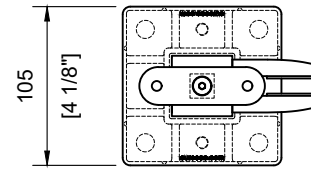

Welded Base Plate
Scale: 1:2

Glass Cut-out
Scale: 1:2

#SSPEXS36SBE_
Scale: 1:5

TECHNICAL SPECIFICATION:

Product Code: **#SPEXS36SL_**
 Post Type: Square Post
 Post Size: 40mm [1-9/16"] x 40mm [1-9/16"]
 Post Thickness: 2mm [1/16"]
 Post Height: 932mm [36-11/16"]
 Post Configuration: Stair Line Post 36"
 Post Material: Stainless Steel 304 & 316
 Post Finish: **B** - Powder Coated Black (SS304)
 S - Satin Stainless Steel (SS316)

INCLUDED:

Rubber Gasket 10mm & 12mm
 Glass Clips **#SSGC431XX16_**
 Handrail Attachment Plate **#SSHPZAC05**
 Plate Cover **#SSZC0914005_**

TECHNICAL SPECIFICATION:

Product Code: **#SSPEXS36LNL_**
 Post Type: Square Post
 Post Size: 40mm [1-9/16"] x 40mm [1-9/16"]
 Post Thickness: 2mm [1/16"]
 Post Height: 895mm [35-1/4"]
 Post Configuration: Landing Line Post 36"
 Post Material: Stainless Steel 304 & 316
 Post Finish: **B** - Powder Coated Black (SS304)
 S - Satin Stainless Steel (SS316)

INCLUDED:

Rubber Gasket 10mm & 12mm
 Glass Clips **#SSGC431XX16_**
 Handrail Attachment Plate **#SSHPZAC05**
 Plate Cover **#SSZC0914005_**

TECHNICAL SPECIFICATION:

Product Code: **#SSPEXS36LNE_**
 Post Type: Square Post
 Post Size: 40mm [1-9/16"] x 40mm [1-9/16"]
 Post Thickness: 2mm [1/16"]
 Post Height: 895mm [35-1/4"]
 Post Configuration: Landing End Post 36"
 Post Material: Stainless Steel 304 & 316
 Post Finish: **B** - Powder Coated Black (SS304)
S - Satin Stainless Steel (SS316)

INCLUDED:

Rubber Gasket 10mm & 12mm
 Glass Clips **#SSGC431XX16_**
 Handrail Attachment Plate **#SSHPZAC05**
 Plate Cover **#SSZC0914005_**

TECHNICAL SPECIFICATION:

Product Code: **#SSPEXS36LNC_**
 Post Type: Square Post
 Post Size: 40mm [1-9/16"] x 40mm [1-9/16"]
 Post Thickness: 2mm [1/16"]
 Post Height: 895mm [35-1/4"]
 Post Configuration: Landing Corner Post 36"
 Post Material: Stainless Steel 304 & 316
 Post Finish: **B** - Powder Coated Black (SS304)
S - Satin Stainless Steel (SS316)