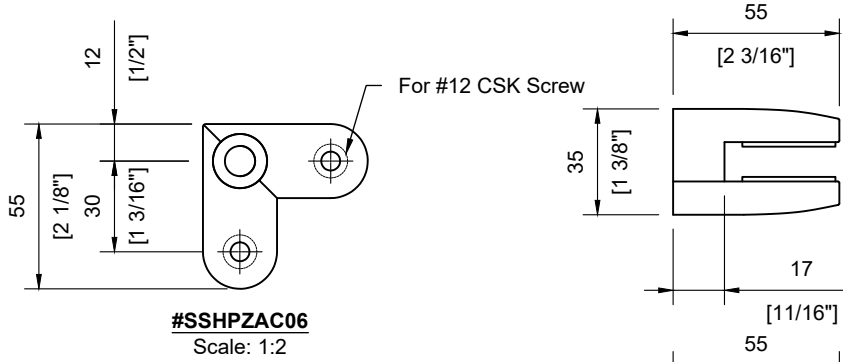

Product Code: **#SPEXS36T42_**
 Post Type: Square Post
 Post Size: 40mm [1-9/16"] x 40mm [1-9/16"]
 Post Thickness: 2mm [1/16"]
 Post Height: 1045mm [41-1/8"]
 Post Configuration: Transition Line Post from 36" - 42"
 Post Material: Stainless Steel 304 & 316
 Post Finish: **B** - Powder Coated Black (SS304)
S - Satin Stainless Steel (SS316)

INCLUDED:

Rubber Gasket 10mm & 12mm
 Glass Clips **#SSGC431XX16_**
 Handrail Attachment Plate **#SSHPZAC05**
 Plate Cover **#SSZC0914005_**

TECHNICAL SPECIFICATION:

Product Code: **#SSPEXS36TL_**
 Post Type: Square Post
 Post Size: 40mm [1-9/16"] x 40mm [1-9/16"]
 Post Thickness: 2mm [1/16"]
 Post Height: 1045mm [41-1/8"]
 Post Configuration: Transition Left Post from 36" - 42"
 Post Material: Stainless Steel 304 & 316
 Post Finish: **B** - Powder Coated Black (SS304)
S - Satin Stainless Steel (SS316)

INCLUDED:

Rubber Gasket 10mm & 12mm
 Glass Clips **#SSGC431XX16_**
 Handrail Attachment Plate **#SSHPZAC06**
 Plate Cover **#SSZC0914005_**

TECHNICAL SPECIFICATION:

Product Code: **#SSPEXS36TR_**
 Post Type: Square Post
 Post Size: 40mm [1-9/16"] x 40mm [1-9/16"]
 Post Thickness: 2mm [1/16"]
 Post Height: 1045mm [41-1/8"]
 Post Configuration: Transition Right Post from 36" - 42"
 Post Material: Stainless Steel 304 & 316
 Post Finish: **B** - Powder Coated Black (SS304)
S - Satin Stainless Steel (SS316)

INCLUDED:

Rubber Gasket 10mm & 12mm
 Glass Clips **#SSGC431XX16_**
 Handrail Attachment Plate **#SSHPZAC06**
 Plate Cover **#SSZC0914005_**

TECHNICAL SPECIFICATION:

Product Code: **#SSPEXS42LNL_**
 Post Type: Square Post
 Post Size: 40mm [1-9/16"] x 40mm [1-9/16"]
 Post Thickness: 2mm [1/16"]
 Post Height: 1045mm [41-1/8"]
 Post Configuration: Landing Line Post 42"
 Post Material: Stainless Steel 304 & 316
 Post Finish: **B** - Powder Coated Black (SS304)
S - Satin Stainless Steel (SS316)