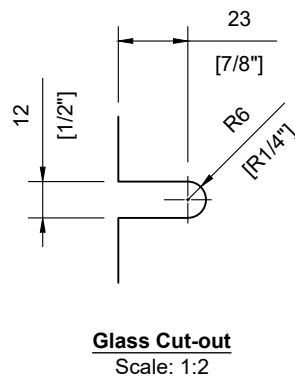

TECHNICAL SPECIFICATION:

Product Code: **#SPEXS36T42_**
Post Type: Square Post
Post Size: 40mm [1-9/16"] x 40mm [1-9/16"]
Post Thickness: 2mm [1/16"]
Post Height: 1045mm [41-1/8"]
Post Configuration: Transition Line Post from 36" - 42"
Post Material: Stainless Steel 304 & 316
Post Finish: **B** - Powder Coated Black (SS304)
S - Satin Stainless Steel (SS316)

INCLUDED:

Rubber Gasket 10mm & 12mm
Glass Clips **#SSGC431XX16_**
Handrail Attachment Plate **#SSHPZAC05**
Plate Cover **#SSZC0914005_**