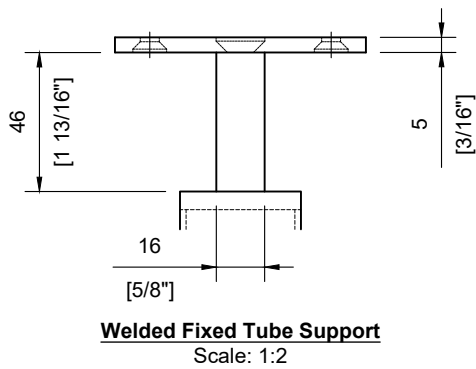

INCLUDED:

Rubber Gasket 10mm & 12mm
 Glass Clips **#SSGC431XX16_**
 Handrail Attachment Plate **#SSHPZAC05**
 Plate Cover **#SSZC0914005_**

TECHNICAL SPECIFICATION:

Product Code: **#SSPEXS36LNL_**
 Post Type: Square Post
 Post Size: 40mm [1-9/16"] x 40mm [1-9/16"]
 Post Thickness: 2mm [1/16"]
 Post Height: 895mm [35-1/4"]
 Post Configuration: Landing Line Post 36"
 Post Material: Stainless Steel 304 & 316
 Post Finish: **B** - Powder Coated Black (SS304)
 S - Satin Stainless Steel (SS316)

INCLUDED:

Rubber Gasket 10mm & 12mm
 Glass Clips **#SSGC431XX16_**
 Handrail Attachment Plate **#SSHPZAC05**
 Plate Cover **#SSZC0914005_**

TECHNICAL SPECIFICATION:

Product Code: **#SSPEXS36LNE_**
 Post Type: Square Post
 Post Size: 40mm [1-9/16"] x 40mm [1-9/16"]
 Post Thickness: 2mm [1/16"]
 Post Height: 895mm [35-1/4"]
 Post Configuration: Landing End Post 36"
 Post Material: Stainless Steel 304 & 316
 Post Finish: **B** - Powder Coated Black (SS304)
S - Satin Stainless Steel (SS316)

INCLUDED:

Rubber Gasket 10mm & 12mm
 Glass Clips **#SSGC431XX16_**
 Handrail Attachment Plate **#SSHPZAC05**
 Plate Cover **#SSZC0914005_**

TECHNICAL SPECIFICATION:

Product Code: **#SSPEXS36LNC_**
 Post Type: Square Post
 Post Size: 40mm [1-9/16"] x 40mm [1-9/16"]
 Post Thickness: 2mm [1/16"]
 Post Height: 895mm [35-1/4"]
 Post Configuration: Landing Corner Post 36"
 Post Material: Stainless Steel 304 & 316
 Post Finish: **B** - Powder Coated Black (SS304)
S - Satin Stainless Steel (SS316)

INCLUDED:

Rubber Gasket 10mm & 12mm
 Glass Clips **#SSGC431XX16_**
 Handrail Attachment Plate **#SSHPZAC06**
 Plate Cover **#SSZC0914005_**

TECHNICAL SPECIFICATION:

Product Code: **#SSPEXS36BL_**
 Post Type: Square Post
 Post Size: 40mm [1-9/16"] x 40mm [1-9/16"]
 Post Thickness: 2mm [1/16"]
 Post Height: 895mm [35-1/4"]
 Post Configuration: Blank Post 36"
 Post Material: Stainless Steel 304 & 316
 Post Finish: **B** - Powder Coated Black (SS304)
 S - Satin Stainless Steel (SS316)