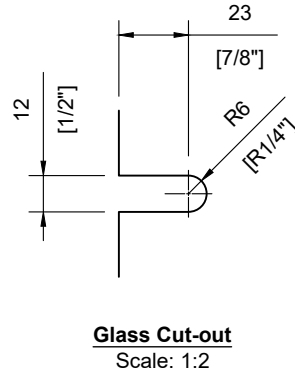

Welded Base Plate
Scale: 1:2

Glass Cut-out
Scale: 1:2

#SSPEXS36SBE_
Scale: 1:5

TECHNICAL SPECIFICATION:

Product Code: **#SPEXS36SL_**
 Post Type: Square Post
 Post Size: 40mm [1-9/16"] x 40mm [1-9/16"]
 Post Thickness: 2mm [1/16"]
 Post Height: 932mm [36-11/16"]
 Post Configuration: Stair Line Post 36"
 Post Material: Stainless Steel 304 & 316
 Post Finish: **B** - Powder Coated Black (SS304)
 S - Satin Stainless Steel (SS316)

INCLUDED:

Rubber Gasket 10mm & 12mm
 Glass Clips **#SSGC431XX16_**
 Handrail Attachment Plate **#SSHPZAC05**
 Plate Cover **#SSZC0914005_**

TECHNICAL SPECIFICATION:

Product Code: **#SSPEXS36LNL_**
 Post Type: Square Post
 Post Size: 40mm [1-9/16"] x 40mm [1-9/16"]
 Post Thickness: 2mm [1/16"]
 Post Height: 895mm [35-1/4"]
 Post Configuration: Landing Line Post 36"
 Post Material: Stainless Steel 304 & 316
 Post Finish: **B** - Powder Coated Black (SS304)
 S - Satin Stainless Steel (SS316)

INCLUDED:

Rubber Gasket 10mm & 12mm
 Glass Clips **#SSGC431XX16_**
 Handrail Attachment Plate **#SSHPZAC05**
 Plate Cover **#SSZC0914005_**

TECHNICAL SPECIFICATION:

Product Code: **#SSPEXS36LNE_**
 Post Type: Square Post
 Post Size: 40mm [1-9/16"] x 40mm [1-9/16"]
 Post Thickness: 2mm [1/16"]
 Post Height: 895mm [35-1/4"]
 Post Configuration: Landing End Post 36"
 Post Material: Stainless Steel 304 & 316
 Post Finish: **B** - Powder Coated Black (SS304)
S - Satin Stainless Steel (SS316)

INCLUDED:

Rubber Gasket 10mm & 12mm
 Glass Clips **#SSGC431XX16_**
 Handrail Attachment Plate **#SSHPZAC05**
 Plate Cover **#SSZC0914005_**

TECHNICAL SPECIFICATION:

Product Code: **#SSPEXS36LNC_**
 Post Type: Square Post
 Post Size: 40mm [1-9/16"] x 40mm [1-9/16"]
 Post Thickness: 2mm [1/16"]
 Post Height: 895mm [35-1/4"]
 Post Configuration: Landing Corner Post 36"
 Post Material: Stainless Steel 304 & 316
 Post Finish: **B** - Powder Coated Black (SS304)
S - Satin Stainless Steel (SS316)