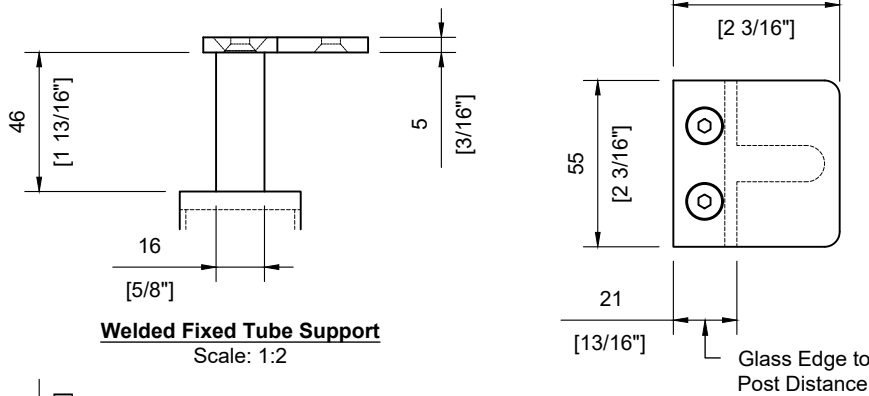

INCLUDED:

Rubber Gasket 10mm & 12mm
 Glass Clips **#SSGC431XX16_**
 Handrail Attachment Plate **#SSHPZAC06**
 Plate Cover **#SSZC0914005_**

TECHNICAL SPECIFICATION:

Product Code: **#SSPEXS42LNL_**
 Post Type: Square Post
 Post Size: 40mm [1-9/16"] x 40mm [1-9/16"]
 Post Thickness: 2mm [1/16"]
 Post Height: 1045mm [41-1/8"]
 Post Configuration: Landing Line Post 42"
 Post Material: Stainless Steel 304 & 316
 Post Finish: **B** - Powder Coated Black (SS304)
S - Satin Stainless Steel (SS316)

INCLUDED:

Rubber Gasket 10mm & 12mm
 Glass Clips **#SSGC431XX16_**
 Handrail Attachment Plate **#SSHPZAC05**
 Plate Cover **#SSZC0914005_**

TECHNICAL SPECIFICATION:

Product Code: **#SPEXS42LNE_**
 Post Type: Square Post
 Post Size: 40mm [1-9/16"] x 40mm [1-9/16"]
 Post Thickness: 2mm [1/16"]
 Post Height: 1045mm [41-1/8"]
 Post Configuration: Landing End Post 42"
 Post Material: Stainless Steel 304 & 316
 Post Finish: **B** - Powder Coated Black (SS304)
S - Satin Stainless Steel (SS316)

INCLUDED:

Rubber Gasket 10mm & 12mm
 Glass Clips **#SSGC431XX16_**
 Handrail Attachment Plate **#SSHPZAC05**
 Plate Cover **#SSZC0914005_**

TECHNICAL SPECIFICATION:

Product Code: **#SPEXS42LNC_**
 Post Type: Square Post
 Post Size: 40mm [1-9/16"] x 40mm [1-9/16"]
 Post Thickness: 2mm [1/16"]
 Post Height: 1045mm [41-1/8"]
 Post Configuration: Landing Corner Post 42"
 Post Material: Stainless Steel 304 & 316
 Post Finish: **B** - Powder Coated Black (SS304)
S - Satin Stainless Steel (SS316)

INCLUDED:

Rubber Gasket 10mm & 12mm
 Glass Clips **#SSGC431XX16_**
 Handrail Attachment Plate **#SSHPZAC06**
 Plate Cover **#SSZC0914005_**

TECHNICAL SPECIFICATION:

Product Code: **#SSPEXS42BL_**
 Post Type: Square Post
 Post Size: 40mm [1-9/16"] x 40mm [1-9/16"]
 Post Thickness: 2mm [1/16"]
 Post Height: 1045mm [41-1/8"]
 Post Configuration: Blank Post 42"
 Post Material: Stainless Steel 304 & 316
 Post Finish: **B** - Powder Coated Black (SS304)
S - Satin Stainless Steel (SS316)