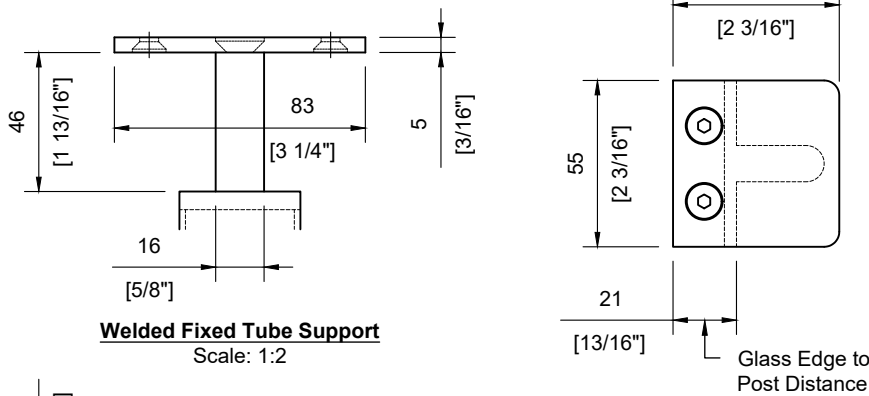

TECHNICAL SPECIFICATION:

Product Code: **#SPEXS36T42_**
Post Type: Square Post
Post Size: 40mm [1-9/16"] x 40mm [1-9/16"]
Post Thickness: 2mm [1/16"]
Post Height: 1045mm [41-1/8"]
Post Configuration: Transition Line Post from 36" - 42"
Post Material: Stainless Steel 304 & 316
Post Finish: **B** - Powder Coated Black (SS304)
S - Satin Stainless Steel (SS316)

INCLUDED:

Rubber Gasket 10mm & 12mm
Glass Clips **#SSGC431XX16_**
Handrail Attachment Plate **#SSHPZAC05**
Plate Cover **#SSZC0914005_**