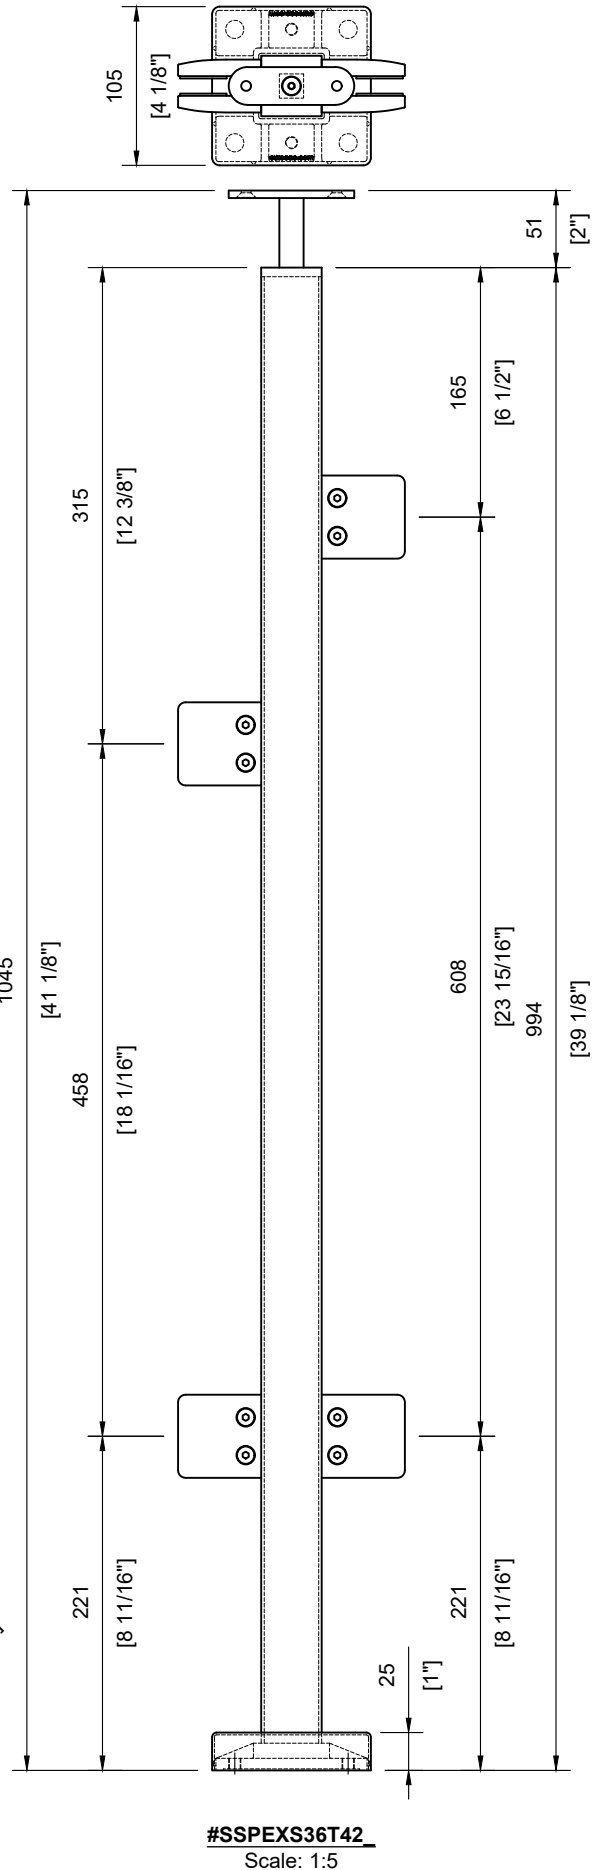

TECHNICAL SPECIFICATION:

Product Code: **#SPEXS36T42_**
Post Type: Square Post
Post Size: 40mm [1-9/16"] x 40mm [1-9/16"]
Post Thickness: 2mm [1/16"]
Post Height: 1045mm [41-1/8"]
Post Configuration: Transition Line Post from 36" - 42"
Post Material: Stainless Steel 304 & 316
Post Finish: **B** - Powder Coated Black (SS304)
S - Satin Stainless Steel (SS316)

INCLUDED:

Rubber Gasket 10mm & 12mm
Glass Clips **#SSGC431XX16_**
Handrail Attachment Plate **#SSHPZAC05**
Plate Cover **#SSZC0914005_**