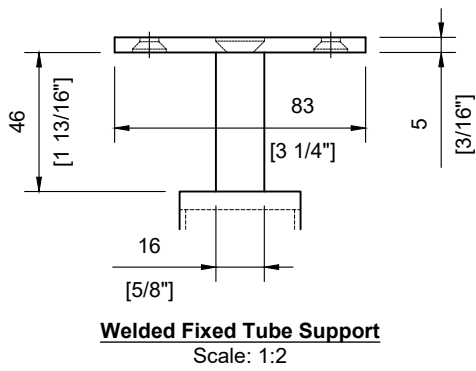

TECHNICAL SPECIFICATION:

Product Code: **#SSPEXS42LNL_**
Post Type: Square Post
Post Size: 40mm [1-9/16"] x 40mm [1-9/16"]
Post Thickness: 2mm [1/16"]
Post Height: 1045mm [41-1/8"]
Post Configuration: Landing Line Post 42"
Post Material: Stainless Steel 304 & 316
Post Finish: **B** - Powder Coated Black (SS304)
S - Satin Stainless Steel (SS316)

INCLUDED:

Rubber Gasket 10mm & 12mm
Glass Clips **#SSGC431XX16_**
Handrail Attachment Plate **#SSHPZAC05**
Plate Cover **#SSZC0914005_**