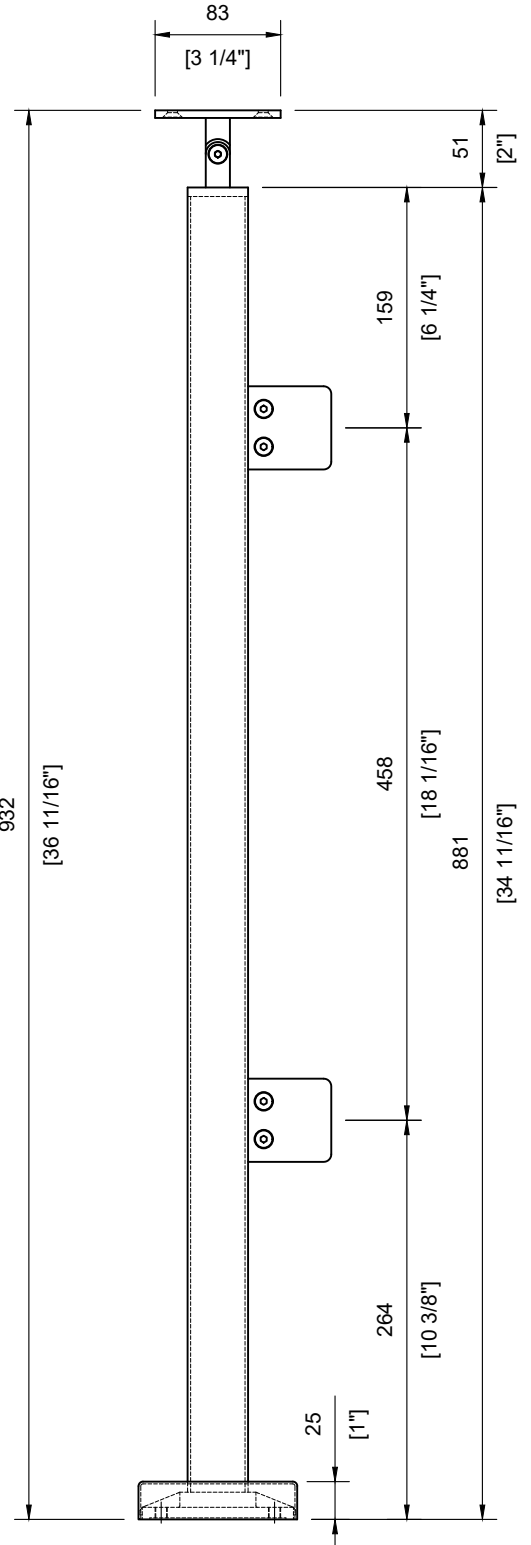

TECHNICAL SPECIFICATION:

Product Code: **#SSPEXS36SBE_**
 Post Type: Square Post
 Post Size: 40mm [1-9/16"] x 40mm [1-9/16"]
 Post Thickness: 2mm [1/16"]
 Post Height: 932mm [36-11/16"]
 Post Configuration: Stair Bottom End Post 36"
 Post Material: Stainless Steel 304 & 316
 Post Finish: **B** - Powder Coated Black (SS304)
 S - Satin Stainless Steel (SS316)

INCLUDED:

Rubber Gasket 10mm & 12mm
 Glass Clips **#SSGC431XX16_**
 Handrail Attachment Plate **#SSHPZAC05**
 Plate Cover **#SSZC0914005_**

#SSHPZAC05
Scale: 1:2

Welded Tube Swivel Support
Scale: 1:2

#SSGC431XX16
Scale: 1:2

Welded Base Plate
Scale: 1:2

Glass Cut-out
Scale: 1:2

#SSPEXS36SBE_
Scale: 1:5

TECHNICAL SPECIFICATION:

Product Code: **#SPEXS36SL_**
 Post Type: Square Post
 Post Size: 40mm [1-9/16"] x 40mm [1-9/16"]
 Post Thickness: 2mm [1/16"]
 Post Height: 932mm [36-11/16"]
 Post Configuration: Stair Line Post 36"
 Post Material: Stainless Steel 304 & 316
 Post Finish: **B** - Powder Coated Black (SS304)
 S - Satin Stainless Steel (SS316)

INCLUDED:

Rubber Gasket 10mm & 12mm
 Glass Clips **#SSGC431XX16_**
 Handrail Attachment Plate **#SSHPZAC05**
 Plate Cover **#SSZC0914005_**

TECHNICAL SPECIFICATION:

Product Code: **#SSPEXS36LNL_**
 Post Type: Square Post
 Post Size: 40mm [1-9/16"] x 40mm [1-9/16"]
 Post Thickness: 2mm [1/16"]
 Post Height: 895mm [35-1/4"]
 Post Configuration: Landing Line Post 36"
 Post Material: Stainless Steel 304 & 316
 Post Finish: **B** - Powder Coated Black (SS304)
 S - Satin Stainless Steel (SS316)