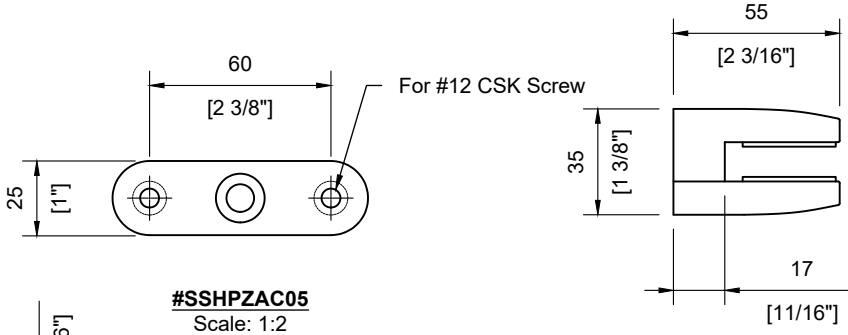

TECHNICAL SPECIFICATION:

Product Code: **#SSPEXS36SBE_**
 Post Type: Square Post
 Post Size: 40mm [1-9/16"] x 40mm [1-9/16"]
 Post Thickness: 2mm [1/16"]
 Post Height: 932mm [36-11/16"]
 Post Configuration: Stair Bottom End Post 36"
 Post Material: Stainless Steel 304 & 316
 Post Finish: **B** - Powder Coated Black (SS304)
 S - Satin Stainless Steel (SS316)

INCLUDED:

Rubber Gasket 10mm & 12mm
 Glass Clips **#SSGC431XX16_**
 Handrail Attachment Plate **#SSHPZAC05**
 Plate Cover **#SSZC0914005_**

#SSHPZAC05
Scale: 1:2

Welded Tube Swivel Support
Scale: 1:2

#SSGC431XX16
Scale: 1:2

Welded Base Plate
Scale: 1:2

Glass Cut-out
Scale: 1:2

#SSPEXS36SBE_
Scale: 1:5

TECHNICAL SPECIFICATION:

Product Code: **#SPEXS36SL_**
 Post Type: Square Post
 Post Size: 40mm [1-9/16"] x 40mm [1-9/16"]
 Post Thickness: 2mm [1/16"]
 Post Height: 932mm [36-11/16"]
 Post Configuration: Stair Line Post 36"
 Post Material: Stainless Steel 304 & 316
 Post Finish: **B** - Powder Coated Black (SS304)
 S - Satin Stainless Steel (SS316)

INCLUDED:

Rubber Gasket 10mm & 12mm
 Glass Clips **#SSGC431XX16_**
 Handrail Attachment Plate **#SSHPZAC05**
 Plate Cover **#SSZC0914005_**

TECHNICAL SPECIFICATION:

Product Code: **#SSPEXS36LNL_**
 Post Type: Square Post
 Post Size: 40mm [1-9/16"] x 40mm [1-9/16"]
 Post Thickness: 2mm [1/16"]
 Post Height: 895mm [35-1/4"]
 Post Configuration: Landing Line Post 36"
 Post Material: Stainless Steel 304 & 316
 Post Finish: **B** - Powder Coated Black (SS304)
 S - Satin Stainless Steel (SS316)