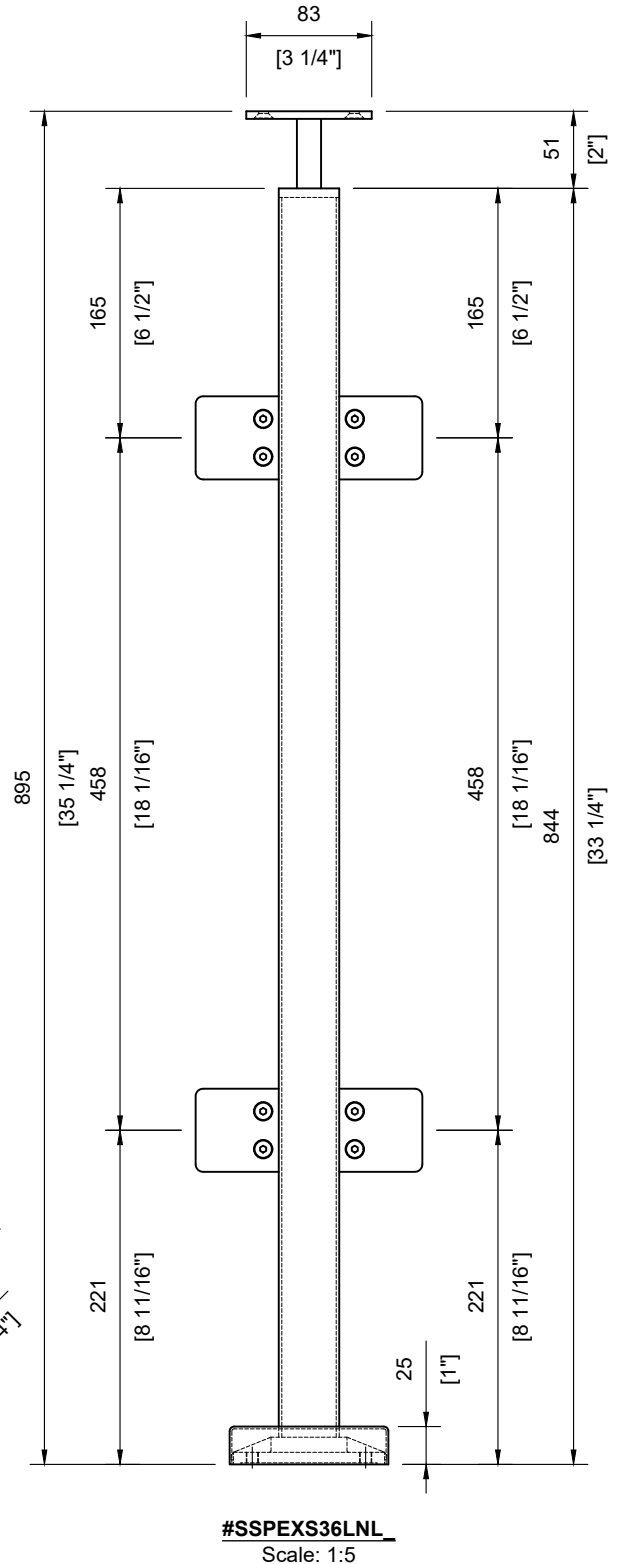

TECHNICAL SPECIFICATION:

Product Code: **#SSPEXS36SBE_**
 Post Type: Square Post
 Post Size: 40mm [1-9/16"] x 40mm [1-9/16"]
 Post Thickness: 2mm [1/16"]
 Post Height: 932mm [36-11/16"]
 Post Configuration: Stair Bottom End Post 36"
 Post Material: Stainless Steel 304 & 316
 Post Finish: **B** - Powder Coated Black (SS304)
 S - Satin Stainless Steel (SS316)

Welded Base Plate
Scale: 1:2

Glass Cut-out
Scale: 1:2

#SSPEXS36SBE_
Scale: 1:5

TECHNICAL SPECIFICATION:

Product Code: **#SPEXS36SL_**
 Post Type: Square Post
 Post Size: 40mm [1-9/16"] x 40mm [1-9/16"]
 Post Thickness: 2mm [1/16"]
 Post Height: 932mm [36-11/16"]
 Post Configuration: Stair Line Post 36"
 Post Material: Stainless Steel 304 & 316
 Post Finish: **B** - Powder Coated Black (SS304)
 S - Satin Stainless Steel (SS316)

INCLUDED:

Rubber Gasket 10mm & 12mm
 Glass Clips **#SSGC431XX16_**
 Handrail Attachment Plate **#SSHPZAC05**
 Plate Cover **#SSZC0914005_**

TECHNICAL SPECIFICATION:

Product Code: **#SSPEXS36LNL_**
 Post Type: Square Post
 Post Size: 40mm [1-9/16"] x 40mm [1-9/16"]
 Post Thickness: 2mm [1/16"]
 Post Height: 895mm [35-1/4"]
 Post Configuration: Landing Line Post 36"
 Post Material: Stainless Steel 304 & 316
 Post Finish: **B** - Powder Coated Black (SS304)
 S - Satin Stainless Steel (SS316)

INCLUDED:

Rubber Gasket 10mm & 12mm
 Glass Clips **#SSGC431XX16_**
 Handrail Attachment Plate **#SSHPZAC05**
 Plate Cover **#SSZC0914005_**

TECHNICAL SPECIFICATION:

Product Code: **#SSPEXS36LNE_**
 Post Type: Square Post
 Post Size: 40mm [1-9/16"] x 40mm [1-9/16"]
 Post Thickness: 2mm [1/16"]
 Post Height: 895mm [35-1/4"]
 Post Configuration: Landing End Post 36"
 Post Material: Stainless Steel 304 & 316
 Post Finish: **B** - Powder Coated Black (SS304)
S - Satin Stainless Steel (SS316)