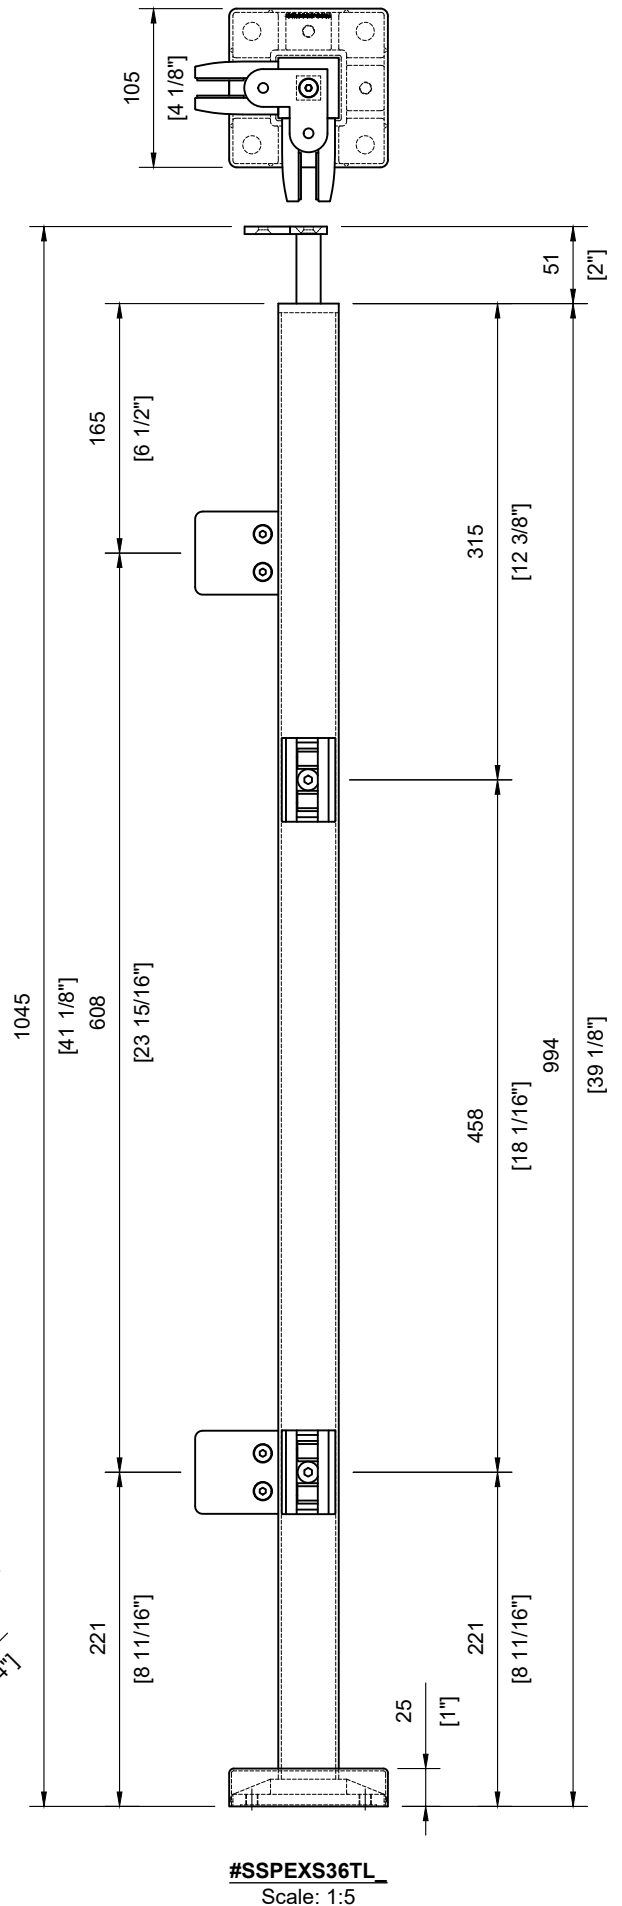

TECHNICAL SPECIFICATION:

Product Code: **#SSPEXS36TL_**
Post Type: Square Post
Post Size: 40mm [1-9/16"] x 40mm [1-9/16"]
Post Thickness: 2mm [1/16"]
Post Height: 1045mm [41-1/8"]
Post Configuration: Transition Left Post from 36" - 42"
Post Material: Stainless Steel 304 & 316
Post Finish: **B** - Powder Coated Black (SS304)
S - Satin Stainless Steel (SS316)

INCLUDED:

Rubber Gasket 10mm & 12mm
Glass Clips **#SSGC431XX16_**
Handrail Attachment Plate **#SSHPZAC06**
Plate Cover **#SSZC0914005_**