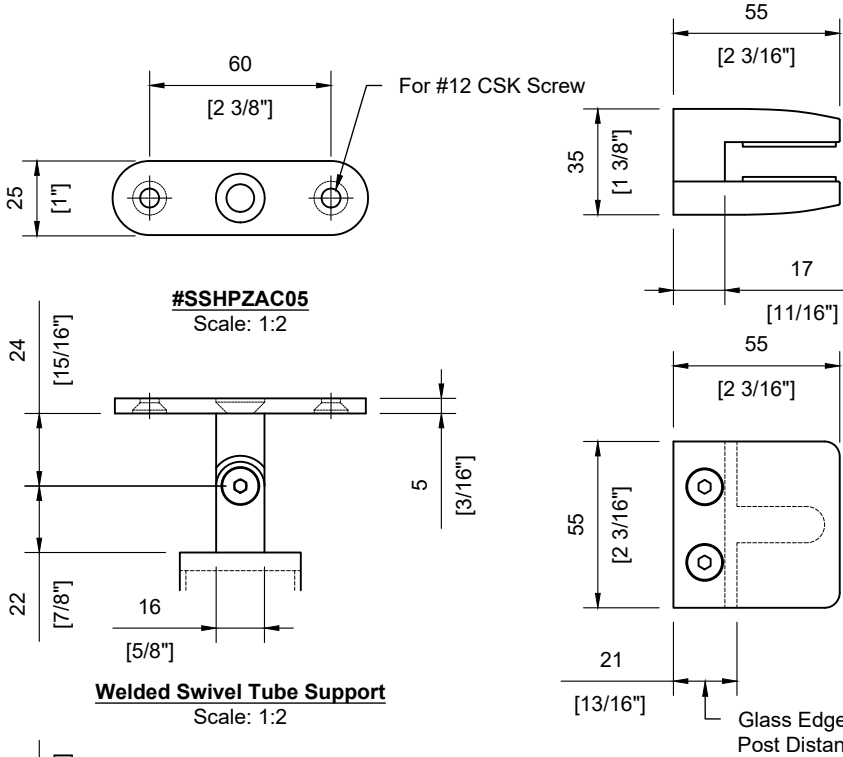

INCLUDED:

Rubber Gasket 10mm & 12mm
 Glass Clips **#SSGC431XX16_**
 Handrail Attachment Plate **#SSHPZAC05**
 Plate Cover **#SSZC0914005_**

#SSHPZAC05
Scale: 1:2

Welded Tube Swivel Support
Scale: 1:2

#SSGC431XX16
Scale: 1:2

Welded Base Plate
Scale: 1:2

Glass Cut-out
Scale: 1:2

#SSPEXS36SBE_
Scale: 1:5

TECHNICAL SPECIFICATION:

Product Code: **#SPEXS36SL_**
 Post Type: Square Post
 Post Size: 40mm [1-9/16"] x 40mm [1-9/16"]
 Post Thickness: 2mm [1/16"]
 Post Height: 932mm [36-11/16"]
 Post Configuration: Stair Line Post 36"
 Post Material: Stainless Steel 304 & 316
 Post Finish: **B** - Powder Coated Black (SS304)
 S - Satin Stainless Steel (SS316)

INCLUDED:

Rubber Gasket 10mm & 12mm
 Glass Clips **#SSGC431XX16_**
 Handrail Attachment Plate **#SSHPZAC05**
 Plate Cover **#SSZC0914005_**

TECHNICAL SPECIFICATION:

Product Code: **#SSPEXS36LNL_**
 Post Type: Square Post
 Post Size: 40mm [1-9/16"] x 40mm [1-9/16"]
 Post Thickness: 2mm [1/16"]
 Post Height: 895mm [35-1/4"]
 Post Configuration: Landing Line Post 36"
 Post Material: Stainless Steel 304 & 316
 Post Finish: **B** - Powder Coated Black (SS304)
 S - Satin Stainless Steel (SS316)

INCLUDED:

Rubber Gasket 10mm & 12mm
 Glass Clips **#SSGC431XX16_**
 Handrail Attachment Plate **#SSHPZAC05**
 Plate Cover **#SSZC0914005_**

TECHNICAL SPECIFICATION:

Product Code: **#SSPEXS36LNE_**
 Post Type: Square Post
 Post Size: 40mm [1-9/16"] x 40mm [1-9/16"]
 Post Thickness: 2mm [1/16"]
 Post Height: 895mm [35-1/4"]
 Post Configuration: Landing End Post 36"
 Post Material: Stainless Steel 304 & 316
 Post Finish: **B** - Powder Coated Black (SS304)
S - Satin Stainless Steel (SS316)