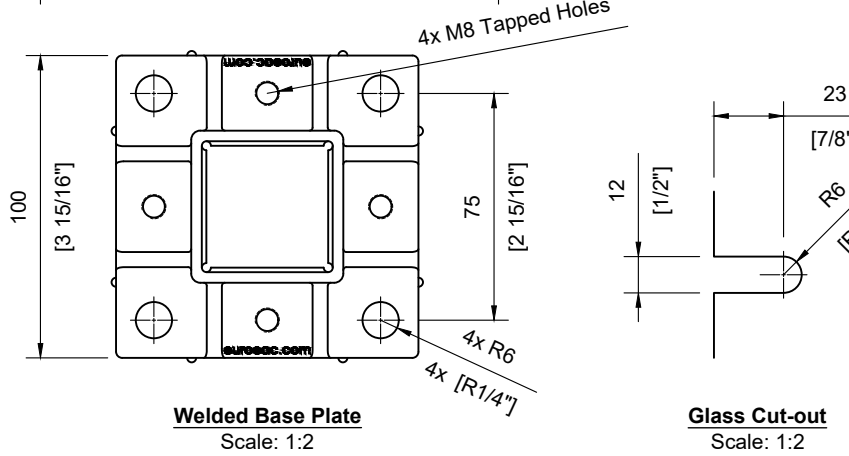

INCLUDED:

Rubber Gasket 10mm & 12mm
 Glass Clips **#SSGC431XX16_**
 Handrail Attachment Plate **#SSHPZAC05**
 Plate Cover **#SSZC0914005_**

TECHNICAL SPECIFICATION:

Product Code: **#SSPEXS36LNL_**
 Post Type: Square Post
 Post Size: 40mm [1-9/16"] x 40mm [1-9/16"]
 Post Thickness: 2mm [1/16"]
 Post Height: 895mm [35-1/4"]
 Post Configuration: Landing Line Post 36"
 Post Material: Stainless Steel 304 & 316
 Post Finish: **B** - Powder Coated Black (SS304)
 S - Satin Stainless Steel (SS316)

INCLUDED:

Rubber Gasket 10mm & 12mm
 Glass Clips **#SSGC431XX16_**
 Handrail Attachment Plate **#SSHPZAC05**
 Plate Cover **#SSZC0914005_**

TECHNICAL SPECIFICATION:

Product Code: **#SSPEXS36LNE_**
 Post Type: Square Post
 Post Size: 40mm [1-9/16"] x 40mm [1-9/16"]
 Post Thickness: 2mm [1/16"]
 Post Height: 895mm [35-1/4"]
 Post Configuration: Landing End Post 36"
 Post Material: Stainless Steel 304 & 316
 Post Finish: **B** - Powder Coated Black (SS304)
S - Satin Stainless Steel (SS316)

INCLUDED:

Rubber Gasket 10mm & 12mm
 Glass Clips **#SSGC431XX16_**
 Handrail Attachment Plate **#SSHPZAC05**
 Plate Cover **#SSZC0914005_**

TECHNICAL SPECIFICATION:

Product Code: **#SSPEXS36LNC_**
 Post Type: Square Post
 Post Size: 40mm [1-9/16"] x 40mm [1-9/16"]
 Post Thickness: 2mm [1/16"]
 Post Height: 895mm [35-1/4"]
 Post Configuration: Landing Corner Post 36"
 Post Material: Stainless Steel 304 & 316
 Post Finish: **B** - Powder Coated Black (SS304)
S - Satin Stainless Steel (SS316)

INCLUDED:

Rubber Gasket 10mm & 12mm
 Glass Clips **#SSGC431XX16_**
 Handrail Attachment Plate **#SSHPZAC06**
 Plate Cover **#SSZC0914005_**

TECHNICAL SPECIFICATION:

Product Code: **#SSPEXS36BL_**
 Post Type: Square Post
 Post Size: 40mm [1-9/16"] x 40mm [1-9/16"]
 Post Thickness: 2mm [1/16"]
 Post Height: 895mm [35-1/4"]
 Post Configuration: Blank Post 36"
 Post Material: Stainless Steel 304 & 316
 Post Finish: **B** - Powder Coated Black (SS304)
 S - Satin Stainless Steel (SS316)