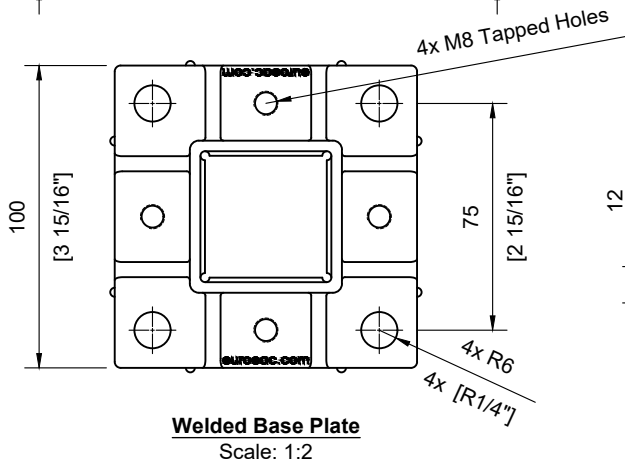

INCLUDED:

Rubber Gasket 10mm & 12mm
 Glass Clips **#SSGC431XX16_**
 Handrail Attachment Plate **#SSHPZAC06**
 Plate Cover **#SSZC0914005_**

TECHNICAL SPECIFICATION:

Product Code: **#SSPEXS36TR_**
 Post Type: Square Post
 Post Size: 40mm [1-9/16"] x 40mm [1-9/16"]
 Post Thickness: 2mm [1/16"]
 Post Height: 1045mm [41-1/8"]
 Post Configuration: Transition Right Post from 36" - 42"
 Post Material: Stainless Steel 304 & 316
 Post Finish: **B** - Powder Coated Black (SS304)
S - Satin Stainless Steel (SS316)

INCLUDED:

Rubber Gasket 10mm & 12mm
 Glass Clips **#SSGC431XX16_**
 Handrail Attachment Plate **#SSHPZAC06**
 Plate Cover **#SSZC0914005_**

TECHNICAL SPECIFICATION:

Product Code: **#SSPEXS42LNL_**
 Post Type: Square Post
 Post Size: 40mm [1-9/16"] x 40mm [1-9/16"]
 Post Thickness: 2mm [1/16"]
 Post Height: 1045mm [41-1/8"]
 Post Configuration: Landing Line Post 42"
 Post Material: Stainless Steel 304 & 316
 Post Finish: **B** - Powder Coated Black (SS304)
S - Satin Stainless Steel (SS316)

INCLUDED:

Rubber Gasket 10mm & 12mm
 Glass Clips **#SSGC431XX16_**
 Handrail Attachment Plate **#SSHPZAC05**
 Plate Cover **#SSZC0914005_**

TECHNICAL SPECIFICATION:

Product Code: **#SPEXS42LNE_**
 Post Type: Square Post
 Post Size: 40mm [1-9/16"] x 40mm [1-9/16"]
 Post Thickness: 2mm [1/16"]
 Post Height: 1045mm [41-1/8"]
 Post Configuration: Landing End Post 42"
 Post Material: Stainless Steel 304 & 316
 Post Finish: **B** - Powder Coated Black (SS304)
S - Satin Stainless Steel (SS316)

INCLUDED:

Rubber Gasket 10mm & 12mm
 Glass Clips **#SSGC431XX16_**
 Handrail Attachment Plate **#SSHPZAC05**
 Plate Cover **#SSZC0914005_**

TECHNICAL SPECIFICATION:

Product Code: **#SPEXS42LNC_**
 Post Type: Square Post
 Post Size: 40mm [1-9/16"] x 40mm [1-9/16"]
 Post Thickness: 2mm [1/16"]
 Post Height: 1045mm [41-1/8"]
 Post Configuration: Landing Corner Post 42"
 Post Material: Stainless Steel 304 & 316
 Post Finish: **B** - Powder Coated Black (SS304)
S - Satin Stainless Steel (SS316)