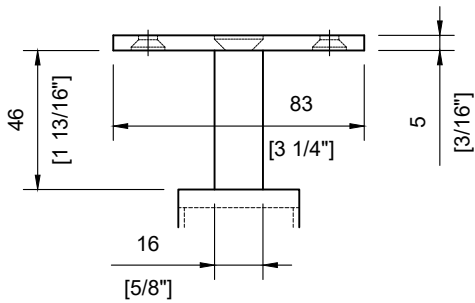

INCLUDED:

Rubber Gasket 10mm & 12mm
 Glass Clips **#SSGC431XX16_**
 Handrail Attachment Plate **#SSHPZAC06**
 Plate Cover **#SSZC0914005_**

TECHNICAL SPECIFICATION:

Product Code: **#SSPEXS42LNL_**
 Post Type: Square Post
 Post Size: 40mm [1-9/16"] x 40mm [1-9/16"]
 Post Thickness: 2mm [1/16"]
 Post Height: 1045mm [41-1/8"]
 Post Configuration: Landing Line Post 42"
 Post Material: Stainless Steel 304 & 316
 Post Finish: **B** - Powder Coated Black (SS304)
S - Satin Stainless Steel (SS316)

INCLUDED:

Rubber Gasket 10mm & 12mm
 Glass Clips **#SSGC431XX16_**
 Handrail Attachment Plate **#SSHPZAC05**
 Plate Cover **#SSZC0914005_**

TECHNICAL SPECIFICATION:

Product Code: **#SPEXS42LNC_**
 Post Type: Square Post
 Post Size: 40mm [1-9/16"] x 40mm [1-9/16"]
 Post Thickness: 2mm [1/16"]
 Post Height: 1045mm [41-1/8"]
 Post Configuration: Landing Corner Post 42"
 Post Material: Stainless Steel 304 & 316
 Post Finish: **B** - Powder Coated Black (SS304)
S - Satin Stainless Steel (SS316)

INCLUDED:

Rubber Gasket 10mm & 12mm
 Glass Clips **#SSGC431XX16_**
 Handrail Attachment Plate **#SSHPZAC06**
 Plate Cover **#SSZC0914005_**

TECHNICAL SPECIFICATION:

Product Code: **#SSPEXS42BL_**
 Post Type: Square Post
 Post Size: 40mm [1-9/16"] x 40mm [1-9/16"]
 Post Thickness: 2mm [1/16"]
 Post Height: 1045mm [41-1/8"]
 Post Configuration: Blank Post 42"
 Post Material: Stainless Steel 304 & 316
 Post Finish: **B** - Powder Coated Black (SS304)
S - Satin Stainless Steel (SS316)

INCLUDED:

Handrail Attachment Plate **#SSHPZAC05**
 Plate Cover **#SSZC0914005_**

#SSHPZAC05
 Scale: 1:2

Welded Fixed Tube Support
 Scale: 1:2

Welded Base Plate
 Scale: 1:2

#SSPEXS42BL
 Scale: 1:5