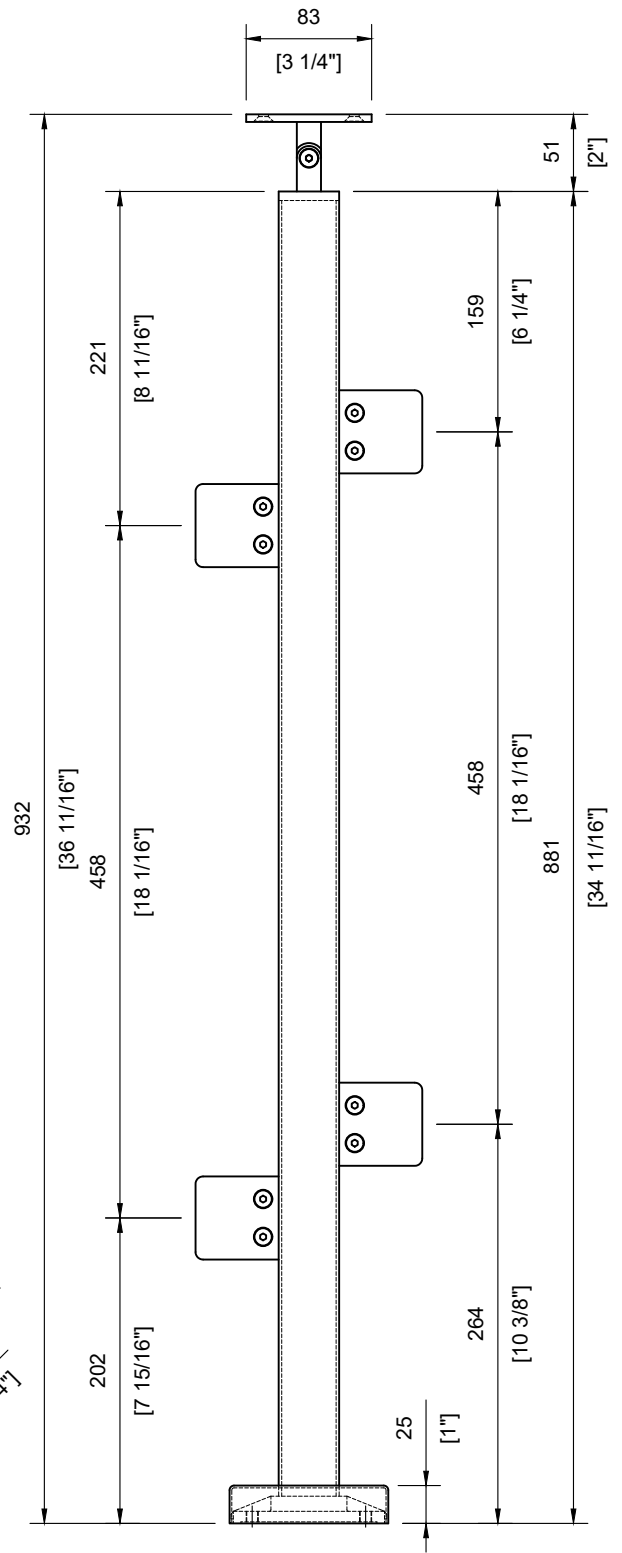

TECHNICAL SPECIFICATION:

Product Code: **#SSPEXS36SBE_**
 Post Type: Square Post
 Post Size: 40mm [1-9/16"] x 40mm [1-9/16"]
 Post Thickness: 2mm [1/16"]
 Post Height: 932mm [36-11/16"]
 Post Configuration: Stair Bottom End Post 36"
 Post Material: Stainless Steel 304 & 316
 Post Finish: **B** - Powder Coated Black (SS304)
 S - Satin Stainless Steel (SS316)

INCLUDED:

Rubber Gasket 10mm & 12mm
 Glass Clips **#SSGC431XX16_**
 Handrail Attachment Plate **#SSHPZAC05**
 Plate Cover **#SSZC0914005_**

#SSHPZAC05
Scale: 1:2

Welded Tube Swivel Support
Scale: 1:2

#SSGC431XX16
Scale: 1:2

Welded Base Plate
Scale: 1:2

Glass Cut-out
Scale: 1:2

#SSPEXS36SBE_
Scale: 1:5

TECHNICAL SPECIFICATION:

Product Code: **#SPEXS36SL_**
 Post Type: Square Post
 Post Size: 40mm [1-9/16"] x 40mm [1-9/16"]
 Post Thickness: 2mm [1/16"]
 Post Height: 932mm [36-11/16"]
 Post Configuration: Stair Line Post 36"
 Post Material: Stainless Steel 304 & 316
 Post Finish: **B** - Powder Coated Black (SS304)
 S - Satin Stainless Steel (SS316)

INCLUDED:

Rubber Gasket 10mm & 12mm
 Glass Clips **#SSGC431XX16_**
 Handrail Attachment Plate **#SSHPZAC05**
 Plate Cover **#SSZC0914005_**

TECHNICAL SPECIFICATION:

Product Code: **#SSPEXS36LNL_**
 Post Type: Square Post
 Post Size: 40mm [1-9/16"] x 40mm [1-9/16"]
 Post Thickness: 2mm [1/16"]
 Post Height: 895mm [35-1/4"]
 Post Configuration: Landing Line Post 36"
 Post Material: Stainless Steel 304 & 316
 Post Finish: **B** - Powder Coated Black (SS304)
 S - Satin Stainless Steel (SS316)