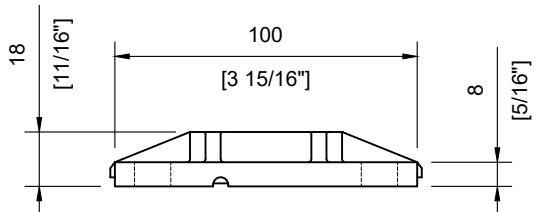

TECHNICAL SPECIFICATION:

Product Code: **#SSPEXS36SBE_**
 Post Type: Square Post
 Post Size: 40mm [1-9/16"] x 40mm [1-9/16"]
 Post Thickness: 2mm [1/16"]
 Post Height: 932mm [36-11/16"]
 Post Configuration: Stair Bottom End Post 36"
 Post Material: Stainless Steel 304 & 316
 Post Finish: **B** - Powder Coated Black (SS304)
 S - Satin Stainless Steel (SS316)

Welded Base Plate
Scale: 1:2

Glass Cut-out
Scale: 1:2

#SSPEXS36SBE_
Scale: 1:5

TECHNICAL SPECIFICATION:

Product Code: **#SPEXS36SL_**
 Post Type: Square Post
 Post Size: 40mm [1-9/16"] x 40mm [1-9/16"]
 Post Thickness: 2mm [1/16"]
 Post Height: 932mm [36-11/16"]
 Post Configuration: Stair Line Post 36"
 Post Material: Stainless Steel 304 & 316
 Post Finish: **B** - Powder Coated Black (SS304)
 S - Satin Stainless Steel (SS316)

INCLUDED:

Rubber Gasket 10mm & 12mm
 Glass Clips **#SSGC431XX16_**
 Handrail Attachment Plate **#SSHPZAC05**
 Plate Cover **#SSZC0914005_**

TECHNICAL SPECIFICATION:

Product Code: **#SSPEXS36LNL_**
 Post Type: Square Post
 Post Size: 40mm [1-9/16"] x 40mm [1-9/16"]
 Post Thickness: 2mm [1/16"]
 Post Height: 895mm [35-1/4"]
 Post Configuration: Landing Line Post 36"
 Post Material: Stainless Steel 304 & 316
 Post Finish: **B** - Powder Coated Black (SS304)
 S - Satin Stainless Steel (SS316)

INCLUDED:

Rubber Gasket 10mm & 12mm
 Glass Clips **#SSGC431XX16_**
 Handrail Attachment Plate **#SSHPZAC05**
 Plate Cover **#SSZC0914005_**

TECHNICAL SPECIFICATION:

Product Code: **#SSPEXS36LNE_**
 Post Type: Square Post
 Post Size: 40mm [1-9/16"] x 40mm [1-9/16"]
 Post Thickness: 2mm [1/16"]
 Post Height: 895mm [35-1/4"]
 Post Configuration: Landing End Post 36"
 Post Material: Stainless Steel 304 & 316
 Post Finish: **B** - Powder Coated Black (SS304)
S - Satin Stainless Steel (SS316)