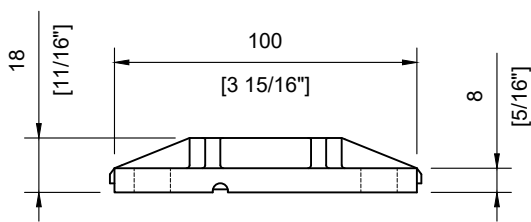

INCLUDED:

Handrail Attachment Plate **#SSHPZAC05**
 Plate Cover **#SSZC0914005_**

#SSHPZAC05
Scale: 1:2

Welded Fixed Tube Support
Scale: 1:2

Welded Base Plate
Scale: 1:2

#SSPEXS36BL
Scale: 1:5

TECHNICAL SPECIFICATION:

Product Code: **#SPEXS36T42_**
 Post Type: Square Post
 Post Size: 40mm [1-9/16"] x 40mm [1-9/16"]
 Post Thickness: 2mm [1/16"]
 Post Height: 1045mm [41-1/8"]
 Post Configuration: Transition Line Post from 36" - 42"
 Post Material: Stainless Steel 304 & 316
 Post Finish: **B** - Powder Coated Black (SS304)
S - Satin Stainless Steel (SS316)

INCLUDED:

Rubber Gasket 10mm & 12mm
 Glass Clips **#SSGC431XX16_**
 Handrail Attachment Plate **#SSHPZAC05**
 Plate Cover **#SSZC0914005_**

TECHNICAL SPECIFICATION:

Product Code: **#SSPEXS36TL_**
 Post Type: Square Post
 Post Size: 40mm [1-9/16"] x 40mm [1-9/16"]
 Post Thickness: 2mm [1/16"]
 Post Height: 1045mm [41-1/8"]
 Post Configuration: Transition Left Post from 36" - 42"
 Post Material: Stainless Steel 304 & 316
 Post Finish: **B** - Powder Coated Black (SS304)
S - Satin Stainless Steel (SS316)

INCLUDED:

Rubber Gasket 10mm & 12mm
 Glass Clips **#SSGC431XX16_**
 Handrail Attachment Plate **#SSHPZAC06**
 Plate Cover **#SSZC0914005_**

TECHNICAL SPECIFICATION:

Product Code: **#SSPEXS36TR_**
 Post Type: Square Post
 Post Size: 40mm [1-9/16"] x 40mm [1-9/16"]
 Post Thickness: 2mm [1/16"]
 Post Height: 1045mm [41-1/8"]
 Post Configuration: Transition Right Post from 36" - 42"
 Post Material: Stainless Steel 304 & 316
 Post Finish: **B** - Powder Coated Black (SS304)
S - Satin Stainless Steel (SS316)