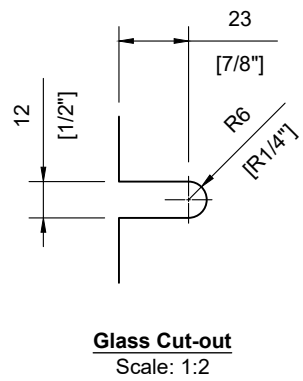

Welded Base Plate
Scale: 1:2

Glass Cut-out
Scale: 1:2

#SSPEXS36SBE_
Scale: 1:5

TECHNICAL SPECIFICATION:

Product Code: **#SPEXS36SL_**
 Post Type: Square Post
 Post Size: 40mm [1-9/16"] x 40mm [1-9/16"]
 Post Thickness: 2mm [1/16"]
 Post Height: 932mm [36-11/16"]
 Post Configuration: Stair Line Post 36"
 Post Material: Stainless Steel 304 & 316
 Post Finish: **B** - Powder Coated Black (SS304)
 S - Satin Stainless Steel (SS316)

INCLUDED:

Rubber Gasket 10mm & 12mm
 Glass Clips **#SSGC431XX16_**
 Handrail Attachment Plate **#SSHPZAC05**
 Plate Cover **#SSZC0914005_**

TECHNICAL SPECIFICATION:

Product Code: **#SSPEXS36LNE_**
 Post Type: Square Post
 Post Size: 40mm [1-9/16"] x 40mm [1-9/16"]
 Post Thickness: 2mm [1/16"]
 Post Height: 895mm [35-1/4"]
 Post Configuration: Landing End Post 36"
 Post Material: Stainless Steel 304 & 316
 Post Finish: **B** - Powder Coated Black (SS304)
S - Satin Stainless Steel (SS316)

INCLUDED:

Rubber Gasket 10mm & 12mm
 Glass Clips **#SSGC431XX16_**
 Handrail Attachment Plate **#SSHPZAC05**
 Plate Cover **#SSZC0914005_**

TECHNICAL SPECIFICATION:

Product Code: **#SSPEXS36LNC_**
 Post Type: Square Post
 Post Size: 40mm [1-9/16"] x 40mm [1-9/16"]
 Post Thickness: 2mm [1/16"]
 Post Height: 895mm [35-1/4"]
 Post Configuration: Landing Corner Post 36"
 Post Material: Stainless Steel 304 & 316
 Post Finish: **B** - Powder Coated Black (SS304)
S - Satin Stainless Steel (SS316)

INCLUDED:

Rubber Gasket 10mm & 12mm
 Glass Clips **#SSGC431XX16_**
 Handrail Attachment Plate **#SSHPZAC06**
 Plate Cover **#SSZC0914005_**

TECHNICAL SPECIFICATION:

Product Code: **#SSPEXS36BL_**
 Post Type: Square Post
 Post Size: 40mm [1-9/16"] x 40mm [1-9/16"]
 Post Thickness: 2mm [1/16"]
 Post Height: 895mm [35-1/4"]
 Post Configuration: Blank Post 36"
 Post Material: Stainless Steel 304 & 316
 Post Finish: **B** - Powder Coated Black (SS304)
 S - Satin Stainless Steel (SS316)