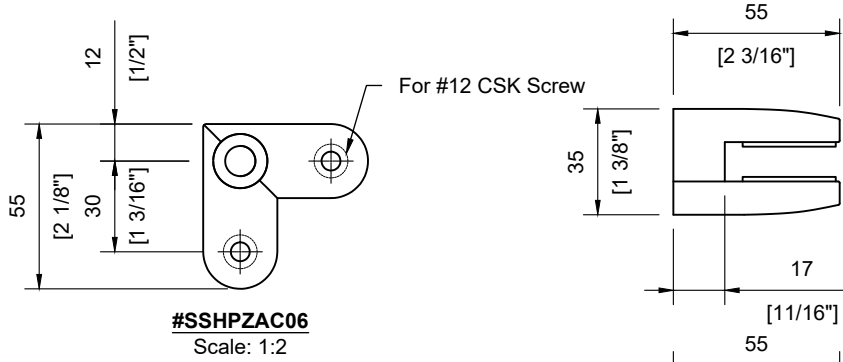

INCLUDED:

Rubber Gasket 10mm & 12mm
 Glass Clips **#SSGC431XX16_**
 Handrail Attachment Plate **#SSHPZAC06**
 Plate Cover **#SSZC0914005_**

TECHNICAL SPECIFICATION:

Product Code: **#SSPEXS42LNL_**
 Post Type: Square Post
 Post Size: 40mm [1-9/16"] x 40mm [1-9/16"]
 Post Thickness: 2mm [1/16"]
 Post Height: 1045mm [41-1/8"]
 Post Configuration: Landing Line Post 42"
 Post Material: Stainless Steel 304 & 316
 Post Finish: **B** - Powder Coated Black (SS304)
S - Satin Stainless Steel (SS316)

INCLUDED:

Rubber Gasket 10mm & 12mm
 Glass Clips **#SSGC431XX16_**
 Handrail Attachment Plate **#SSHPZAC05**
 Plate Cover **#SSZC0914005_**

TECHNICAL SPECIFICATION:

Product Code: **#SPEXS42LNE_**
 Post Type: Square Post
 Post Size: 40mm [1-9/16"] x 40mm [1-9/16"]
 Post Thickness: 2mm [1/16"]
 Post Height: 1045mm [41-1/8"]
 Post Configuration: Landing End Post 42"
 Post Material: Stainless Steel 304 & 316
 Post Finish: **B** - Powder Coated Black (SS304)
S - Satin Stainless Steel (SS316)

INCLUDED:

Rubber Gasket 10mm & 12mm
 Glass Clips **#SSGC431XX16_**
 Handrail Attachment Plate **#SSHPZAC05**
 Plate Cover **#SSZC0914005_**

TECHNICAL SPECIFICATION:

Product Code: **#SPEXS42LNC_**
 Post Type: Square Post
 Post Size: 40mm [1-9/16"] x 40mm [1-9/16"]
 Post Thickness: 2mm [1/16"]
 Post Height: 1045mm [41-1/8"]
 Post Configuration: Landing Corner Post 42"
 Post Material: Stainless Steel 304 & 316
 Post Finish: **B** - Powder Coated Black (SS304)
S - Satin Stainless Steel (SS316)

INCLUDED:

Rubber Gasket 10mm & 12mm
 Glass Clips **#SSGC431XX16_**
 Handrail Attachment Plate **#SSHPZAC06**
 Plate Cover **#SSZC0914005_**

TECHNICAL SPECIFICATION:

Product Code: **#SSPEXS42BL_**
 Post Type: Square Post
 Post Size: 40mm [1-9/16"] x 40mm [1-9/16"]
 Post Thickness: 2mm [1/16"]
 Post Height: 1045mm [41-1/8"]
 Post Configuration: Blank Post 42"
 Post Material: Stainless Steel 304 & 316
 Post Finish: **B** - Powder Coated Black (SS304)
S - Satin Stainless Steel (SS316)