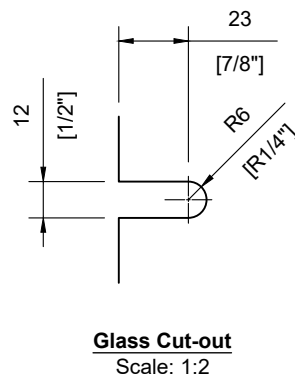

TECHNICAL SPECIFICATION:

Product Code: **#SSPEXS36SBE_**
 Post Type: Square Post
 Post Size: 40mm [1-9/16"] x 40mm [1-9/16"]
 Post Thickness: 2mm [1/16"]
 Post Height: 932mm [36-11/16"]
 Post Configuration: Stair Bottom End Post 36"
 Post Material: Stainless Steel 304 & 316
 Post Finish: **B** - Powder Coated Black (SS304)
 S - Satin Stainless Steel (SS316)

Welded Base Plate
Scale: 1:2

Glass Cut-out
Scale: 1:2

#SSPEXS36SBE_
Scale: 1:5

TECHNICAL SPECIFICATION:

Product Code: **#SPEXS36SL_**
 Post Type: Square Post
 Post Size: 40mm [1-9/16"] x 40mm [1-9/16"]
 Post Thickness: 2mm [1/16"]
 Post Height: 932mm [36-11/16"]
 Post Configuration: Stair Line Post 36"
 Post Material: Stainless Steel 304 & 316
 Post Finish: **B** - Powder Coated Black (SS304)
 S - Satin Stainless Steel (SS316)

INCLUDED:

Rubber Gasket 10mm & 12mm
 Glass Clips **#SSGC431XX16_**
 Handrail Attachment Plate **#SSHPZAC05**
 Plate Cover **#SSZC0914005_**

TECHNICAL SPECIFICATION:

Product Code: **#SSPEXS36LNL_**
 Post Type: Square Post
 Post Size: 40mm [1-9/16"] x 40mm [1-9/16"]
 Post Thickness: 2mm [1/16"]
 Post Height: 895mm [35-1/4"]
 Post Configuration: Landing Line Post 36"
 Post Material: Stainless Steel 304 & 316
 Post Finish: **B** - Powder Coated Black (SS304)
 S - Satin Stainless Steel (SS316)

INCLUDED:

Rubber Gasket 10mm & 12mm
 Glass Clips **#SSGC431XX16_**
 Handrail Attachment Plate **#SSHPZAC05**
 Plate Cover **#SSZC0914005_**

TECHNICAL SPECIFICATION:

Product Code: **#SSPEXS36LNE_**
 Post Type: Square Post
 Post Size: 40mm [1-9/16"] x 40mm [1-9/16"]
 Post Thickness: 2mm [1/16"]
 Post Height: 895mm [35-1/4"]
 Post Configuration: Landing End Post 36"
 Post Material: Stainless Steel 304 & 316
 Post Finish: **B** - Powder Coated Black (SS304)
S - Satin Stainless Steel (SS316)