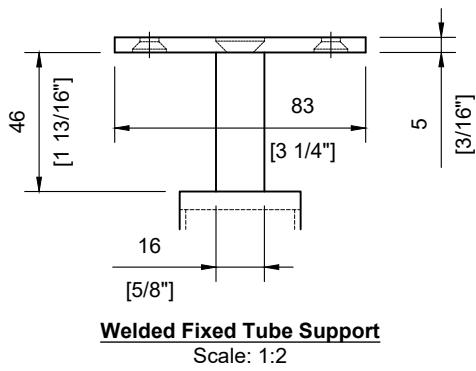

INCLUDED:

Rubber Gasket 10mm & 12mm
 Glass Clips **#SSGC431XX16_**
 Handrail Attachment Plate **#SSHPZAC06**
 Plate Cover **#SSZC0914005_**

TECHNICAL SPECIFICATION:

Product Code: **#SSPEXS36TR_**
 Post Type: Square Post
 Post Size: 40mm [1-9/16"] x 40mm [1-9/16"]
 Post Thickness: 2mm [1/16"]
 Post Height: 1045mm [41-1/8"]
 Post Configuration: Transition Right Post from 36" - 42"
 Post Material: Stainless Steel 304 & 316
 Post Finish: **B** - Powder Coated Black (SS304)
S - Satin Stainless Steel (SS316)

INCLUDED:

Rubber Gasket 10mm & 12mm
 Glass Clips **#SSGC431XX16_**
 Handrail Attachment Plate **#SSHPZAC06**
 Plate Cover **#SSZC0914005_**

TECHNICAL SPECIFICATION:

Product Code: **#SSPEXS42LNL_**
 Post Type: Square Post
 Post Size: 40mm [1-9/16"] x 40mm [1-9/16"]
 Post Thickness: 2mm [1/16"]
 Post Height: 1045mm [41-1/8"]
 Post Configuration: Landing Line Post 42"
 Post Material: Stainless Steel 304 & 316
 Post Finish: **B** - Powder Coated Black (SS304)
S - Satin Stainless Steel (SS316)

INCLUDED:

Rubber Gasket 10mm & 12mm
 Glass Clips **#SSGC431XX16_**
 Handrail Attachment Plate **#SSHPZAC05**
 Plate Cover **#SSZC0914005_**

TECHNICAL SPECIFICATION:

Product Code: **#SPEXS42LNE_**
 Post Type: Square Post
 Post Size: 40mm [1-9/16"] x 40mm [1-9/16"]
 Post Thickness: 2mm [1/16"]
 Post Height: 1045mm [41-1/8"]
 Post Configuration: Landing End Post 42"
 Post Material: Stainless Steel 304 & 316
 Post Finish: **B** - Powder Coated Black (SS304)
S - Satin Stainless Steel (SS316)

INCLUDED:

Rubber Gasket 10mm & 12mm
 Glass Clips **#SSGC431XX16_**
 Handrail Attachment Plate **#SSHPZAC05**
 Plate Cover **#SSZC0914005_**

TECHNICAL SPECIFICATION:

Product Code: **#SPEXS42LNC_**
 Post Type: Square Post
 Post Size: 40mm [1-9/16"] x 40mm [1-9/16"]
 Post Thickness: 2mm [1/16"]
 Post Height: 1045mm [41-1/8"]
 Post Configuration: Landing Corner Post 42"
 Post Material: Stainless Steel 304 & 316
 Post Finish: **B** - Powder Coated Black (SS304)
S - Satin Stainless Steel (SS316)