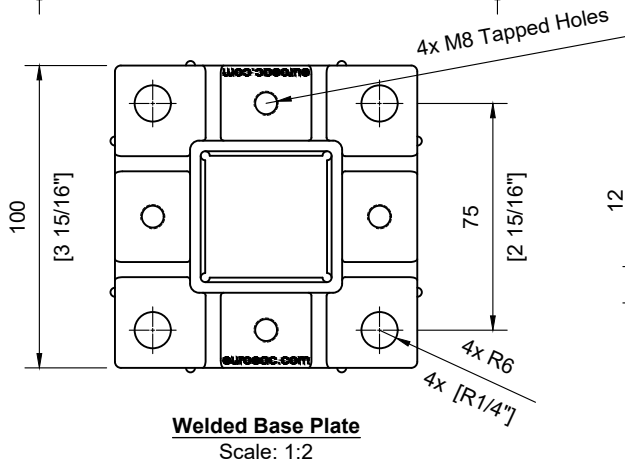

Welded Base Plate
Scale: 1:2

Glass Cut-out
Scale: 1:2

#SSPEXS36SBE_
Scale: 1:5

TECHNICAL SPECIFICATION:

Product Code: **#SPEXS36SL_**
 Post Type: Square Post
 Post Size: 40mm [1-9/16"] x 40mm [1-9/16"]
 Post Thickness: 2mm [1/16"]
 Post Height: 932mm [36-11/16"]
 Post Configuration: Stair Line Post 36"
 Post Material: Stainless Steel 304 & 316
 Post Finish: **B** - Powder Coated Black (SS304)
 S - Satin Stainless Steel (SS316)

INCLUDED:

Rubber Gasket 10mm & 12mm
 Glass Clips **#SSGC431XX16_**
 Handrail Attachment Plate **#SSHPZAC05**
 Plate Cover **#SSZC0914005_**

TECHNICAL SPECIFICATION:

Product Code: **#SSPEXS36LNL_**
 Post Type: Square Post
 Post Size: 40mm [1-9/16"] x 40mm [1-9/16"]
 Post Thickness: 2mm [1/16"]
 Post Height: 895mm [35-1/4"]
 Post Configuration: Landing Line Post 36"
 Post Material: Stainless Steel 304 & 316
 Post Finish: **B** - Powder Coated Black (SS304)
 S - Satin Stainless Steel (SS316)

INCLUDED:

Rubber Gasket 10mm & 12mm
 Glass Clips **#SSGC431XX16_**
 Handrail Attachment Plate **#SSHPZAC05**
 Plate Cover **#SSZC0914005_**

TECHNICAL SPECIFICATION:

Product Code: **#SSPEXS36LNE_**
 Post Type: Square Post
 Post Size: 40mm [1-9/16"] x 40mm [1-9/16"]
 Post Thickness: 2mm [1/16"]
 Post Height: 895mm [35-1/4"]
 Post Configuration: Landing End Post 36"
 Post Material: Stainless Steel 304 & 316
 Post Finish: **B** - Powder Coated Black (SS304)
S - Satin Stainless Steel (SS316)

INCLUDED:

Rubber Gasket 10mm & 12mm
 Glass Clips **#SSGC431XX16_**
 Handrail Attachment Plate **#SSHPZAC05**
 Plate Cover **#SSZC0914005_**

TECHNICAL SPECIFICATION:

Product Code: **#SSPEXS36LNC_**
 Post Type: Square Post
 Post Size: 40mm [1-9/16"] x 40mm [1-9/16"]
 Post Thickness: 2mm [1/16"]
 Post Height: 895mm [35-1/4"]
 Post Configuration: Landing Corner Post 36"
 Post Material: Stainless Steel 304 & 316
 Post Finish: **B** - Powder Coated Black (SS304)
S - Satin Stainless Steel (SS316)