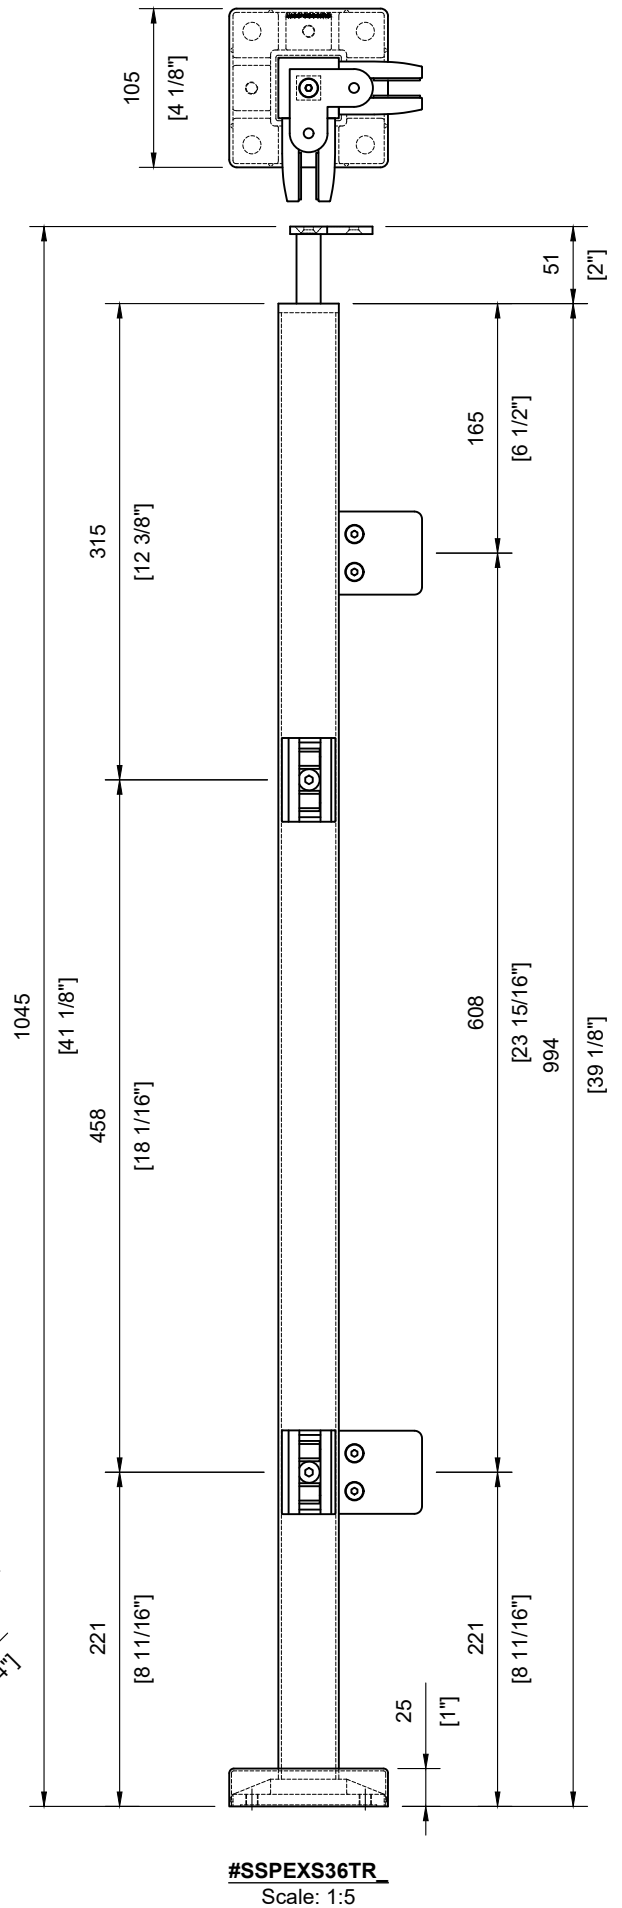

TECHNICAL SPECIFICATION:

Product Code: **#SSPEXS36TR_**
Post Type: Square Post
Post Size: 40mm [1-9/16"] x 40mm [1-9/16"]
Post Thickness: 2mm [1/16"]
Post Height: 1045mm [41-1/8"]
Post Configuration: Transition Right Post from 36" - 42"
Post Material: Stainless Steel 304 & 316
Post Finish: **B** - Powder Coated Black (SS304)
S - Satin Stainless Steel (SS316)

INCLUDED:

Rubber Gasket 10mm & 12mm
Glass Clips **#SSGC431XX16_**
Handrail Attachment Plate **#SSHPZAC06**
Plate Cover **#SSZC0914005_**