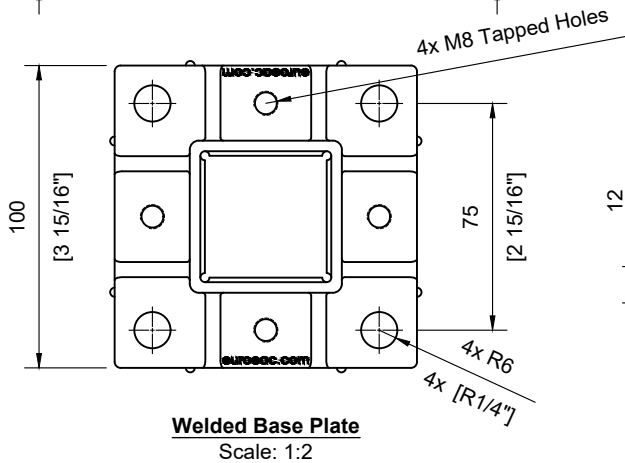

TECHNICAL SPECIFICATION:

Product Code: **#SSPEXS42LNL_**
Post Type: Square Post
Post Size: 40mm [1-9/16"] x 40mm [1-9/16"]
Post Thickness: 2mm [1/16"]
Post Height: 1045mm [41-1/8"]
Post Configuration: Landing Line Post 42"
Post Material: Stainless Steel 304 & 316
Post Finish: **B** - Powder Coated Black (SS304)
S - Satin Stainless Steel (SS316)

INCLUDED:

Rubber Gasket 10mm & 12mm
Glass Clips **#SSGC431XX16_**
Handrail Attachment Plate **#SSHPZAC05**
Plate Cover **#SSZC0914005_**