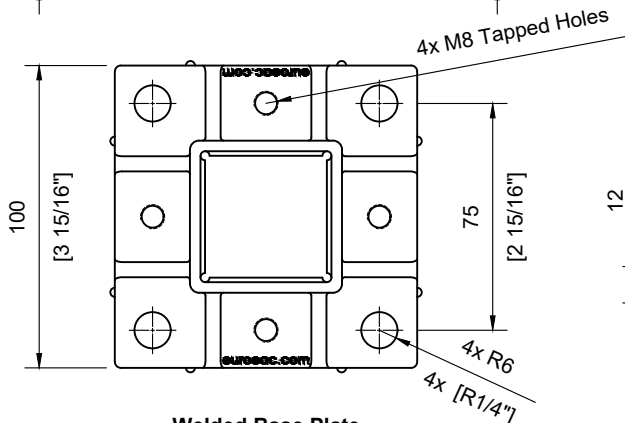

TECHNICAL SPECIFICATION:

Product Code: **#SSPEXS36SBE_**
 Post Type: Square Post
 Post Size: 40mm [1-9/16"] x 40mm [1-9/16"]
 Post Thickness: 2mm [1/16"]
 Post Height: 932mm [36-11/16"]
 Post Configuration: Stair Bottom End Post 36"
 Post Material: Stainless Steel 304 & 316
 Post Finish: **B** - Powder Coated Black (SS304)
 S - Satin Stainless Steel (SS316)

INCLUDED:

Rubber Gasket 10mm & 12mm
 Glass Clips **#SSGC431XX16_**
 Handrail Attachment Plate **#SSHPZAC05**
 Plate Cover **#SSZC0914005_**

#SSHPZAC05
Scale: 1:2

Welded Tube Swivel Support
Scale: 1:2

#SSGC431XX16
Scale: 1:2

Welded Base Plate
Scale: 1:2

Glass Cut-out
Scale: 1:2

#SSPEXS36SBE_
Scale: 1:5

TECHNICAL SPECIFICATION:

Product Code: **#SPEXS36SL_**
 Post Type: Square Post
 Post Size: 40mm [1-9/16"] x 40mm [1-9/16"]
 Post Thickness: 2mm [1/16"]
 Post Height: 932mm [36-11/16"]
 Post Configuration: Stair Line Post 36"
 Post Material: Stainless Steel 304 & 316
 Post Finish: **B** - Powder Coated Black (SS304)
 S - Satin Stainless Steel (SS316)

INCLUDED:

Rubber Gasket 10mm & 12mm
 Glass Clips **#SSGC431XX16_**
 Handrail Attachment Plate **#SSHPZAC05**
 Plate Cover **#SSZC0914005_**

TECHNICAL SPECIFICATION:

Product Code: **#SSPEXS36LNL_**
 Post Type: Square Post
 Post Size: 40mm [1-9/16"] x 40mm [1-9/16"]
 Post Thickness: 2mm [1/16"]
 Post Height: 895mm [35-1/4"]
 Post Configuration: Landing Line Post 36"
 Post Material: Stainless Steel 304 & 316
 Post Finish: **B** - Powder Coated Black (SS304)
 S - Satin Stainless Steel (SS316)