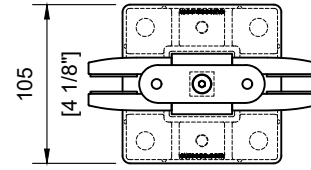

TECHNICAL SPECIFICATION:

Product Code: **#SSPEXS36SBE_**
 Post Type: Square Post
 Post Size: 40mm [1-9/16"] x 40mm [1-9/16"]
 Post Thickness: 2mm [1/16"]
 Post Height: 932mm [36-11/16"]
 Post Configuration: Stair Bottom End Post 36"
 Post Material: Stainless Steel 304 & 316
 Post Finish: **B** - Powder Coated Black (SS304)
 S - Satin Stainless Steel (SS316)

Welded Base Plate
Scale: 1:2

Glass Cut-out
Scale: 1:2

#SSPEXS36SBE_
Scale: 1:5

TECHNICAL SPECIFICATION:

Product Code: **#SPEXS36SL_**
 Post Type: Square Post
 Post Size: 40mm [1-9/16"] x 40mm [1-9/16"]
 Post Thickness: 2mm [1/16"]
 Post Height: 932mm [36-11/16"]
 Post Configuration: Stair Line Post 36"
 Post Material: Stainless Steel 304 & 316
 Post Finish: **B** - Powder Coated Black (SS304)
 S - Satin Stainless Steel (SS316)

INCLUDED:

Rubber Gasket 10mm & 12mm
 Glass Clips **#SSGC431XX16_**
 Handrail Attachment Plate **#SSHPZAC05**
 Plate Cover **#SSZC0914005_**

TECHNICAL SPECIFICATION:

Product Code: **#SSPEXS36LNL_**
 Post Type: Square Post
 Post Size: 40mm [1-9/16"] x 40mm [1-9/16"]
 Post Thickness: 2mm [1/16"]
 Post Height: 895mm [35-1/4"]
 Post Configuration: Landing Line Post 36"
 Post Material: Stainless Steel 304 & 316
 Post Finish: **B** - Powder Coated Black (SS304)
 S - Satin Stainless Steel (SS316)

INCLUDED:

Rubber Gasket 10mm & 12mm
 Glass Clips **#SSGC431XX16_**
 Handrail Attachment Plate **#SSHPZAC05**
 Plate Cover **#SSZC0914005_**

TECHNICAL SPECIFICATION:

Product Code: **#SSPEXS36LNE_**
 Post Type: Square Post
 Post Size: 40mm [1-9/16"] x 40mm [1-9/16"]
 Post Thickness: 2mm [1/16"]
 Post Height: 895mm [35-1/4"]
 Post Configuration: Landing End Post 36"
 Post Material: Stainless Steel 304 & 316
 Post Finish: **B** - Powder Coated Black (SS304)
S - Satin Stainless Steel (SS316)