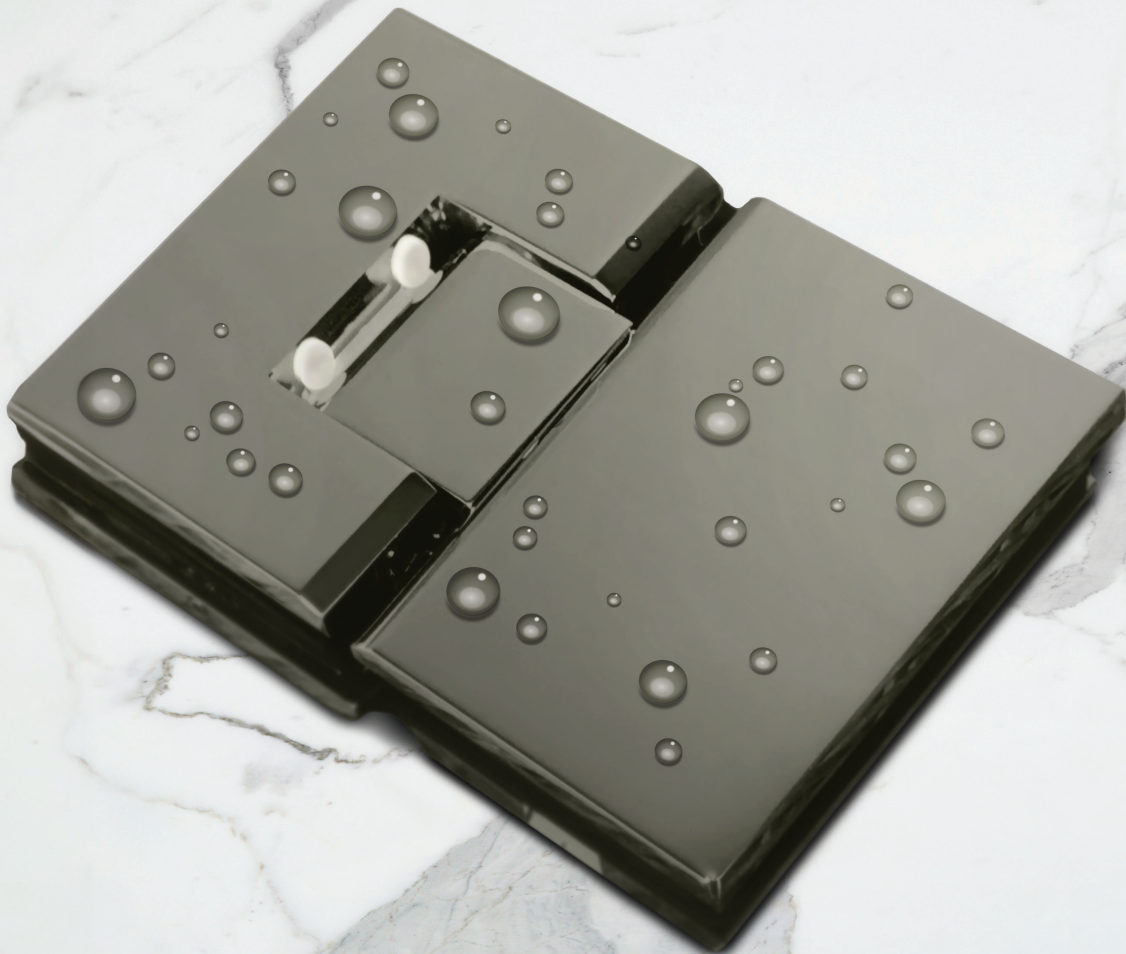

# STOCK UP & SAVE SHOWER HINGE SALE

**FOR A LIMITED TIME ONLY!**

Receive an **EXTRA 5% OFF** when you purchase 100+ pieces of any on-sale shower hinges in-store only.

Stock up and **SAVE BIG** while supplies last!

euroeac.com

Available while supplies last on all IN-STORE, IN-STOCK items only. Sale ends December 31, 2024.

**Available Finishes**

Shop all  
Standard  
Shower  
Hinges Online

	<u>REGULAR PRICE</u>	<u>SALE PRICE</u>
SSSFHWCP	\$48.40	<b>\$20.57</b>
SSSFHWBN	\$50.16	<b>\$21.82</b>
SSSFHWB	\$52.80	<b>\$22.44</b>
SSSFHWG	\$65.12	<b>\$27.68</b>
SSSFHWGM	\$65.12	<b>\$27.68</b>