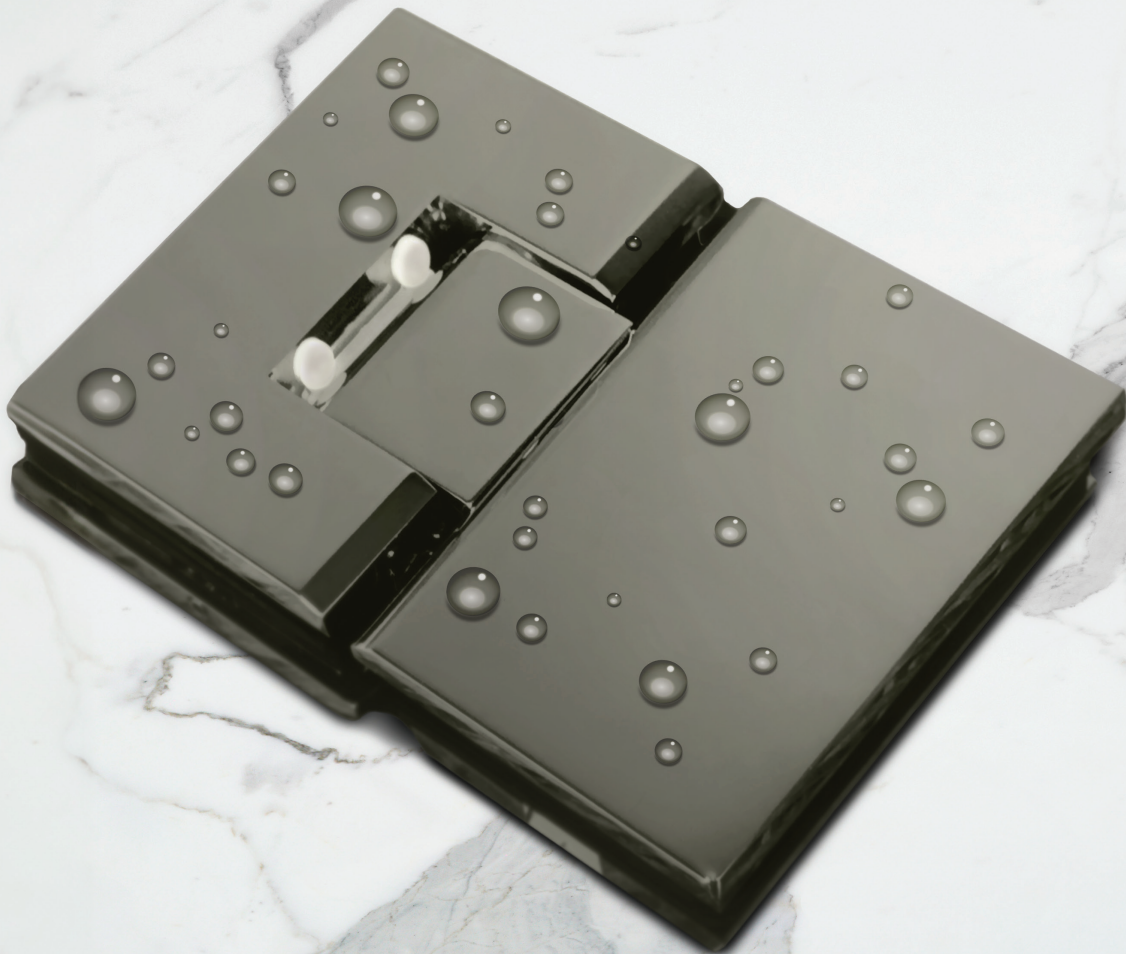

# STOCK UP & SAVE SHOWER HINGE SALE

**FOR A LIMITED TIME ONLY!**

Receive an **EXTRA 5% OFF** when you purchase 100+ pieces of any on-sale shower hinges in-store only.

Stock up and **SAVE BIG** while supplies last!

[euroeac.com](http://euroeac.com)

Available while supplies last on all IN-STORE, IN-STOCK items only. Sale ends December 31, 2024.

**Available  
Finishes**

Shop all  
Standard  
Shower  
Hinges Online

SSSFHWCP \$ **20.57**  
SSSFHWBN \$ **21.82**  
SSSFHWB \$ **22.44**  
SSSFHWG \$ **27.68**  
SSSFHWGM \$ **27.68**