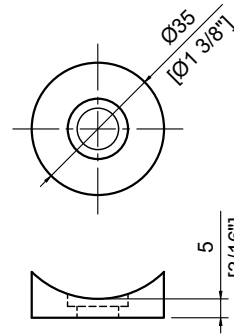

**STRAIGHT SINGLE POST SPIDER**

#SSHPZAC07

**STRAIGHT DOUBLE POST SPIDER**

#SSHPZAC08

**ARM GLASS CONNECTOR ADAPTER  
FOR Ø50 [Ø2\"] ROUND POST**

#SSHPZAC09

**FIXED GLASS CONNECTOR FOR POST SPIDER**

#SSHPZAC10

**SWIVEL GLASS CONNECTOR FOR POST SPIDER**

#SSHPZAC11