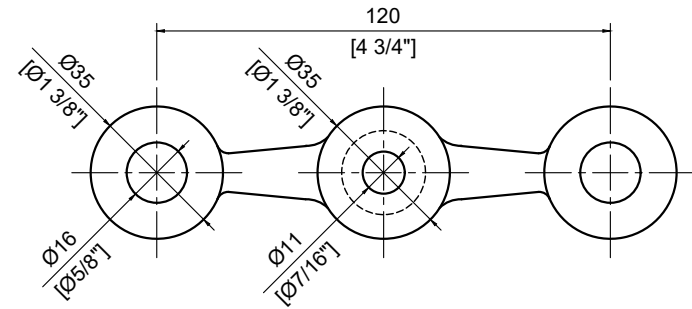

**STRAIGHT SINGLE POST SPIDER**

#SSHPZAC07

**STRAIGHT DOUBLE POST SPIDER**

#SSHPZAC08

**ARM GLASS CONNECTOR ADAPTER  
FOR Ø50 [Ø2\"] ROUND POST**

#SSHPZAC09

**FIXED GLASS CONNECTOR FOR POST SPIDER**

#SSHPZAC10

**SWIVEL GLASS CONNECTOR FOR POST SPIDER**

#SSHPZAC11