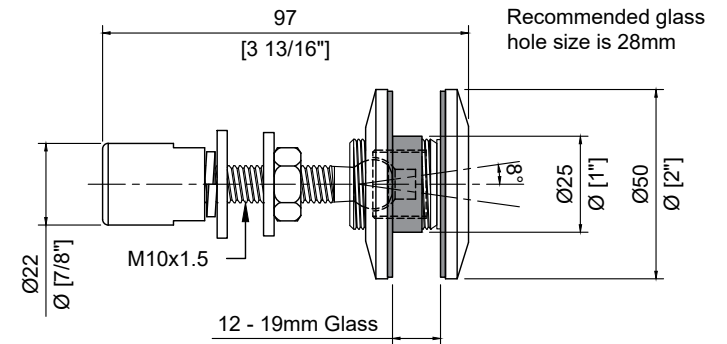

**STRAIGHT SINGLE POST SPIDER**

#SSHPZAC07

**STRAIGHT DOUBLE POST SPIDER**

#SSHPZAC08

**ARM GLASS CONNECTOR ADAPTER  
FOR Ø50 [Ø2\"] ROUND POST**

#SSHPZAC09

**FIXED GLASS CONNECTOR FOR POST SPIDER**

#SSHPZAC10

**SWIVEL GLASS CONNECTOR FOR POST SPIDER**

#SSHPZAC11