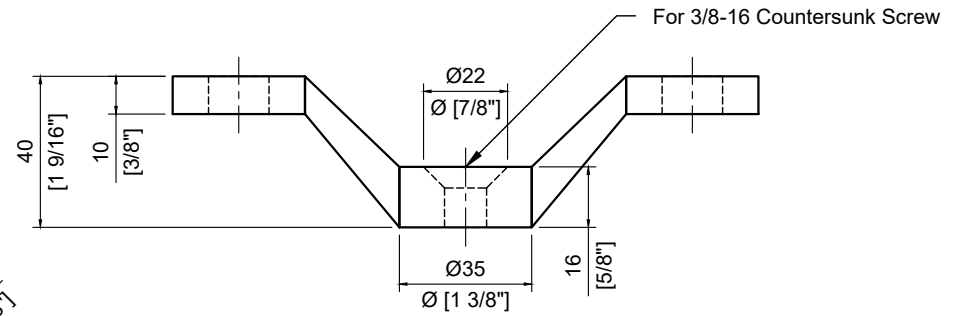

**STRAIGHT SINGLE POST SPIDER**

#SSHPZAC07

**STRAIGHT DOUBLE POST SPIDER**

#SSHPZAC08

**ARM GLASS CONNECTOR ADAPTER  
FOR Ø50 [Ø2\"] ROUND POST**

#SSHPZAC09

**FIXED GLASS CONNECTOR FOR POST SPIDER**

#SSHPZAC10

**SWIVEL GLASS CONNECTOR FOR POST SPIDER**

#SSHPZAC11