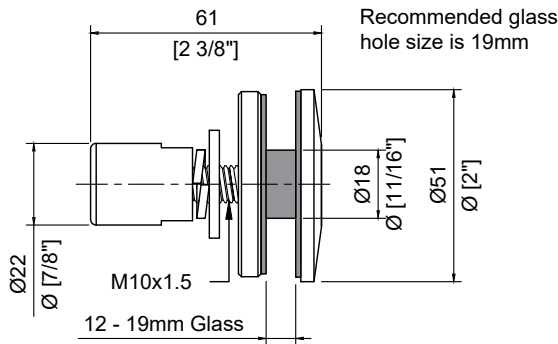

**STRAIGHT SINGLE POST SPIDER**

#SSHPZAC07

**STRAIGHT DOUBLE POST SPIDER**

#SSHPZAC08

**ARM GLASS CONNECTOR ADAPTER  
FOR Ø50 [Ø2\"] ROUND POST**

#SSHPZAC09

**FIXED GLASS CONNECTOR FOR POST SPIDER**

#SSHPZAC10

**SWIVEL GLASS CONNECTOR FOR POST SPIDER**

#SSHPZAC11