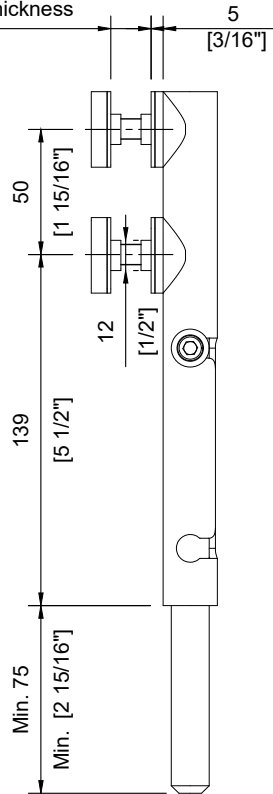

8 - 12.7mm
Glass Thickness

SSPFSTOP1B - Powder Coated Black
SSPFSTOP1S - Satin Stainless Steel

Door Stop Holder

Floor Flange provides clean look and protects the hole on the floor.