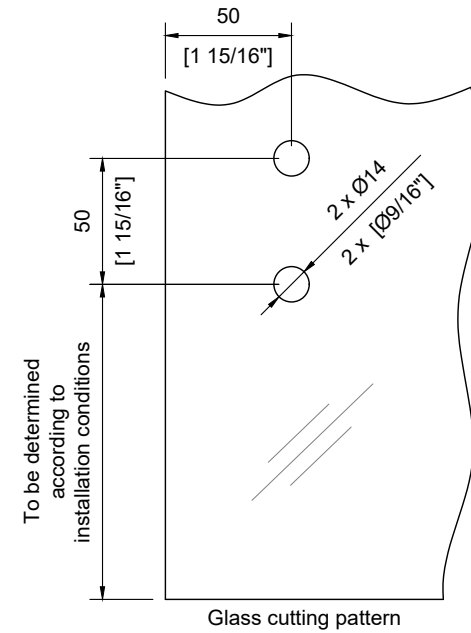

8 - 12.7mm
Glass Thickness

SSPFSTOP1B - Powder Coated Black
SSPFSTOP1S - Satin Stainless Steel

Door Stop Holder

Floor Flange provides clean look and protects the hole on the floor.