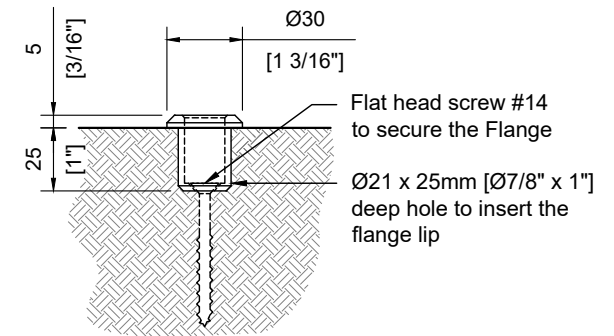

8 - 12.7mm
Glass Thickness

SSPFSTOP1B - Powder Coated Black
SSPFSTOP1S - Satin Stainless Steel

Door Stop Holder

Floor Flange provides clean look and protects the hole on the floor.