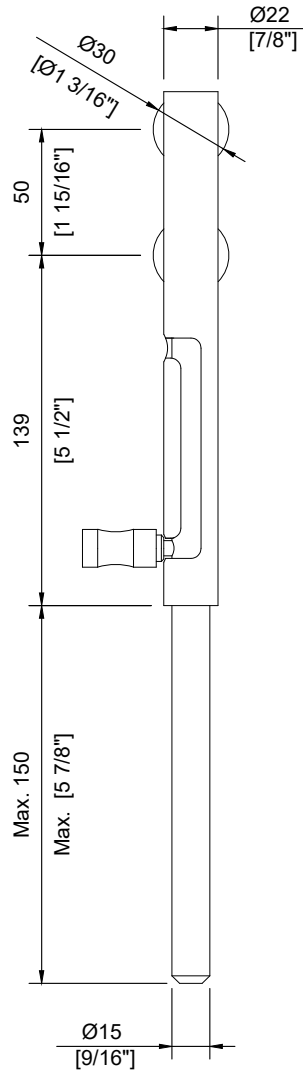

8 - 12.7mm
Glass Thickness

SSPFSTOP1B - Powder Coated Black
SSPFSTOP1S - Satin Stainless Steel

Door Stop Holder

Floor Flange provides clean look and protects the hole on the floor.