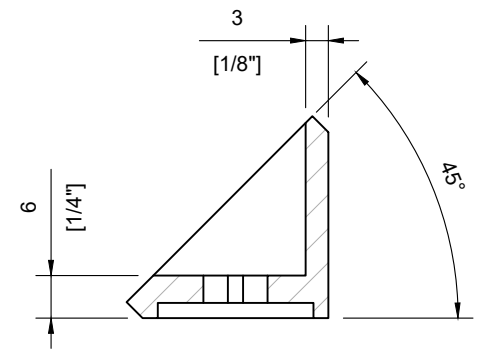

SECTION A-A

SECTION B-B

1pc. M8x16 Socket Head Screw Included

2pcs. M6x16 Pan Head Screw Included

SSGC4314516S - Satin Stainless Steel
 # SSGC4314516B - Satin Black