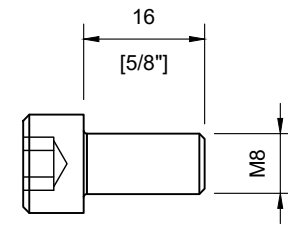

SECTION A-A

SECTION B-B

1pc. M8x16 Socket Head Screw Included

2pcs. M6x16 Pan Head Screw Included

SSGC4314516S - Satin Stainless Steel
 # SSGC4314516B - Satin Black