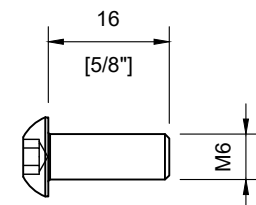

SECTION A-A

SECTION B-B

1pc. M8x16 Socket Head Screw Included

2pcs. M6x16 Pan Head Screw Included

SSGC4314516S - Satin Stainless Steel
 # SSGC4314516B - Satin Black