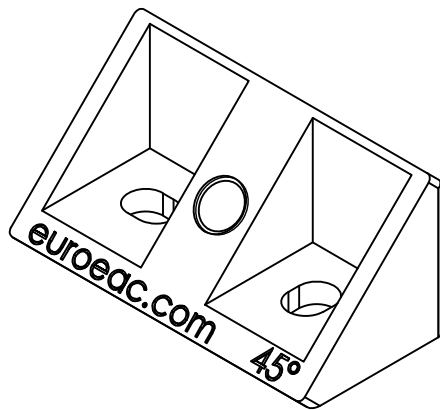

SECTION A-A

SECTION B-B

1pc. M8x16 Socket Head Screw Included

2pcs. M6x16 Pan Head Screw Included

SSGC4314516S - Satin Stainless Steel
 # SSGC4314516B - Satin Black