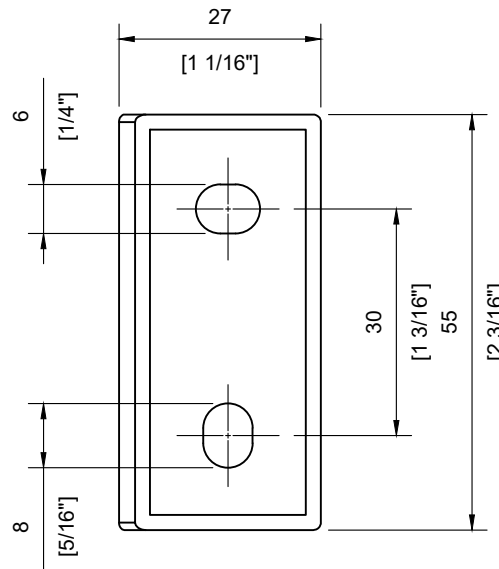

SECTION A-A

SECTION B-B

1pc. M8x16 Socket Head Screw Included

2pcs. M6x16 Pan Head Screw Included

SSGC4314516S - Satin Stainless Steel
 # SSGC4314516B - Satin Black