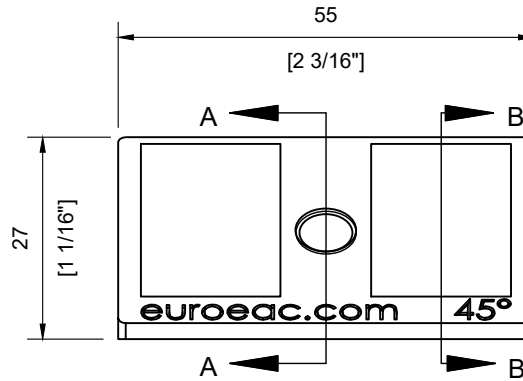

SECTION A-A

SECTION B-B

1pc. M8x16 Socket Head Screw Included

2pcs. M6x16 Pan Head Screw Included

SSGC4314516S - Satin Stainless Steel
 # SSGC4314516B - Satin Black