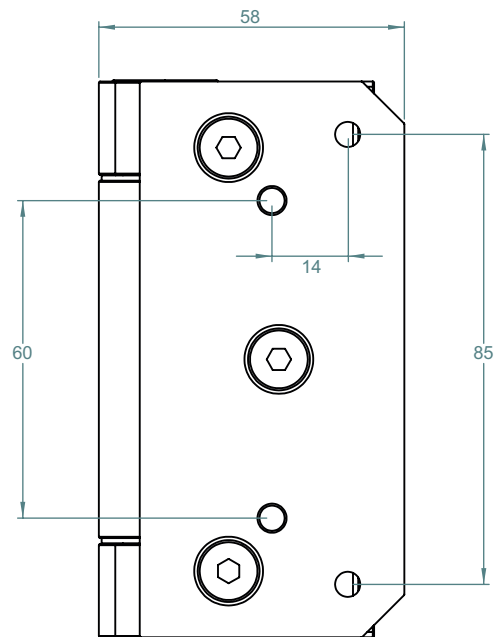

RETRO FIT

REAR VIEW

TOP VIEW

INSTALLED SAFETY CAP

FRONT VIEW

SIDE VIEW