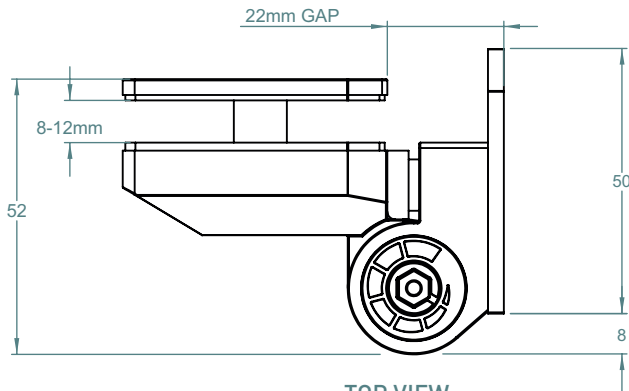

RETRO FIT

REAR VIEW

TOP VIEW

INSTALLED SAFETY CAP

FRONT VIEW

SIDE VIEW