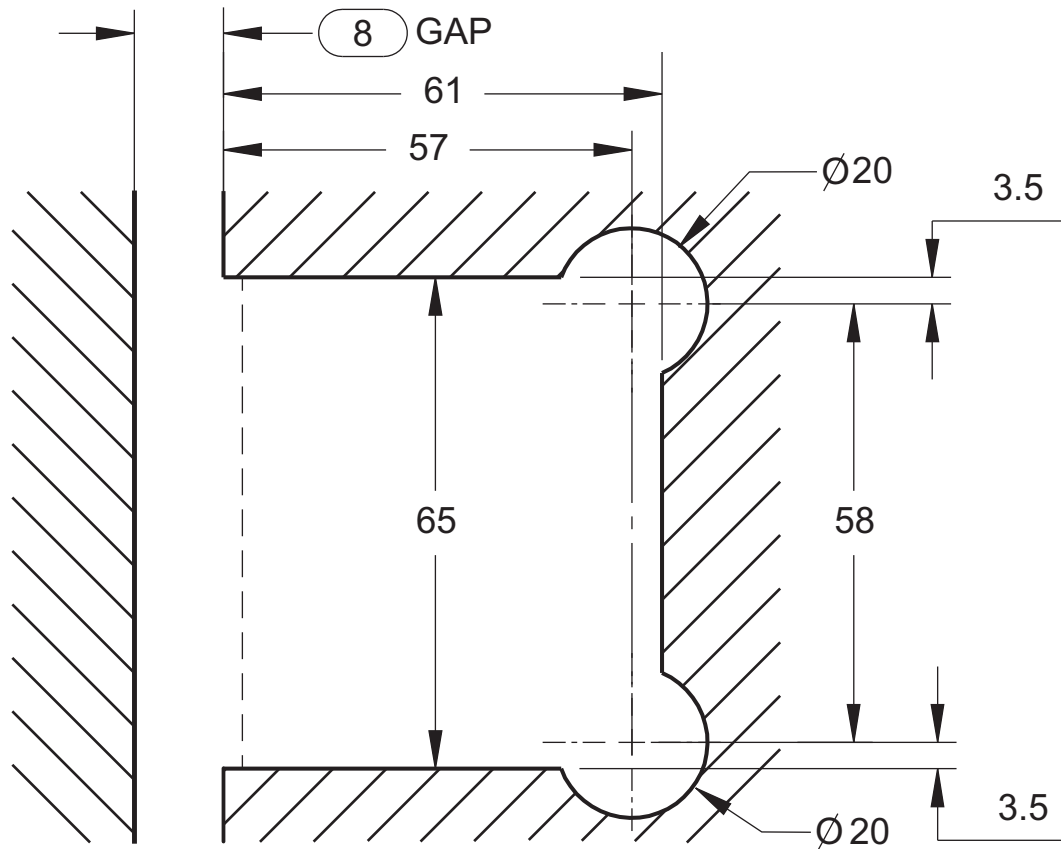

125 HINGE MODEL

GLASS TO WALL / POST

GLASS CUT-OUT TOP AND BOTTOM
[ALL DIMENSIONS IN MILLIMETERS]