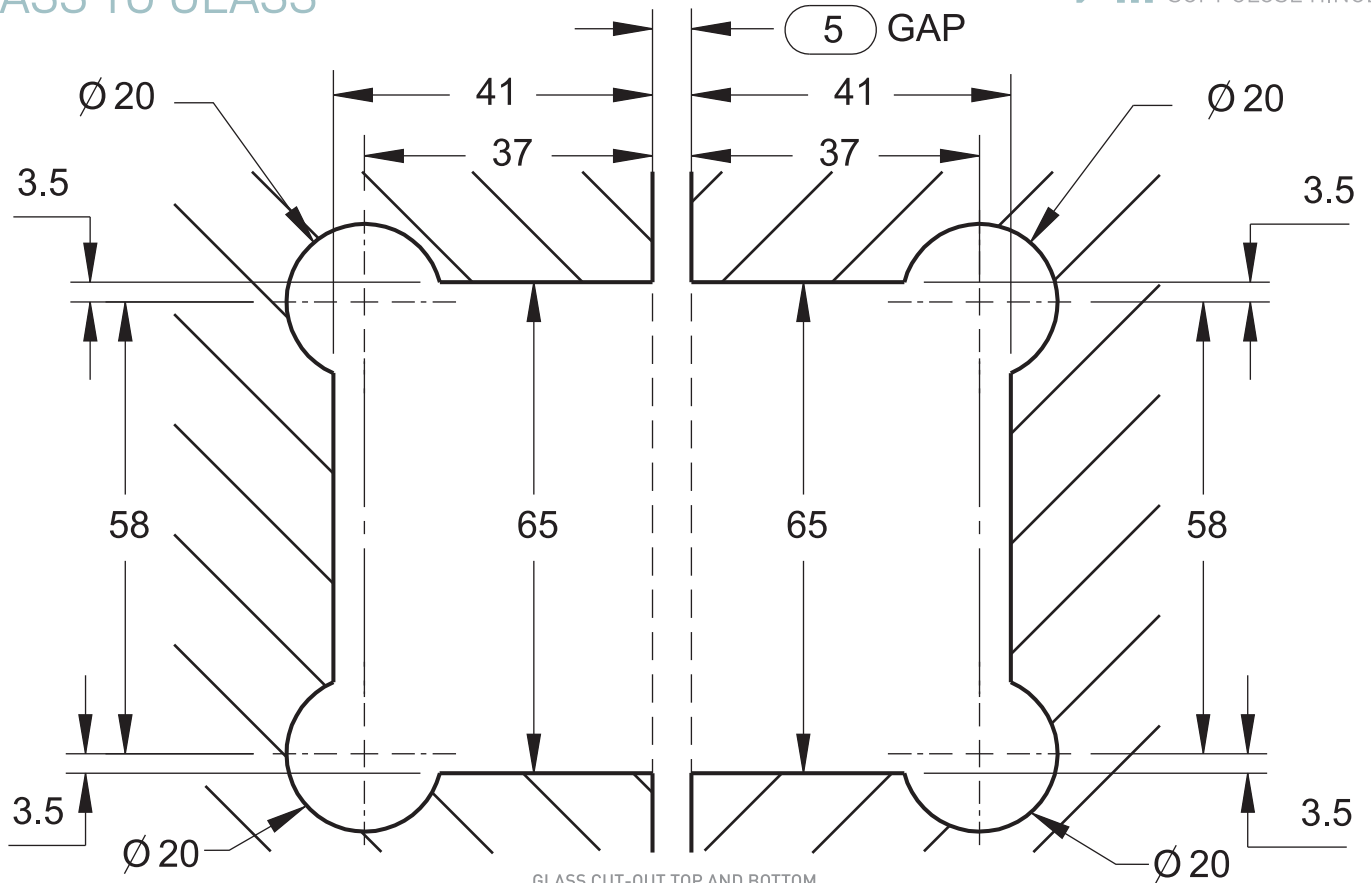

125 HINGE MODEL GLASS TO GLASS

GLASS CUT-OUT TOP AND BOTTOM
(ALL DIMENSIONS IN MILLIMETERS)