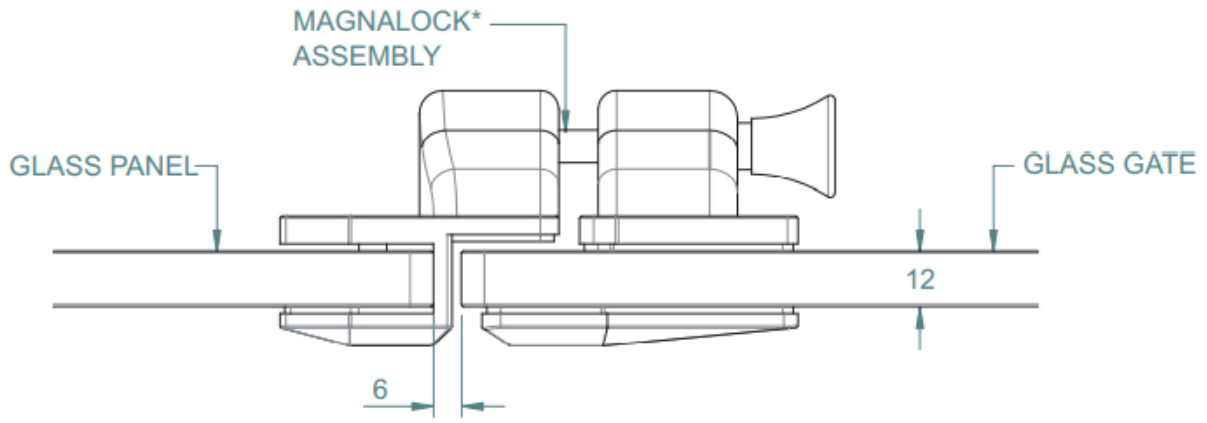

LATCH FOR GLASS GATES

Glass to Glass 180° Latch #SSPFGL601G

TOP VIEW