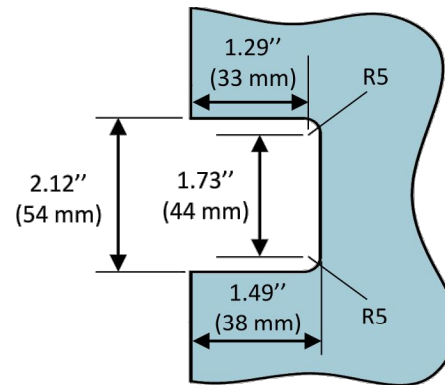

Front view

Top view

Glass Cut-out

Glass Strike Cut-out

Applicable For:

SSGWLM4
SSGWLM5
SSGWLM6

Glass Thickness:

8 - 12.76mm