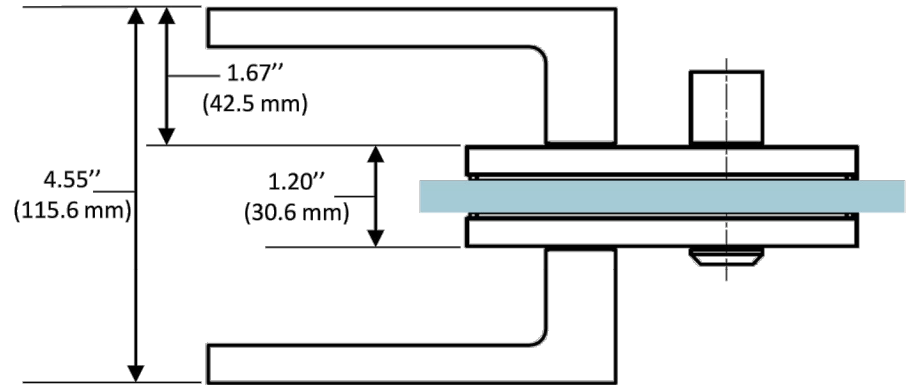

Front view

Top view

Glass Cut-out

Glass Strike Cut-out

Applicable For:

SSGWLM4
SSGWLM5
SSGWLM6

Glass Thickness:

8 - 12.76mm