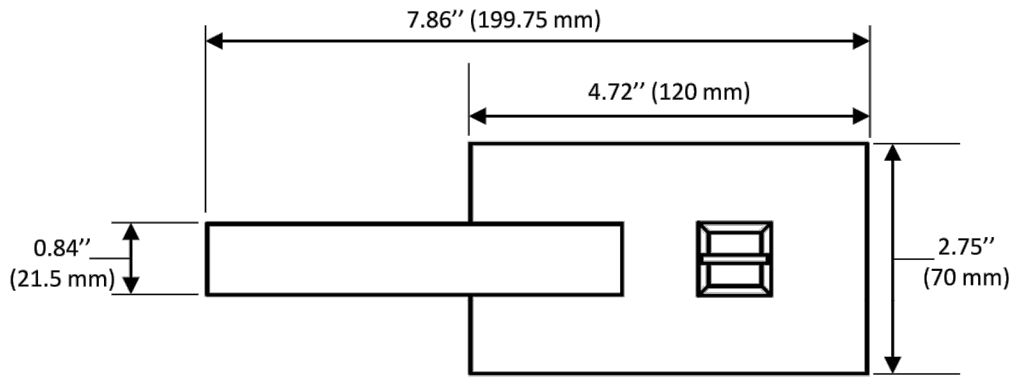

Front view

Top view

Glass Cut-out

Glass Strike Cut-out

Applicable For:

SSGWLM4
SSGWLM5
SSGWLM6

Glass Thickness:

8 - 12.76mm