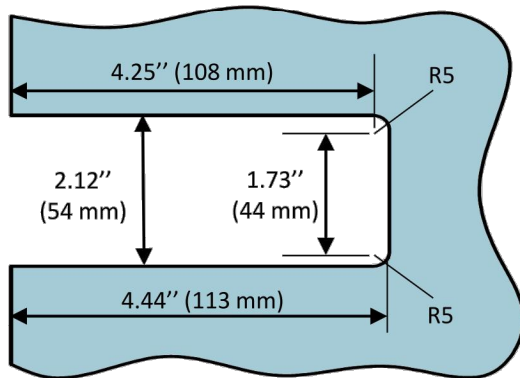

Front view

Top view

Glass Cut-out

Glass Strike Cut-out

Applicable For:

SSGWLM4
SSGWLM5
SSGWLM6

Glass Thickness:

8 - 12.76mm