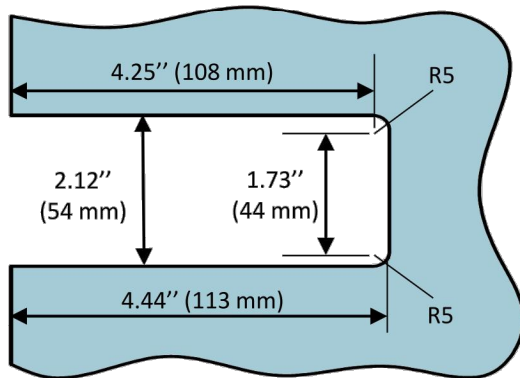

Front view

Top view

Glass Cut-out

Applicable For:

- SSGWLM1
- SSGWLM2
- SSGWLM3

Glass Thickness:

8 - 12.76mm