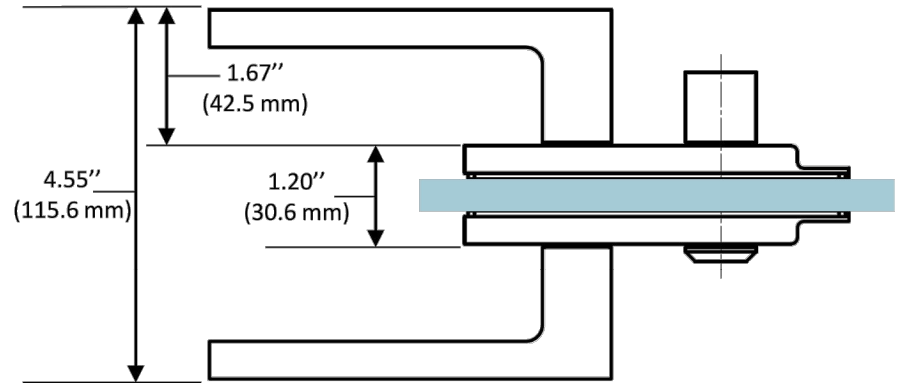

Front view

Top view

Glass Cut-out

Applicable For:

- SSGWLM1
- SSGWLM2
- SSGWLM3

Glass Thickness:

8 - 12.76mm