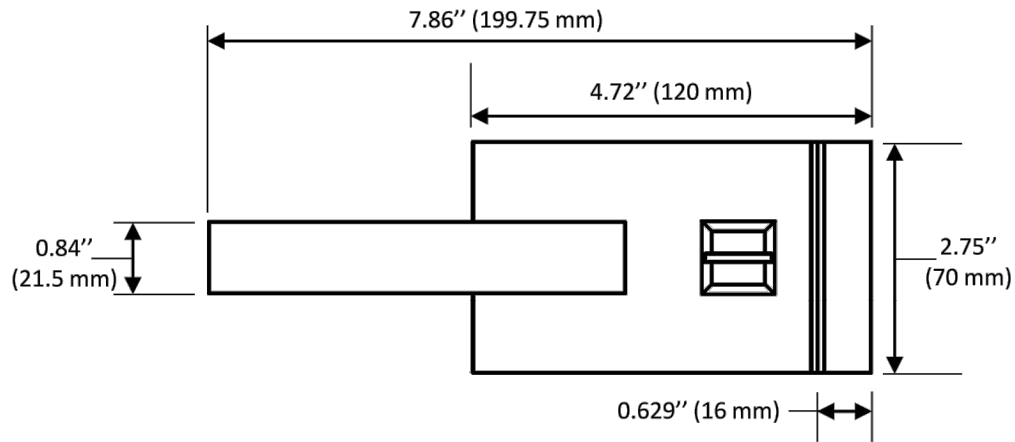

Front view

Top view

Glass Cut-out

Applicable For:

- SSGWLM1
- SSGWLM2
- SSGWLM3

Glass Thickness:

8 - 12.76mm