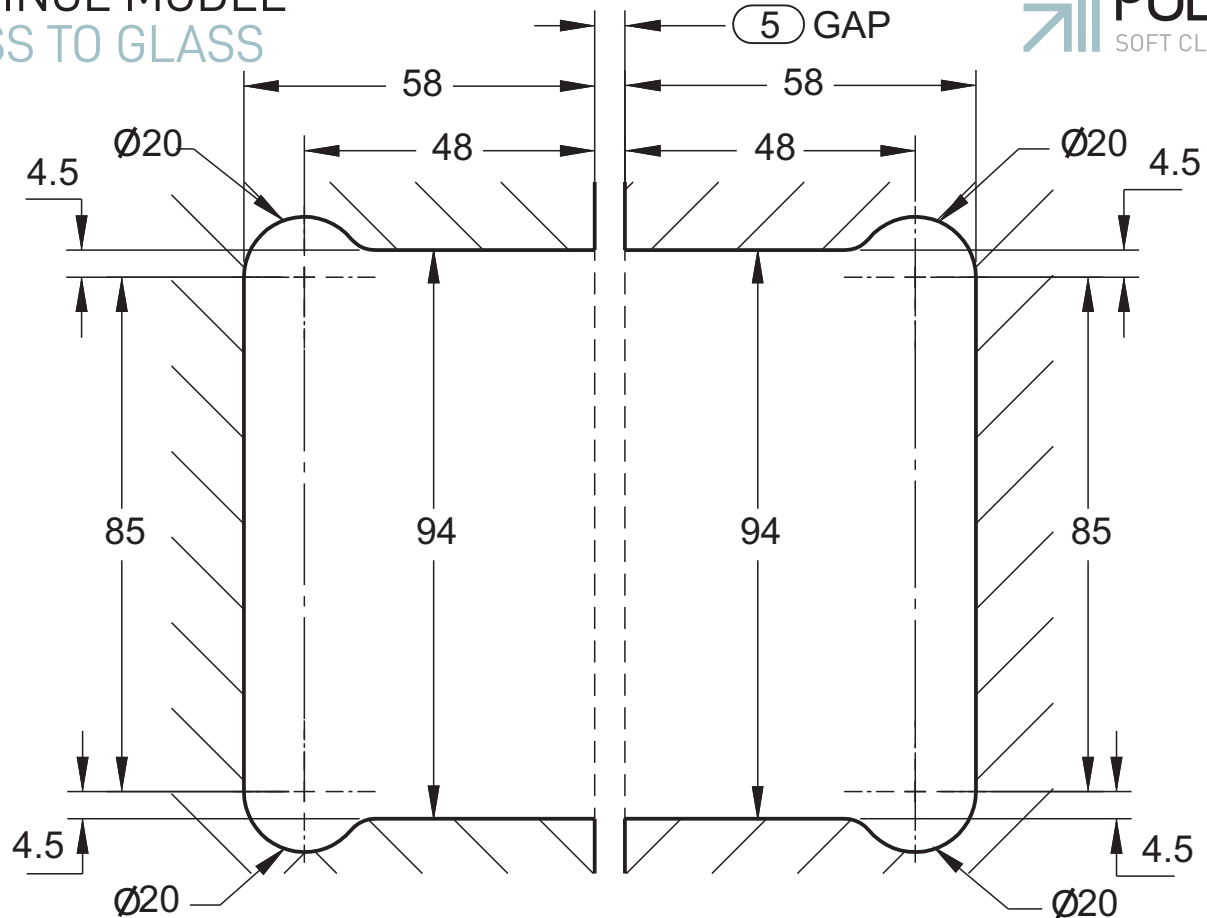

# 130 HINGE MODEL GLASS TO GLASS

GLASS CUT-OUT TOP AND BOTTOM  
[ALL DIMENSIONS IN MILLIMETERS]