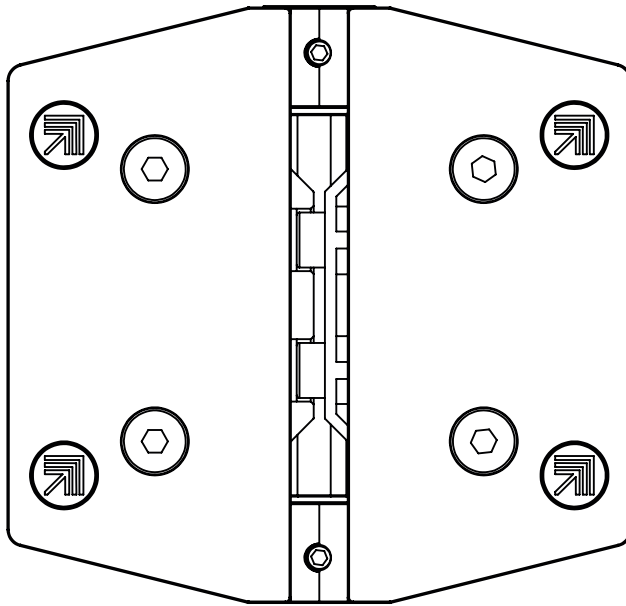

RETRO FIT

REAR VIEW

TOP VIEW

INSTALLED SAFETY CAP

FRONT VIEW

SIDE VIEW