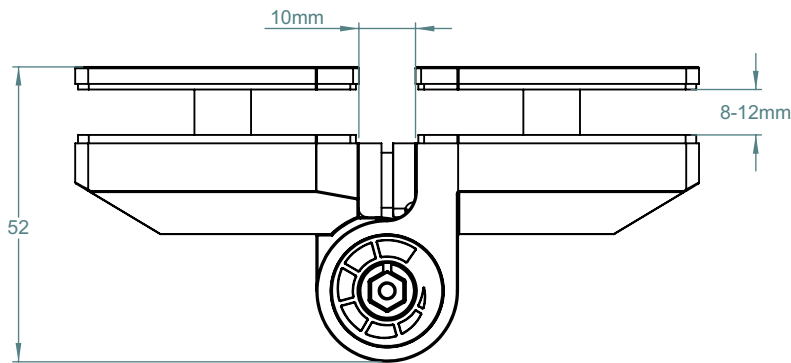

RETRO FIT

REAR VIEW

TOP VIEW

INSTALLED SAFETY CAP

FRONT VIEW

SIDE VIEW