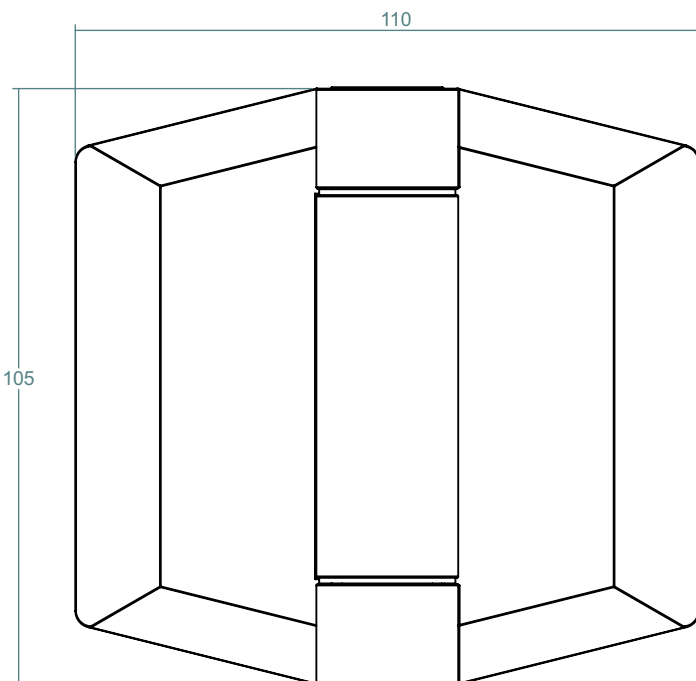

RETRO FIT

REAR VIEW

TOP VIEW

INSTALLED SAFETY CAP

FRONT VIEW

SIDE VIEW