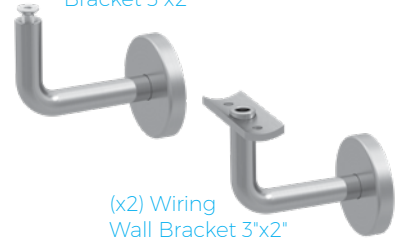

LumaRail™

LED HANDRAIL SYSTEM

ONLY UNTIL SEPT 30, 2022

**GET
30%
OFF**

our LumaRail™ Kits

For more details, ask for our literature
or scan the code to visit our site.

Hardware Kit (SSLIKIT)

Available in Satin (S) or Graphite Black (GB)

(x4) Solid Wall
Bracket 3"x2"

(x2) Wiring
Wall Bracket 3"x2"

(x6) Adaptor

Electrical Kit (SSL2KITELEC)

Provides 16 feet of lighting

(x1) LED Strip 4200 K

(x1) LED Cable
Connector Kit

(x1) 24V Power
Supply (Dimmable)

(x4) Mounting
Clips (5 Packs)

(x2) LED
Enclosure (8 ft.)

euro
ARCHITECTURAL
COMPONENTS
Since 1995

A Division of Richelieu Hardware Canada Ltd

euroeac.com