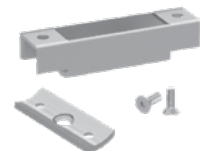

LumaRail™

LED HANDRAIL SYSTEM

ONLY UNTIL SEPT 30, 2022

**GET
30%
OFF**

our LumaRail™ Kits

For more details, ask for our literature
or scan the code to visit our site.

Hardware Kit (SSLIKIT)

Available in Satin (S) or Graphite Black (GB)

(x4) Solid Wall
Bracket 3"x2"

(x2) Wiring
Wall Bracket 3"x2"

(x6) Adaptor

Electrical Kit (SSL2KITELEC)

Provides 16 feet of lighting

(x1) LED Strip 4200 K

(x1) LED Cable
Connector Kit

(x1) 24V Power
Supply (Dimmable)