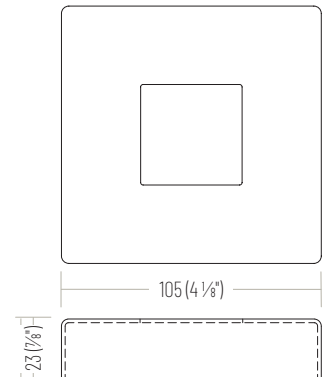

#	PRODUCT CODE	DESCRIPTION
1	SSPEFT36SBE	Stair Bottom End Post 36"
2	SSPEFT36SL	Stair Line Post 36"
3	SSPEFT36LNL	Landing Line Post 36"
4	SSPEFT36LNE	Landing End Post 36"
5	SSPEFT36LNC	Landing Corner Post 36"
6	SSPEFT36T42	Transition Line Post From 36" To 42"
7	SSPEFT36TL	Transition Left Post From 36" To 42"
8	SSPEFT36TR	Transition Right Post From 36" To 42"
9	SSPEFT42LNL	Landing Line Post 42"
10	SSPEFT42LNE	Landing End Post 42"
11	SSPEFT42LNC	Landing Corner Post 42"

GLASS CLIPS

Additional glass clips available
SSGC431XX16S (Satin)
SSGC431XX16B (Black)

BASE PLATE & COVER

BASE PLATE

PLATE COVER

42" Frameless Series Post Configurations

TRANSITION FROM 36" TO 42"

LANDING FOR 42"