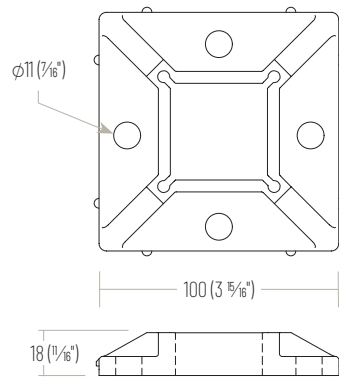

#	PRODUCT CODE	DESCRIPTION
1	SSPEFT36SBE	Stair Bottom End Post 36"
2	SSPEFT36SL	Stair Line Post 36"
3	SSPEFT36LNL	Landing Line Post 36"
4	SSPEFT36LNE	Landing End Post 36"
5	SSPEFT36LNC	Landing Corner Post 36"
6	SSPEFT36T42	Transition Line Post From 36" To 42"
7	SSPEFT36TL	Transition Left Post From 36" To 42"
8	SSPEFT36TR	Transition Right Post From 36" To 42"
9	SSPEFT42LNL	Landing Line Post 42"
10	SSPEFT42LNE	Landing End Post 42"
11	SSPEFT42LNC	Landing Corner Post 42"

GLASS CLIPS

Additional glass clips available
SSGC431XX16S (Satin)
SSGC431XX16B (Black)

BASE PLATE & COVER

BASE PLATE

PLATE COVER

42" Frameless Series Post Configurations

TRANSITION FROM 36" TO 42"

LANDING FOR 42"