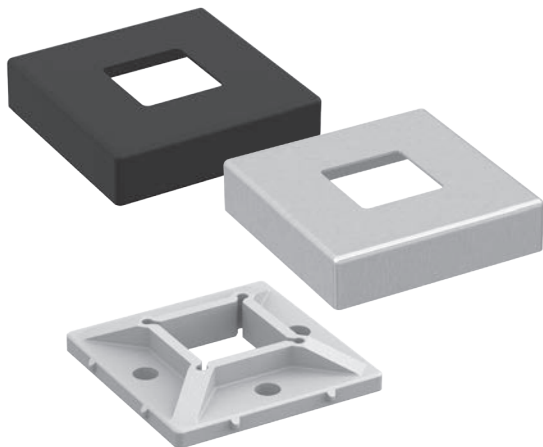

ElitePosts

PRE-FAB POSTS FOR GLASS RAILINGS

FRAMELESS SERIES

FRAMELESS SERIES

SS316
Satin (S)

SS304
Black (B)

- Pre-fabricated stainless steel square posts fully engineered for **interior and exterior** applications.
- Material is SS316 for satin and SS304 for black powder coated.
- Provides **36"** high railings for stair and landing and **42"** high option for landing.
- Fully welded end caps provide an open and frameless look for unobstructed view.
- Fully welded **4"** solid cast stainless steel base plates with flat push-fit base plate covers.
- Large square glass clips secured by M8 x 20 stainless steel fasteners through flow-drilled and tapped holes to the posts included.
- Suitable for **10-12mm** glass.

ElitePosts Frameless Series

Expanding our pre-fabricated posts family, Elite Frameless is fully engineered and designed for indoor and outdoor projects. Available in Satin and Black, Elite Frameless offers you a sleek, contemporary look while opening up the space in your surroundings. Available in 36" and 42" heights with options to transition from one height to the other.

#	PRODUCT CODE	DESCRIPTION
1	SSPEFT36SBE	Stair Bottom End Post 36"
2	SSPEFT36SL	Stair Line Post 36"
3	SSPEFT36LNL	Landing Line Post 36"
4	SSPEFT36LNE	Landing End Post 36"
5	SSPEFT36LNC	Landing Corner Post 36"
6	SSPEFT36T42	Transition Line Post From 36" To 42"
7	SSPEFT36TL	Transition Left Post From 36" To 42"
8	SSPEFT36TR	Transition Right Post From 36" To 42"
9	SSPEFT42LNL	Landing Line Post 42"
10	SSPEFT42LNE	Landing End Post 42"
11	SSPEFT42LNC	Landing Corner Post 42"

GLASS CLIPS

Additional glass clips available
SSGC431XX16S (Satin)
SSGC431XX16B (Black)

BASE PLATE & COVER

BASE PLATE

PLATE COVER

42" Frameless Series Post Configurations

TRANSITION FROM 36" TO 42"

LANDING FOR 42"