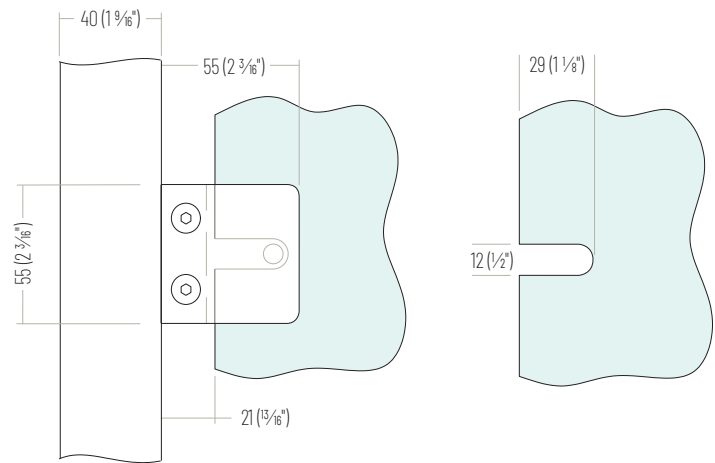

ElitePosts Frameless Series

Expanding our pre-fabricated posts family, Elite Frameless is fully engineered and designed for indoor and outdoor projects. Available in Satin and Black, Elite Frameless offers you a sleek, contemporary look while opening up the space in your surroundings. Available in 36" and 42" heights with options to transition from one height to the other.

#	PRODUCT CODE	DESCRIPTION
1	SSPEFT36SBE	Stair Bottom End Post 36"
2	SSPEFT36SL	Stair Line Post 36"
3	SSPEFT36LNL	Landing Line Post 36"
4	SSPEFT36LNE	Landing End Post 36"
5	SSPEFT36LNC	Landing Corner Post 36"
6	SSPEFT36T42	Transition Line Post From 36" To 42"
7	SSPEFT36TL	Transition Left Post From 36" To 42"
8	SSPEFT36TR	Transition Right Post From 36" To 42"
9	SSPEFT42LNL	Landing Line Post 42"
10	SSPEFT42LNE	Landing End Post 42"
11	SSPEFT42LNC	Landing Corner Post 42"

GLASS CLIPS

Additional glass clips available
SSGC431XX16S (Satin)
SSGC431XX16B (Black)

BASE PLATE & COVER