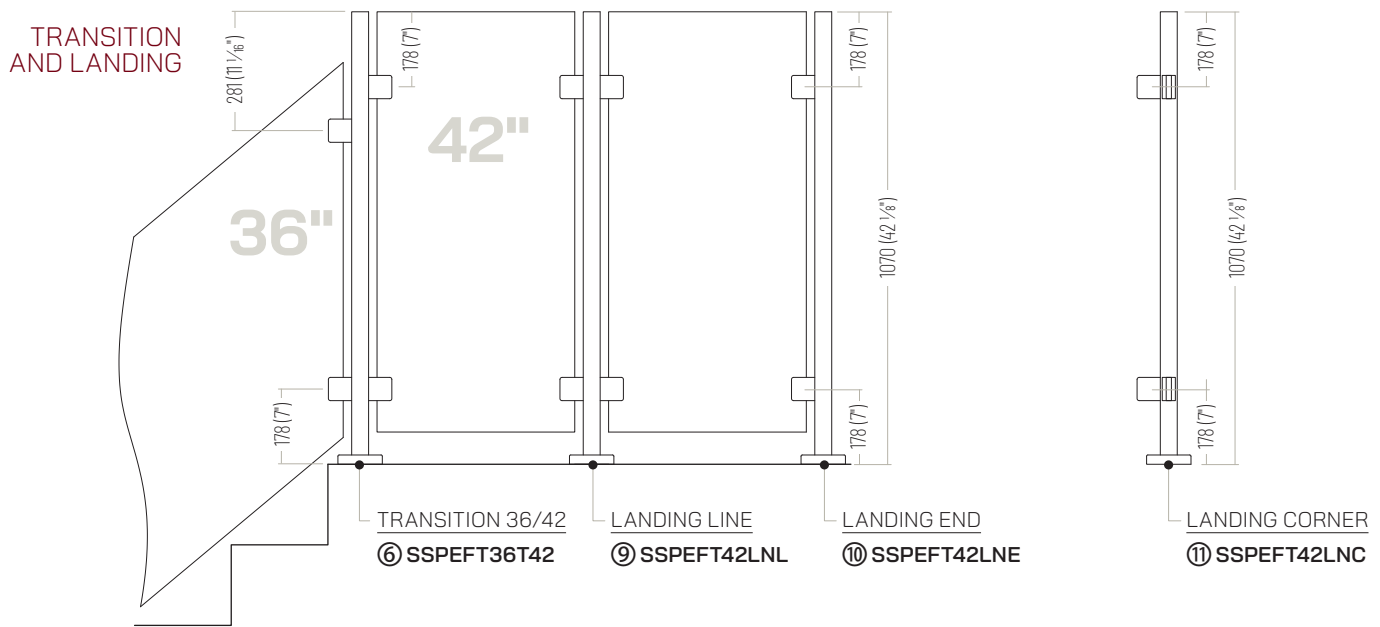

#	PRODUCT CODE	DESCRIPTION
1	SSPEFT36SBE	Stair Bottom End Post 36"
2	SSPEFT36SL	Stair Line Post 36"
3	SSPEFT36LNL	Landing Line Post 36"
4	SSPEFT36LNE	Landing End Post 36"
5	SSPEFT36LNC	Landing Corner Post 36"
6	SSPEFT36T42	Transition Line Post From 36" To 42"
7	SSPEFT36TL	Transition Left Post From 36" To 42"
8	SSPEFT36TR	Transition Right Post From 36" To 42"
9	SSPEFT42LNL	Landing Line Post 42"
10	SSPEFT42LNE	Landing End Post 42"
11	SSPEFT42LNC	Landing Corner Post 42"

GLASS CLIPS

Additional glass clips available
SSGC431XX16S (Satin)
SSGC431XX16B (Black)

BASE PLATE & COVER

BASE PLATE

PLATE COVER

42" Frameless Series Post Configurations

TRANSITION FROM 36" TO 42"

LANDING FOR 42"

DISCLAIMER: Configurations show the positions and sizes of posts only and do not include the placement of a handrail. For stairs, a handrail is required to comply with code. Please consult with local authorities to adhere to requirements.