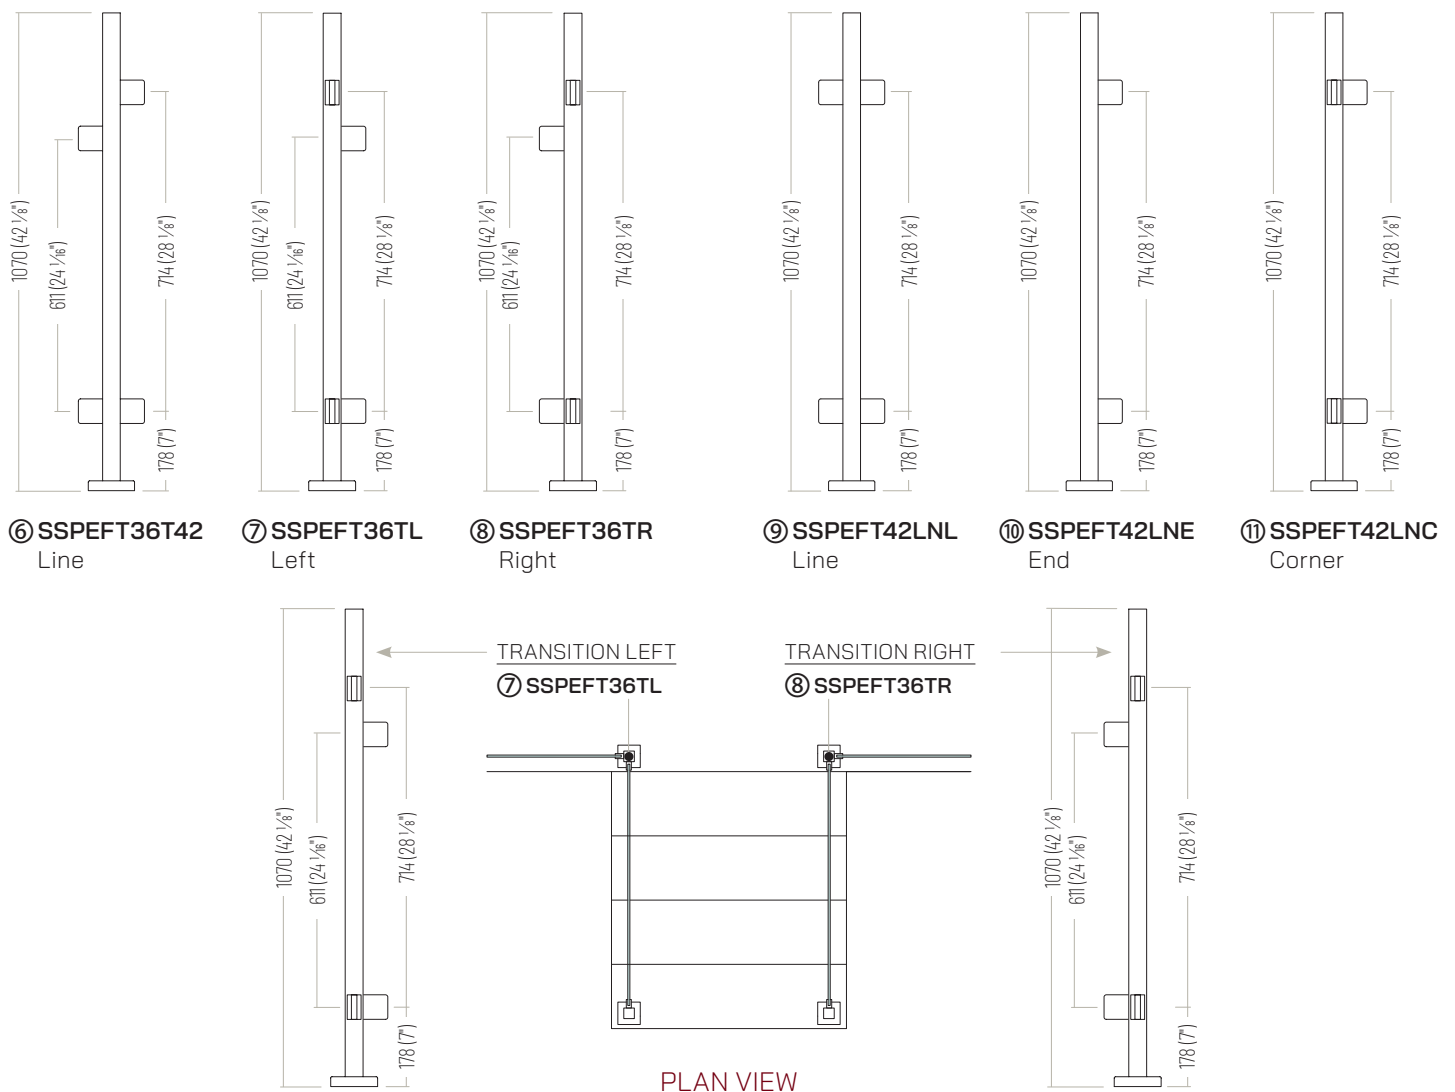

#	PRODUCT CODE	DESCRIPTION
1	SSPEFT36SBE	Stair Bottom End Post 36"
2	SSPEFT36SL	Stair Line Post 36"
3	SSPEFT36LNL	Landing Line Post 36"
4	SSPEFT36LNE	Landing End Post 36"
5	SSPEFT36LNC	Landing Corner Post 36"
6	SSPEFT36T42	Transition Line Post From 36" To 42"
7	SSPEFT36TL	Transition Left Post From 36" To 42"
8	SSPEFT36TR	Transition Right Post From 36" To 42"
9	SSPEFT42LNL	Landing Line Post 42"
10	SSPEFT42LNE	Landing End Post 42"
11	SSPEFT42LNC	Landing Corner Post 42"

GLASS CLIPS

Additional glass clips available
SSGC431XX16S (Satin)
SSGC431XX16B (Black)

BASE PLATE & COVER

BASE PLATE

PLATE COVER

42" Frameless Series Post Configurations

TRANSITION FROM 36" TO 42"

LANDING FOR 42"

DISCLAIMER: Configurations show the positions and sizes of posts only and do not include the placement of a handrail. For stairs, a handrail is required to comply with code. Please consult with local authorities to adhere to requirements.