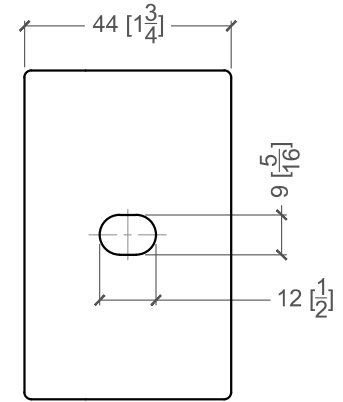

BOTTOM PLATE INSTALLED

SAFETY PIN INSTALLED

GENERAL NOTES:

- Safety pin, bottom plate and plastic caps for screws are included.
- Safety pins or bottom plates must be installed to prevent glass sliding over time.

GASKETS (not included):

- # SSGR519RBN GASKETS FOR 19mm
- # SSGR521RBN GASKETS FOR 21.52mm