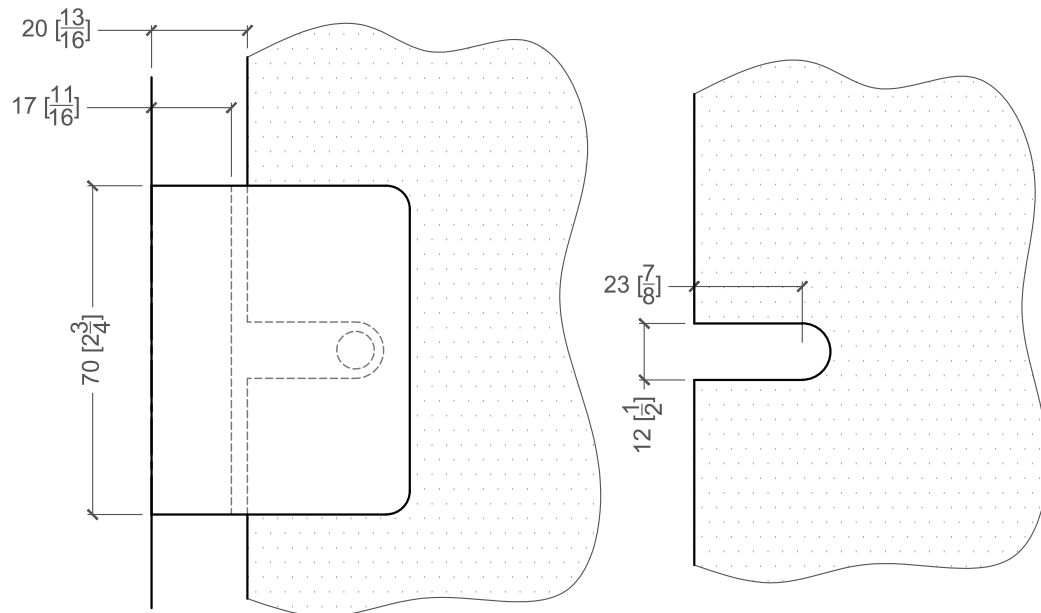

BOTTOM PLATE INSTALLED

SAFETY PIN INSTALLED

GENERAL NOTES:

- Safety pin, bottom plate and plastic caps for screws are included.
- Safety pins or bottom plates must be installed to prevent glass sliding over time.

GASKETS (not included):

- # SSGR519RBN GASKETS FOR 19mm
- # SSGR521RBN GASKETS FOR 21.52mm