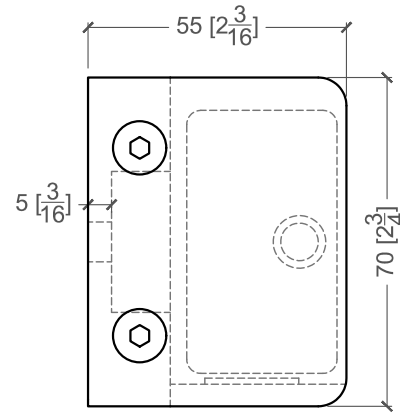

BOTTOM PLATE INSTALLED

SAFETY PIN INSTALLED

GENERAL NOTES:

- Safety pin, bottom plate and plastic caps for screws are included.
- Safety pins or bottom plates must be installed to prevent glass sliding over time.

GASKETS (not included):

- # SSGR519RBN GASKETS FOR 19mm
- # SSGR521RBN GASKETS FOR 21.52mm