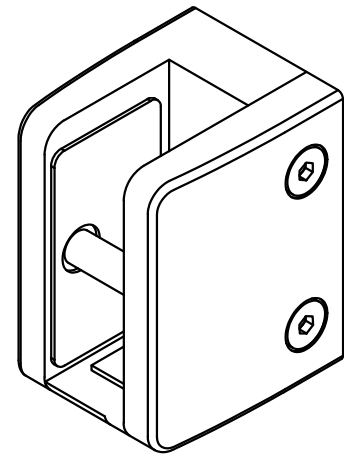

BOTTOM PLATE INSTALLED

SAFETY PIN INSTALLED

GENERAL NOTES:

- Safety pin, bottom plate and plastic caps for screws are included.
- Safety pins or bottom plates must be installed to prevent glass sliding over time.

GASKETS (not included):

- # SSGR519RBN GASKETS FOR 19mm
- # SSGR521RBN GASKETS FOR 21.52mm