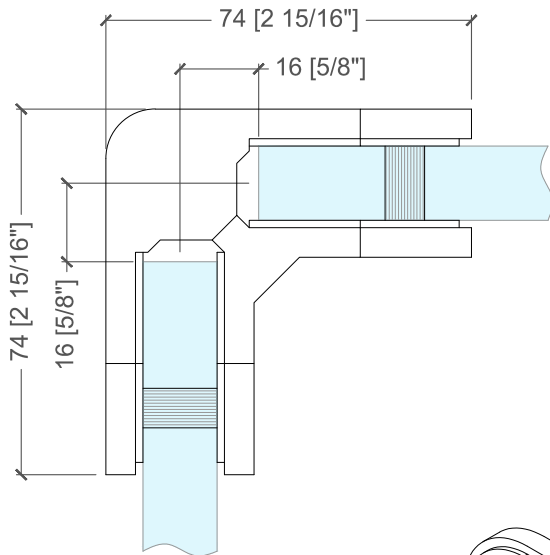

45 [1 3/4"]

36 [1 7/16"]

12 [1/2"]

TYPICAL GLASS CUT-OUT
(For Both 90° and 180°)

74 [2 15/16"]

16 [5/8"]

74 [2 15/16"]

16 [5/8"]

SSGC014XX16S
90-DEGREE ROUND GLASS CLIP
SS316 FOR GLASS TO GLASS

106 [4 3/16"]

45 [1 3/4"]

19 [3/4"]

30 [1 3/16"]

SSGC015XX16S
180-DEGREE ROUND GLASS CLIP
SS316 FOR GLASS TO GLASS