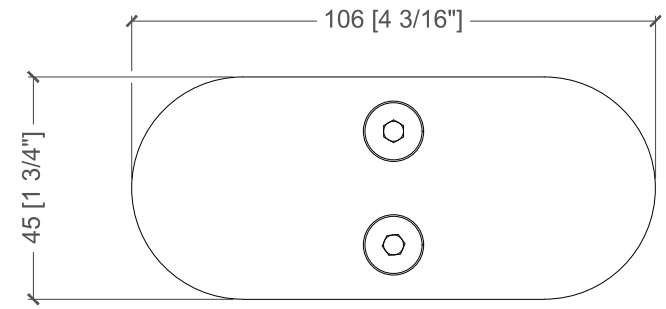

45 [1 3/4"]

36 [1 7/16"]

12 [1/2"]

TYPICAL GLASS CUT-OUT
(For Both 90° and 180°)

74 [2 15/16"]

16 [5/8"]

74 [2 15/16"]

16 [5/8"]

SSGC014XX16S
90-DEGREE ROUND GLASS CLIP
SS316 FOR GLASS TO GLASS

106 [4 3/16"]

45 [1 3/4"]

19 [3/4"]

30 [1 3/16"]

SSGC015XX16S
180-DEGREE ROUND GLASS CLIP
SS316 FOR GLASS TO GLASS