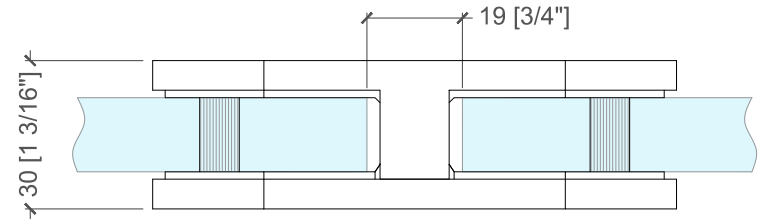

45 [1 3/4"]

36 [1 7/16"]

12 [1/2"]

TYPICAL GLASS CUT-OUT
(For Both 90° and 180°)

74 [2 15/16"]

16 [5/8"]

74 [2 15/16"]

16 [5/8"]

SSGC014XX16S
90-DEGREE ROUND GLASS CLIP
SS316 FOR GLASS TO GLASS

106 [4 3/16"]

45 [1 3/4"]

19 [3/4"]

30 [1 3/16"]

SSGC015XX16S
180-DEGREE ROUND GLASS CLIP
SS316 FOR GLASS TO GLASS