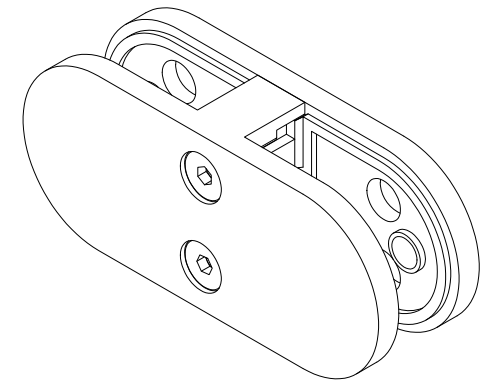

45 [1 3/4"]

36 [1 7/16"]

12 [1/2"]

TYPICAL GLASS CUT-OUT
(For Both 90° and 180°)

74 [2 15/16"]

16 [5/8"]

74 [2 15/16"]

16 [5/8"]

SSGC014XX16S
90-DEGREE ROUND GLASS CLIP
SS316 FOR GLASS TO GLASS

106 [4 3/16"]

45 [1 3/4"]

19 [3/4"]

30 [1 3/16"]

SSGC015XX16S
180-DEGREE ROUND GLASS CLIP
SS316 FOR GLASS TO GLASS