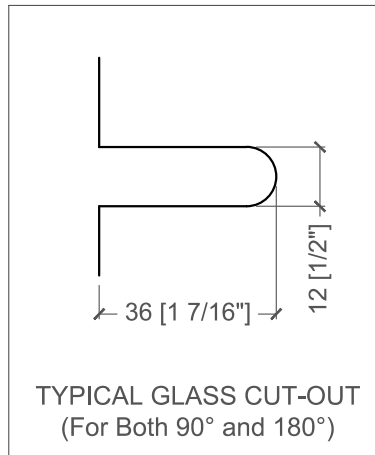

45 [1 3/4"]

36 [1 7/16"]

12 [1/2"]

TYPICAL GLASS CUT-OUT
(For Both 90° and 180°)

74 [2 15/16"]

16 [5/8"]

74 [2 15/16"]

16 [5/8"]

SSGC014XX16S
90-DEGREE ROUND GLASS CLIP
SS316 FOR GLASS TO GLASS

106 [4 3/16"]

45 [1 3/4"]

19 [3/4"]

30 [1 3/16"]

SSGC015XX16S
180-DEGREE ROUND GLASS CLIP
SS316 FOR GLASS TO GLASS