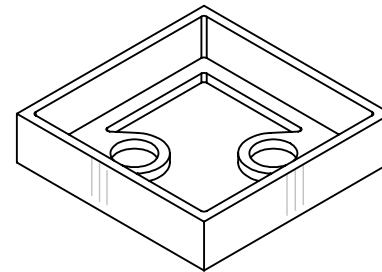

WPMS5SLV

WPMS312SLV

Material: SS304,
 Finishes: Satin (SS), Black (B), Graphite Black (GB)

PROPRIETARY AND CONFIDENTIAL
 THE INFORMATION CONTAINED IN THIS DRAWING IS THE SOLE PROPERTY OF EURO ORNAMENTAL FORGINGS. ANY REPRODUCTION IN PART OR AS A WHOLE WITHOUT THE WRITTEN PERMISSION OF EURO ORNAMENTAL FORGINGS IS PROHIBITED.

TITLE:
 SLEEVE FOR WOOD POSTS

DWG NO. WPMS312SLSS-WPMS5SLVSS

REV.: 01