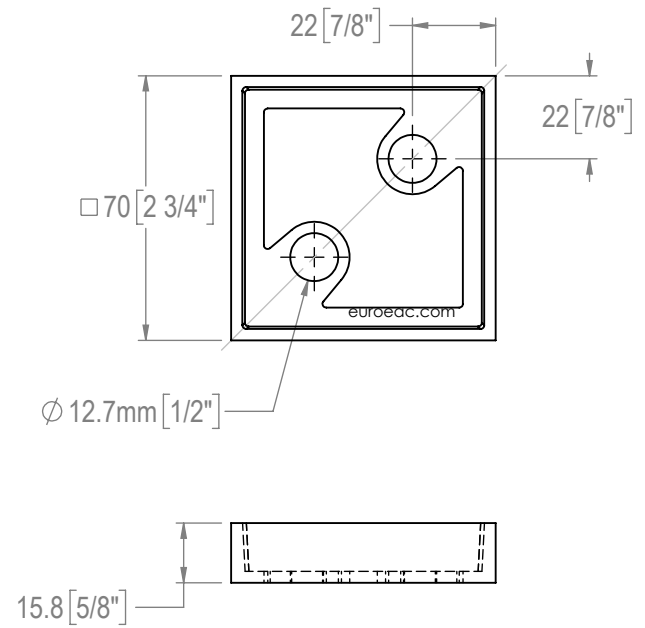

WPMS5SLV

WPMS312SLV

Material: SS304,
 Finishes: Satin (SS), Black (B), Graphite Black (GB)

PROPRIETARY AND CONFIDENTIAL
 THE INFORMATION CONTAINED IN THIS DRAWING IS THE SOLE PROPERTY OF EURO ORNAMENTAL FORGINGS. ANY REPRODUCTION IN PART OR AS A WHOLE WITHOUT THE WRITTEN PERMISSION OF EURO ORNAMENTAL FORGINGS IS PROHIBITED.

TITLE:
 SLEEVE FOR WOOD POSTS

DWG NO. WPMS312SLSS-WPMS5SLVSS

REV.: 01