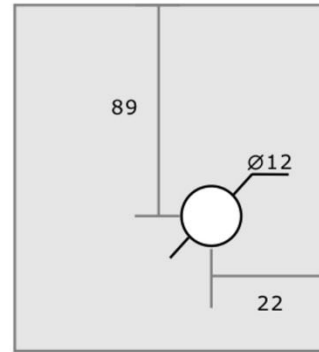

# Aqua 01 PRO SERIES SLIDING DOOR KIT

► Detailed Diagram of Shower Door Components

End Cap for 90° Glass Return

Suitable for 8-10mm glass

PART #	FINISH
<b>SSSFSD13CP</b>	Chrome Polished
<b>SSSFSD13BN</b>	Brushed Nickel
<b>SSSFSD13B</b>	Matte Black