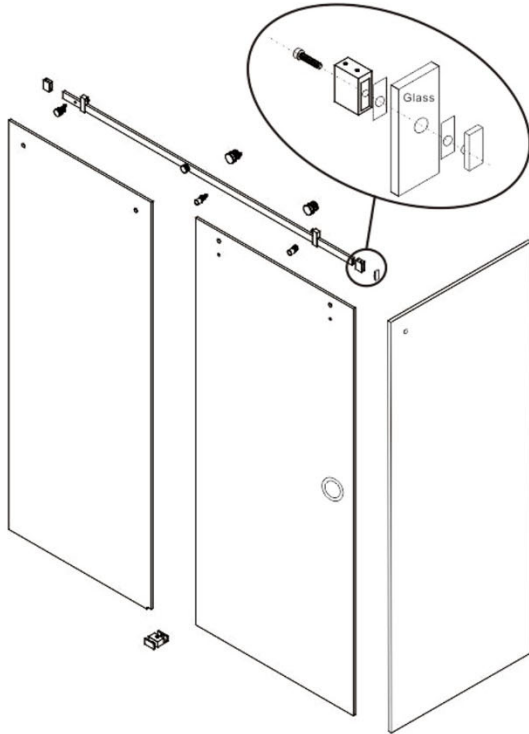

# Aqua 01 PRO SERIES SLIDING DOOR KIT

► Detailed Diagram of Shower Door Components

End Cap for 90° Glass Return

Suitable for 8-10mm glass

PART #	FINISH
<b>SSSFSD13CP</b>	Chrome Polished
<b>SSSFSD13BN</b>	Brushed Nickel
<b>SSSFSD13B</b>	Matte Black