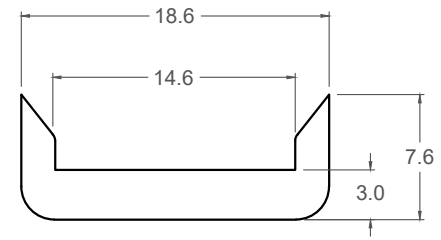

SSGWCHSEAL1

Black TPV
30.5m on
cardboard spool

SSGWCHSEAL2

Black TPV
30.5m on
cardboard spool

SSGWCHSEAL3

Black EPDM
100 mm per pc, 10pcs in
a plastic bag