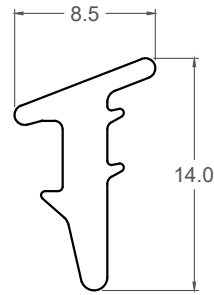

SSGWCHSEAL1

Black TPV
30.5m on
cardboard spool

SSGWCHSEAL2

Black TPV
30.5m on
cardboard spool

SSGWCHSEAL3

Black EPDM
100 mm per pc, 10pcs in
a plastic bag