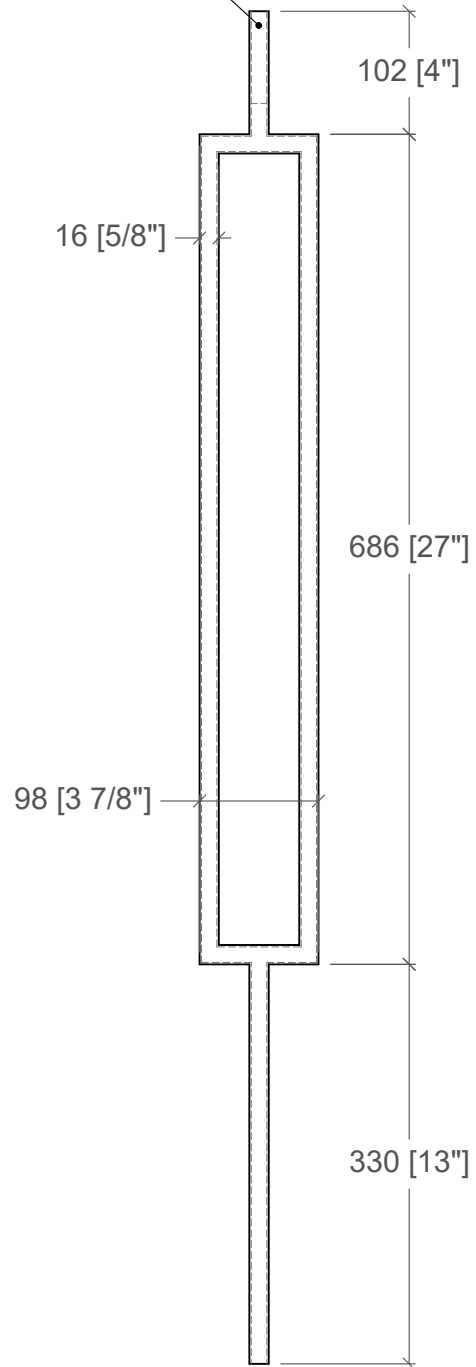

Steel Insert

Material: 5/8" Steel Tube

127A Aviva Park Dr.,
Woodbridge, ON, CANADA
www.euroeac.com
Toll Free: 1-800-465-7143

TITLE:
SQ.TUBULAR PICKET
PTM558S

DATE:	05/16/2020
SHEET:	1 of 1
REV:	01