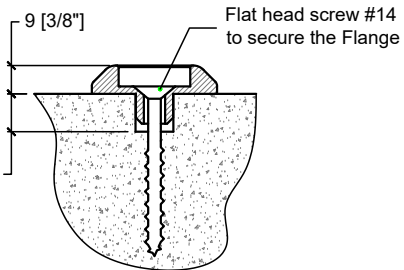

#SSPFSTOPX

Ø12.7 [1/2"] x 12.7 [1/2"] deep hole to insert the Flange lip