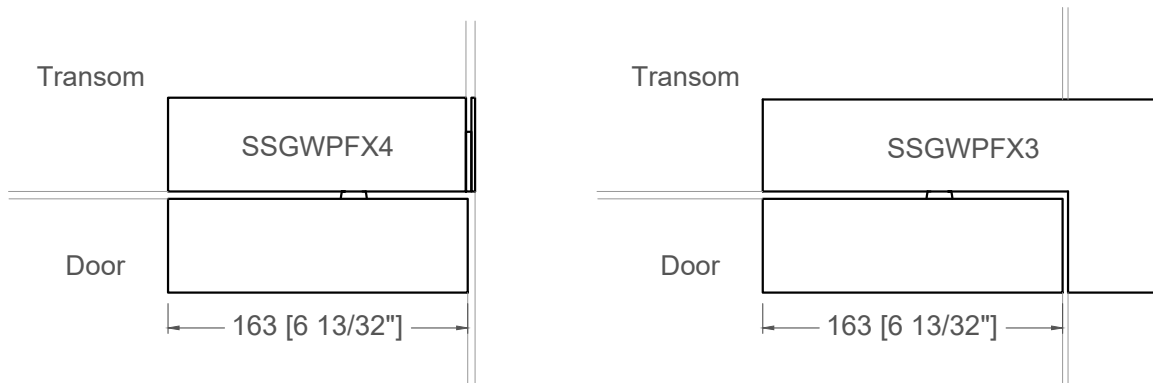

Cladding for Top Patch

SSGWPFX5

This claddings are used with the top patch when door comes with transom to match fittings securing the transom.

Claddings for Top Patch included in Hydraulic Patch Kit are longer to match Bottom Patch.