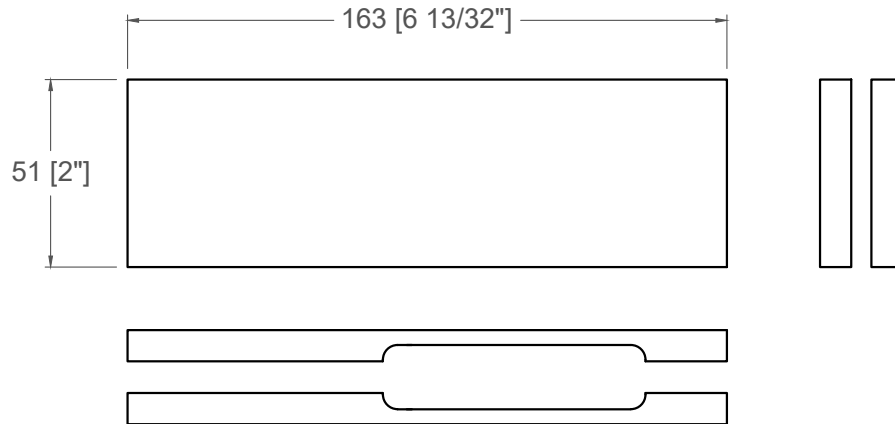

Cladding for Top Patch

SSGWPFX5

This claddings are used with the top patch when door comes with transom to match fittings securing the transom.

Claddings for Top Patch included in Hydraulic Patch Kit are longer to match Bottom Patch.