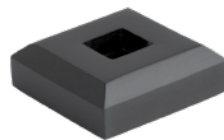

COLOURED STAINLESS STEEL COLLECTION

GOLD

*SATIN
BRONZE*

*GRAPHITE
BLACK*

The **LATEST** in contemporary
balusters and accessories

Add a splash of colour
to your staircase with our
stainless steel coloured line.
Available square or round.

euro
ARCHITECTURAL
COMPONENTS
euroac.com

COLOURED STAINLESS STEEL COLLECTION

1/2" SQUARE

TUBULAR BALUSTERS - 44"

SSBSQ1244TG - Gold
 SSBSQ1244TSB - Satin Bronze
 SSBSQ1244TGB - Graphite Black

COLLARS
 PSMC112SSSG

PSMC112SSSSB

PSMC112SSSGB

SHOES
 SSSH1239G

SSSH1239SB

SSSH1239GB

5/8" ROUND

TUBULAR BALUSTERS - 44"

SSB5844TG - Gold
 SSB5844TSB - Satin Bronze
 SSB5844TGB - Graphite Black

COLLARS
 683RSS58G

683RSS58SB

683RSS58GB

SHOES
 SSSHRD58G

SSSHRD58SB

SSSHRD58GB

COLOURS MAY NOT BE ACCURATE DUE TO THE PROCESS OF PRINT.