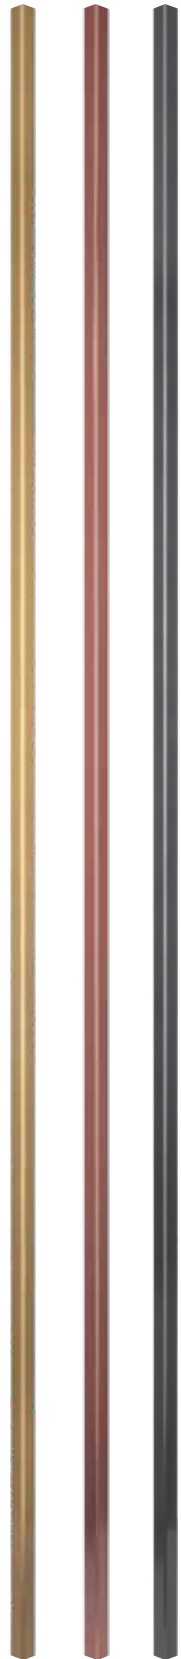

COLOURED STAINLESS STEEL COLLECTION

GOLD

*SATIN
BRONZE*

*GRAPHITE
BLACK*

The **LATEST** in contemporary
balusters and accessories

Add a splash of colour
to your staircase with our
stainless steel coloured line.
Available square or round.

euro
ARCHITECTURAL
COMPONENTS
euroac.com

COLOURED STAINLESS STEEL COLLECTION

1/2" SQUARE

TUBULAR BALUSTERS - 44"

SSBSQ1244TG - Gold
 SSBSQ1244TSB - Satin Bronze
 SSBSQ1244TGB - Graphite Black

COLLARS
 PSMC112SSSG

PSMC112SSSSB

PSMC112SSSGB

SHOES
 SSSH1239G

SSSH1239SB

SSSH1239GB

5/8" ROUND

TUBULAR BALUSTERS - 44"

SSB5844TG - Gold
 SSB5844TSB - Satin Bronze
 SSB5844TGB - Graphite Black

COLLARS
 683RSS58G

683RSS58SB

683RSS58GB

SHOES
 SSSHRD58G

SSSHRD58SB

SSSHRD58GB

COLOURS MAY NOT BE ACCURATE DUE TO THE PROCESS OF PRINT.