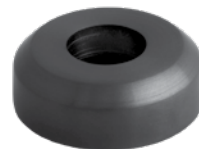

COLOURED STAINLESS STEEL COLLECTION

GOLD

*SATIN
BRONZE*

*GRAPHITE
BLACK*

The **LATEST** in contemporary
balusters and accessories

Add a splash of colour
to your staircase with our
stainless steel coloured line.
Available square or round.

euro
ARCHITECTURAL
COMPONENTS
euroac.com

COLOURED STAINLESS STEEL COLLECTION

1/2" SQUARE

TUBULAR BALUSTERS - 44"

SSBSQ1244TG - Gold
 SSBSQ1244TSB - Satin Bronze
 SSBSQ1244TGB - Graphite Black

COLLARS
 PSMC112SSSG

PSMC112SSSSB

PSMC112SSSGB

SHOES
 SSSH1239G

SSSH1239SB

SSSH1239GB

5/8" ROUND

TUBULAR BALUSTERS - 44"

SSB5844TG - Gold
 SSB5844TSB - Satin Bronze
 SSB5844TGB - Graphite Black

COLLARS
 683RSS58G

683RSS58SB

683RSS58GB

SHOES
 SSSHRD58G

SSSHRD58SB

SSSHRD58GB

COLOURS MAY NOT BE ACCURATE DUE TO THE PROCESS OF PRINT.