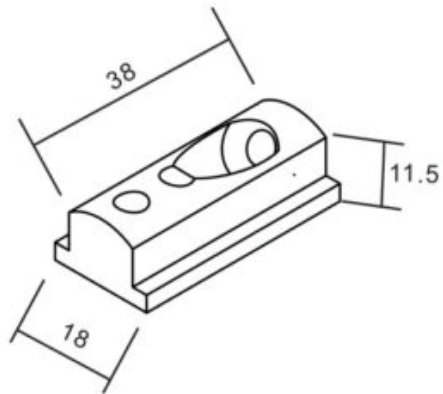

Wall Brackets for Shower Header Kit

Product Code: SSSFCH103D

Components for 1 bracket: (sold by pair)

C/N	NAME	QTY
1	Bracket	1
2	Adjustment screws	2
3	Mounting screw	1
4	Plastic anchor	1
5	Allen key	1