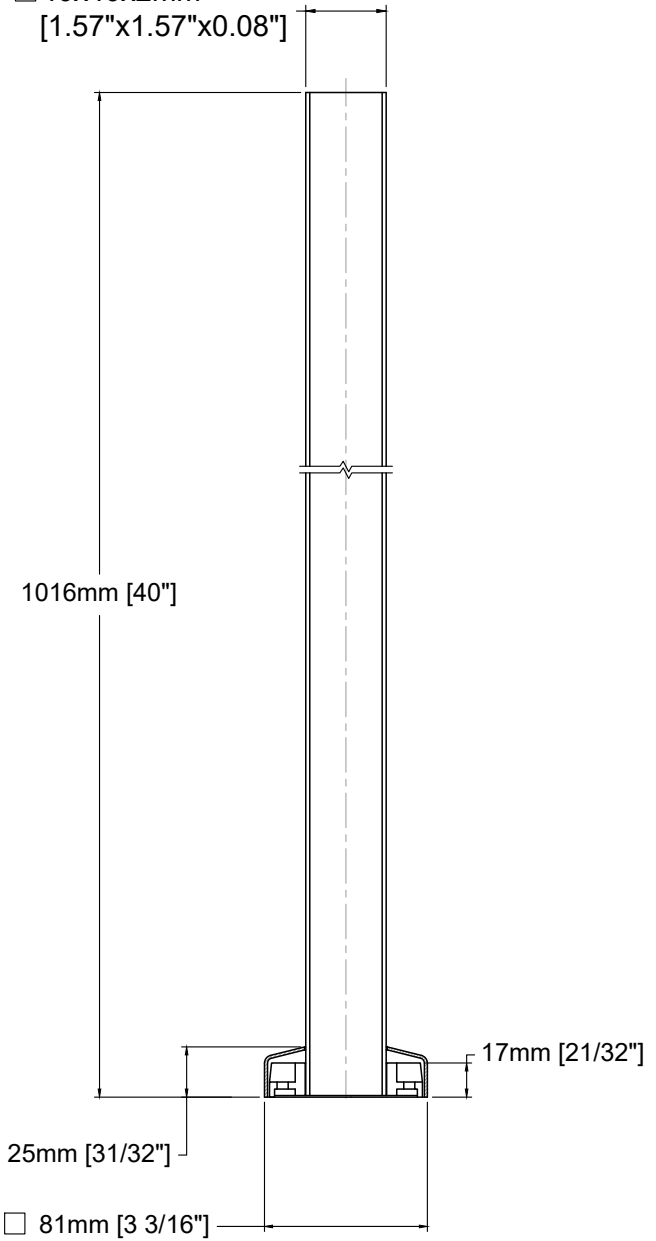

□ 40x40x2mm  
[1.57"x1.57"x0.08"]

Note:  
- All posts are SS316.