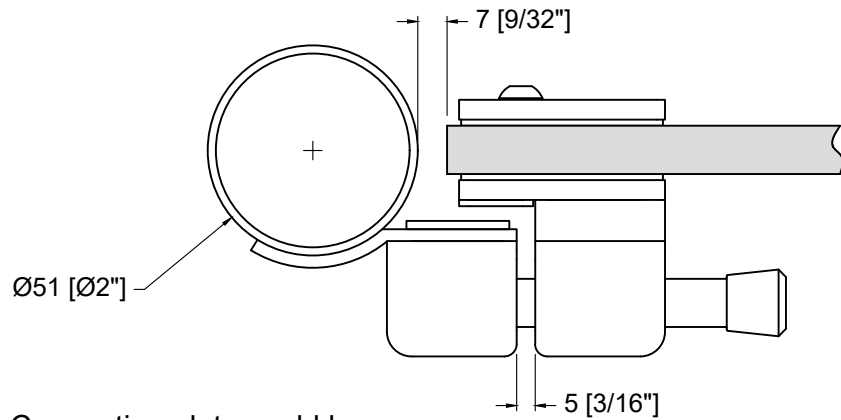

Holes on the gate panel

Connecting plate could be formed to suit Ø42.4 mm

All sizes are in mm [inch].

127A Aviva Park Dr.,
Woodbridge, ON, CANADA
www.euroeac.com
Toll Free: 1-800-465-7143

TITLE:
LATCH GLASS TO ROUND POST
SSPFGLR