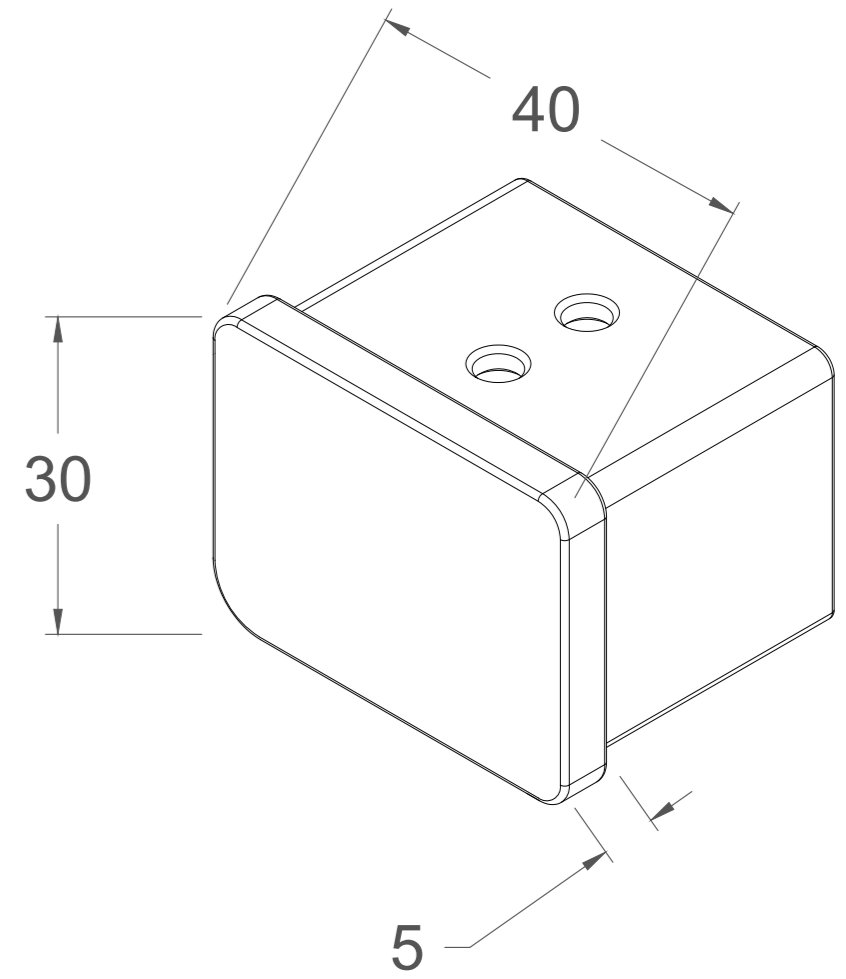

SSUTREC40X

This drawing is the property of Euro Ornamental Forgings Inc. and may not be copied or reproduced in any way whatsoever without express written permission of said company.

127A Aviva Park Dr.,
Woodbridge, ON, CANADA
www.euroeac.com
Toll Free: 1-800-465-7143