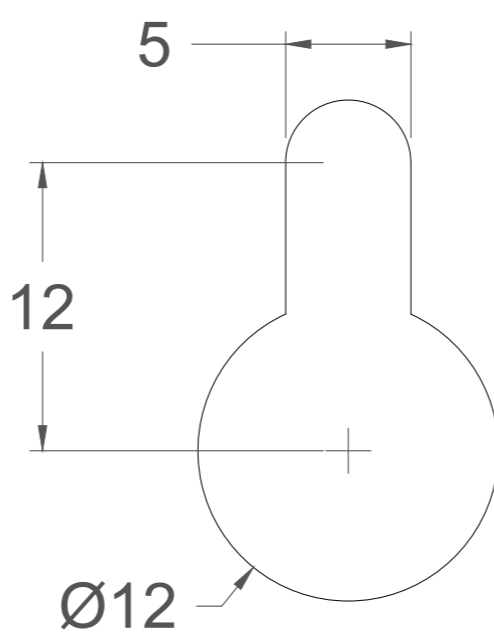

SSUTREC40X

This drawing is the property of Euro Ornamental Forgings Inc. and may not be copied or reproduced in any way whatsoever without express written permission of said company.

127A Aviva Park Dr.,
Woodbridge, ON, CANADA
www.euroeac.com
Toll Free: 1-800-465-7143