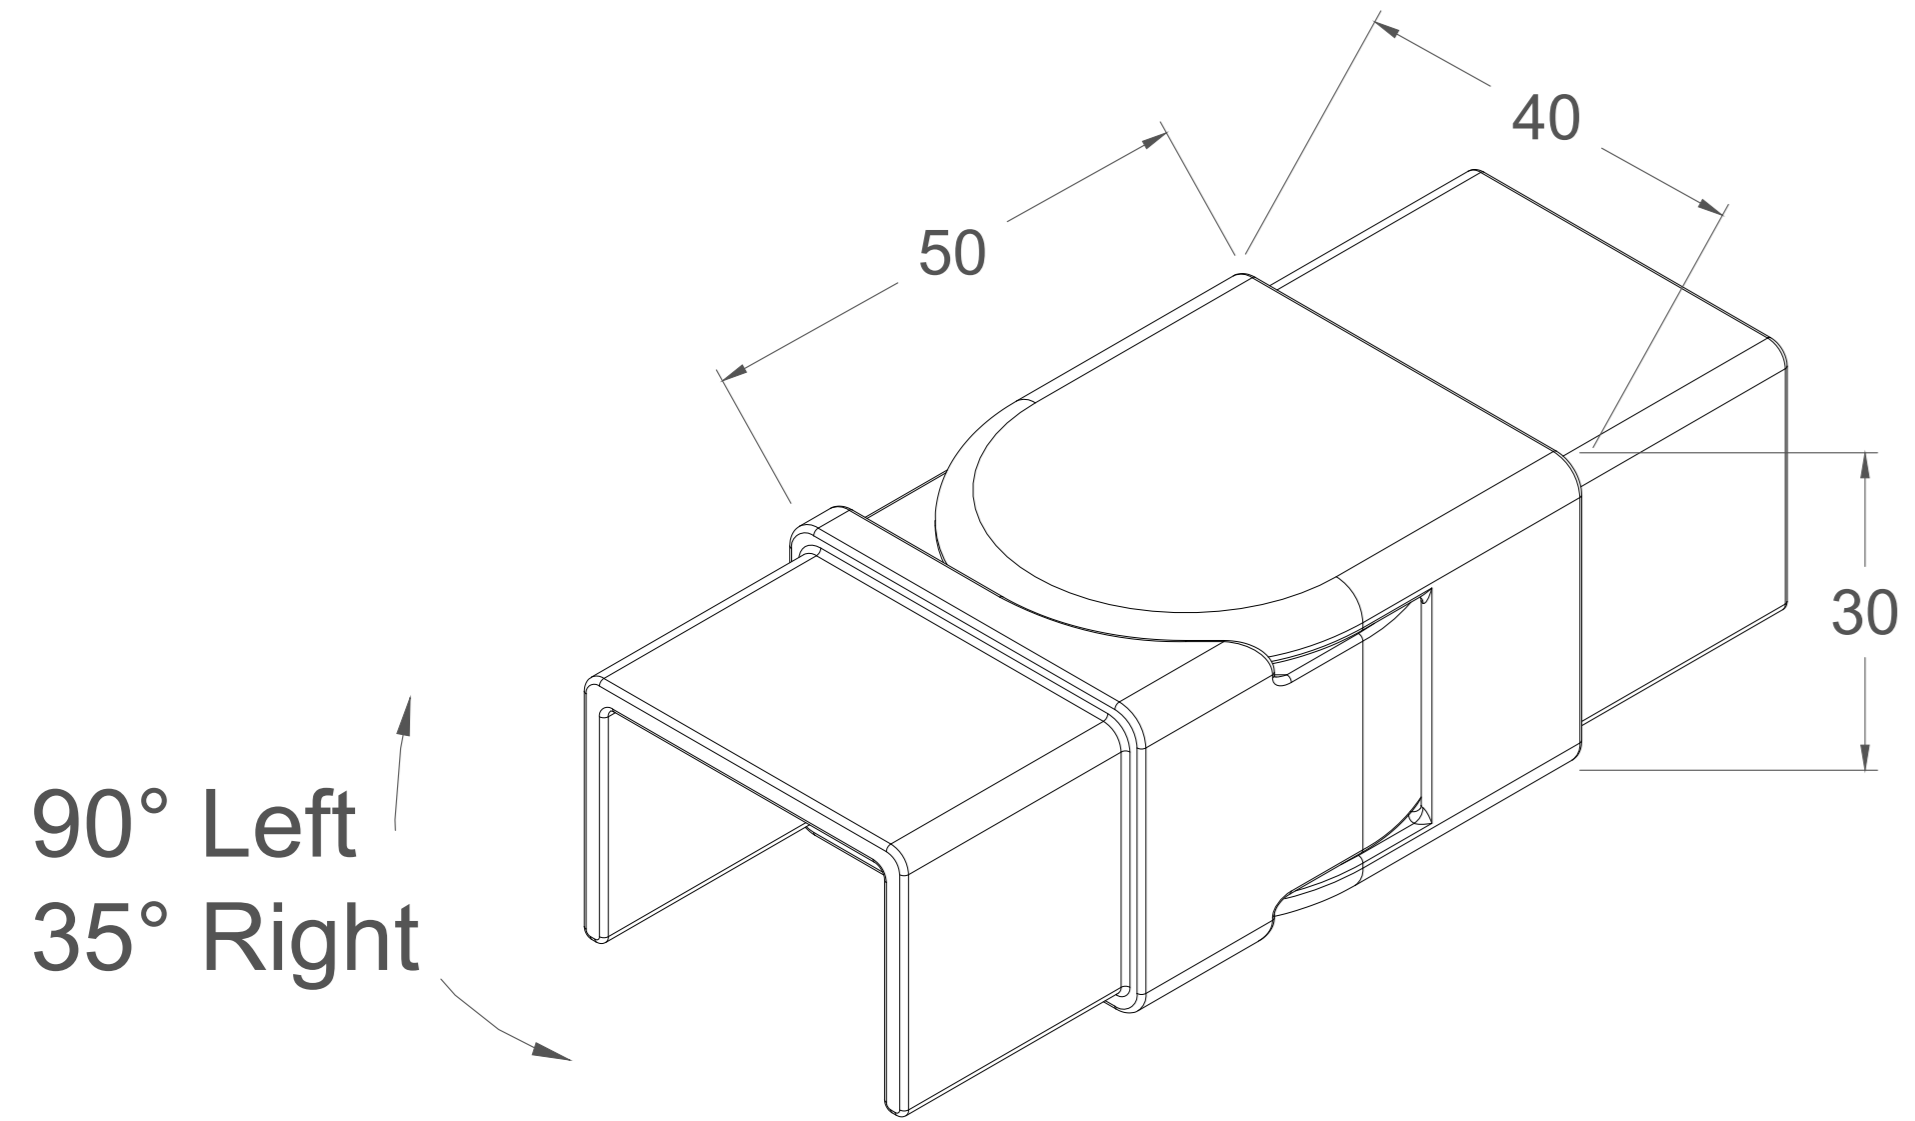

SSUTREC40X

This drawing is the property of Euro Ornamental Forgings Inc. and may not be copied or reproduced in any way whatsoever without express written permission of said company.

127A Aviva Park Dr.,
Woodbridge, ON, CANADA
www.euroeac.com
Toll Free: 1-800-465-7143