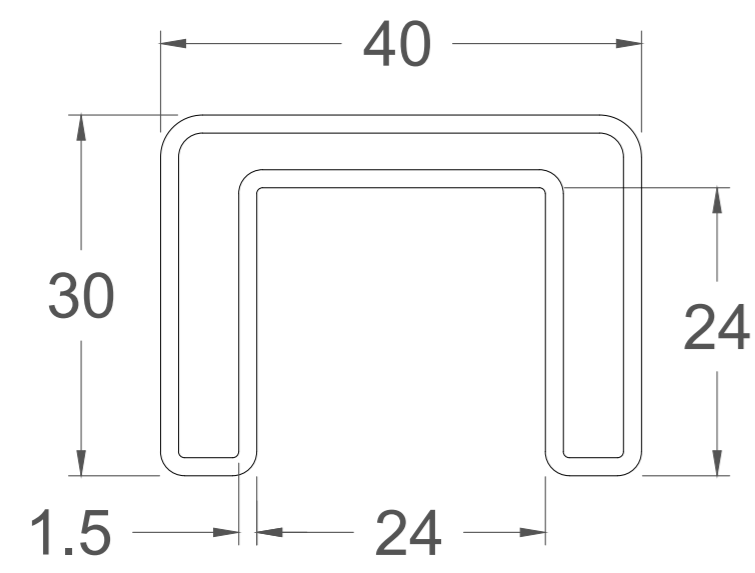

SSUTREC40X

This drawing is the property of Euro Ornamental Forgings Inc. and may not be copied or reproduced in any way whatsoever without express written permission of said company.

127A Aviva Park Dr.,
Woodbridge, ON, CANADA
www.euroeac.com
Toll Free: 1-800-465-7143