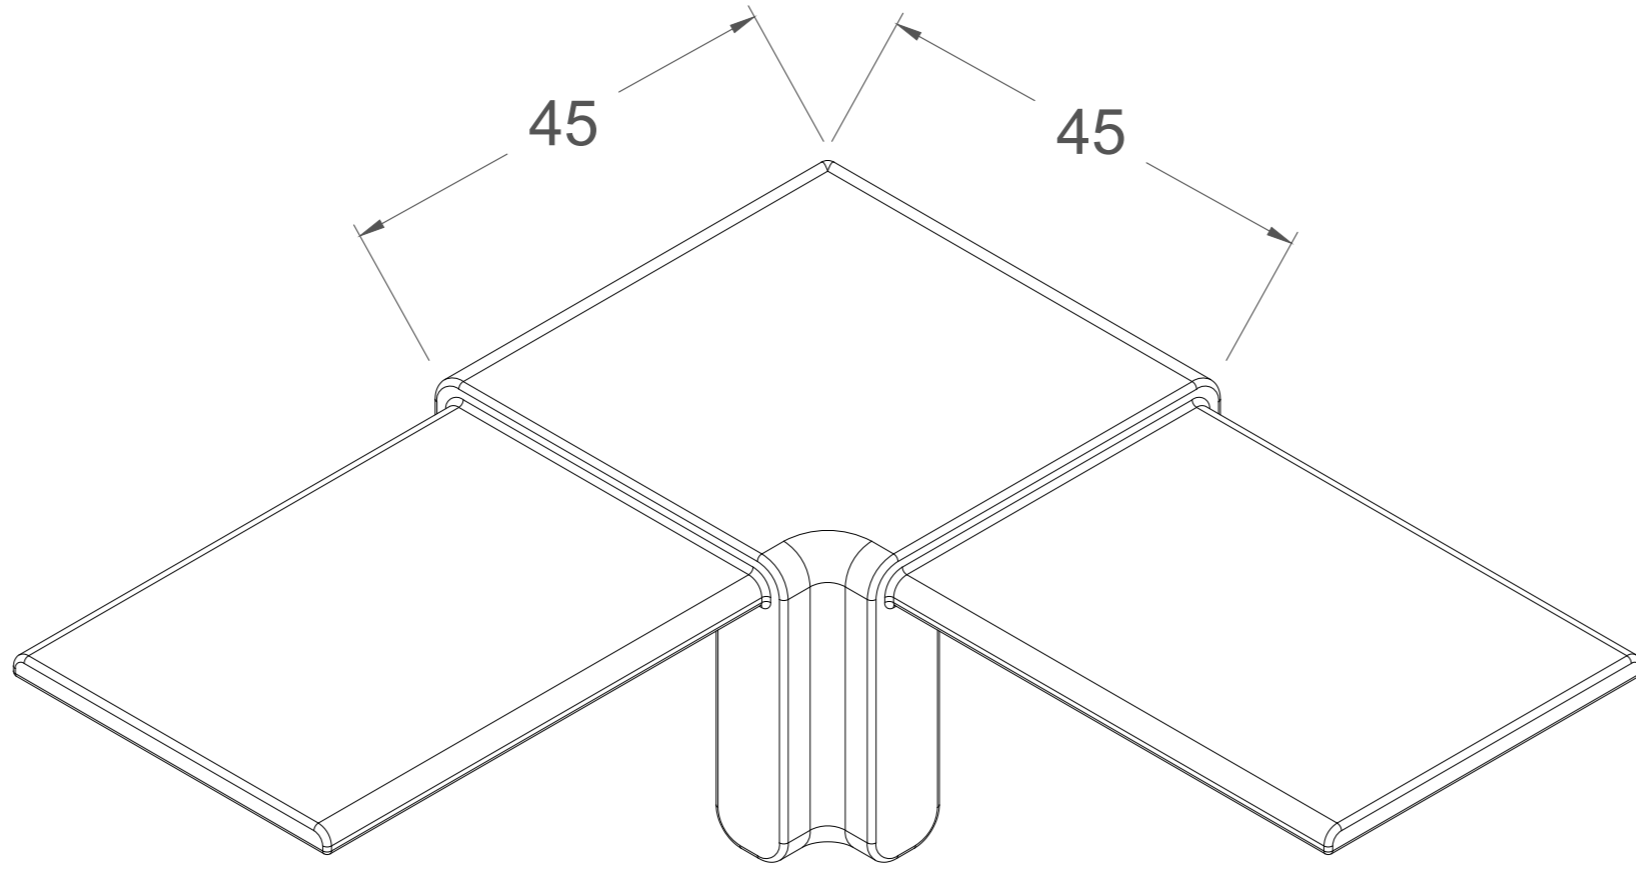

SSUTREC40X

This drawing is the property of Euro Ornamental Forgings Inc. and may not be copied or reproduced in any way whatsoever without express written permission of said company.

127A Aviva Park Dr.,
Woodbridge, ON, CANADA
www.euroeac.com
Toll Free: 1-800-465-7143