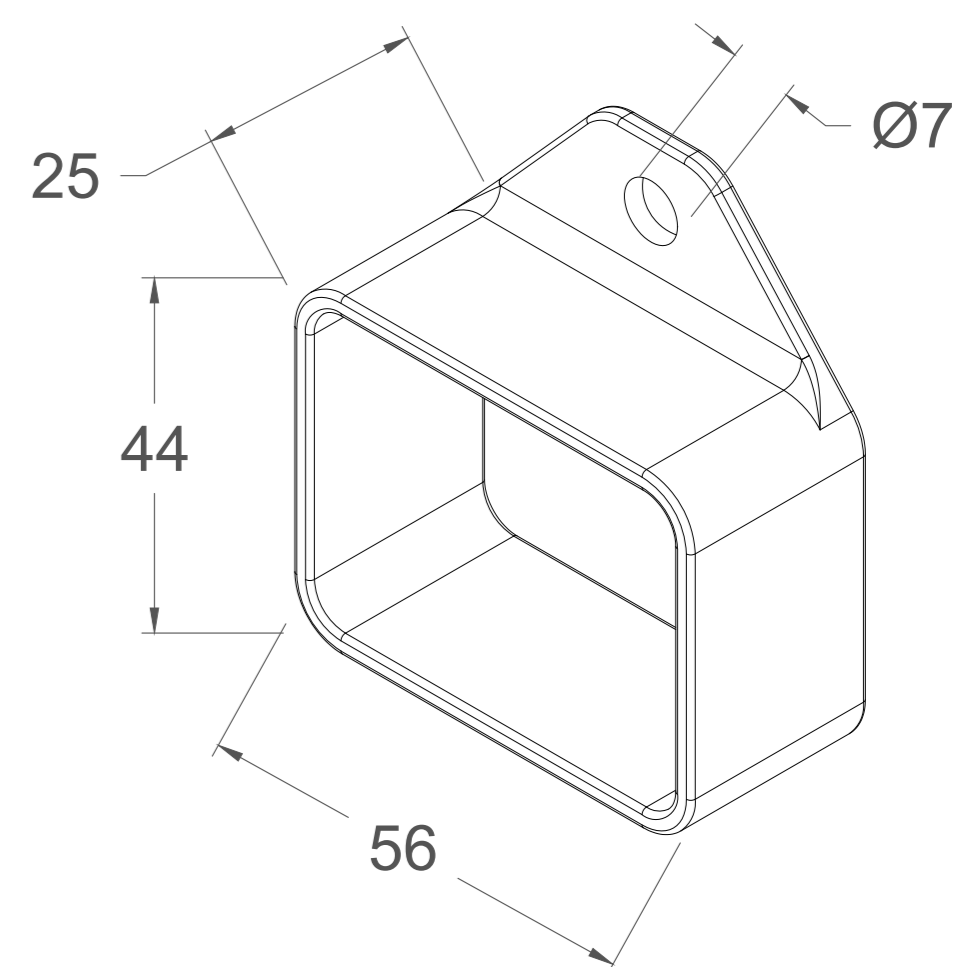

SSUTREC40X

This drawing is the property of Euro Ornamental Forgings Inc. and may not be copied or reproduced in any way whatsoever without express written permission of said company.

127A Aviva Park Dr.,
Woodbridge, ON, CANADA
www.euroeac.com
Toll Free: 1-800-465-7143