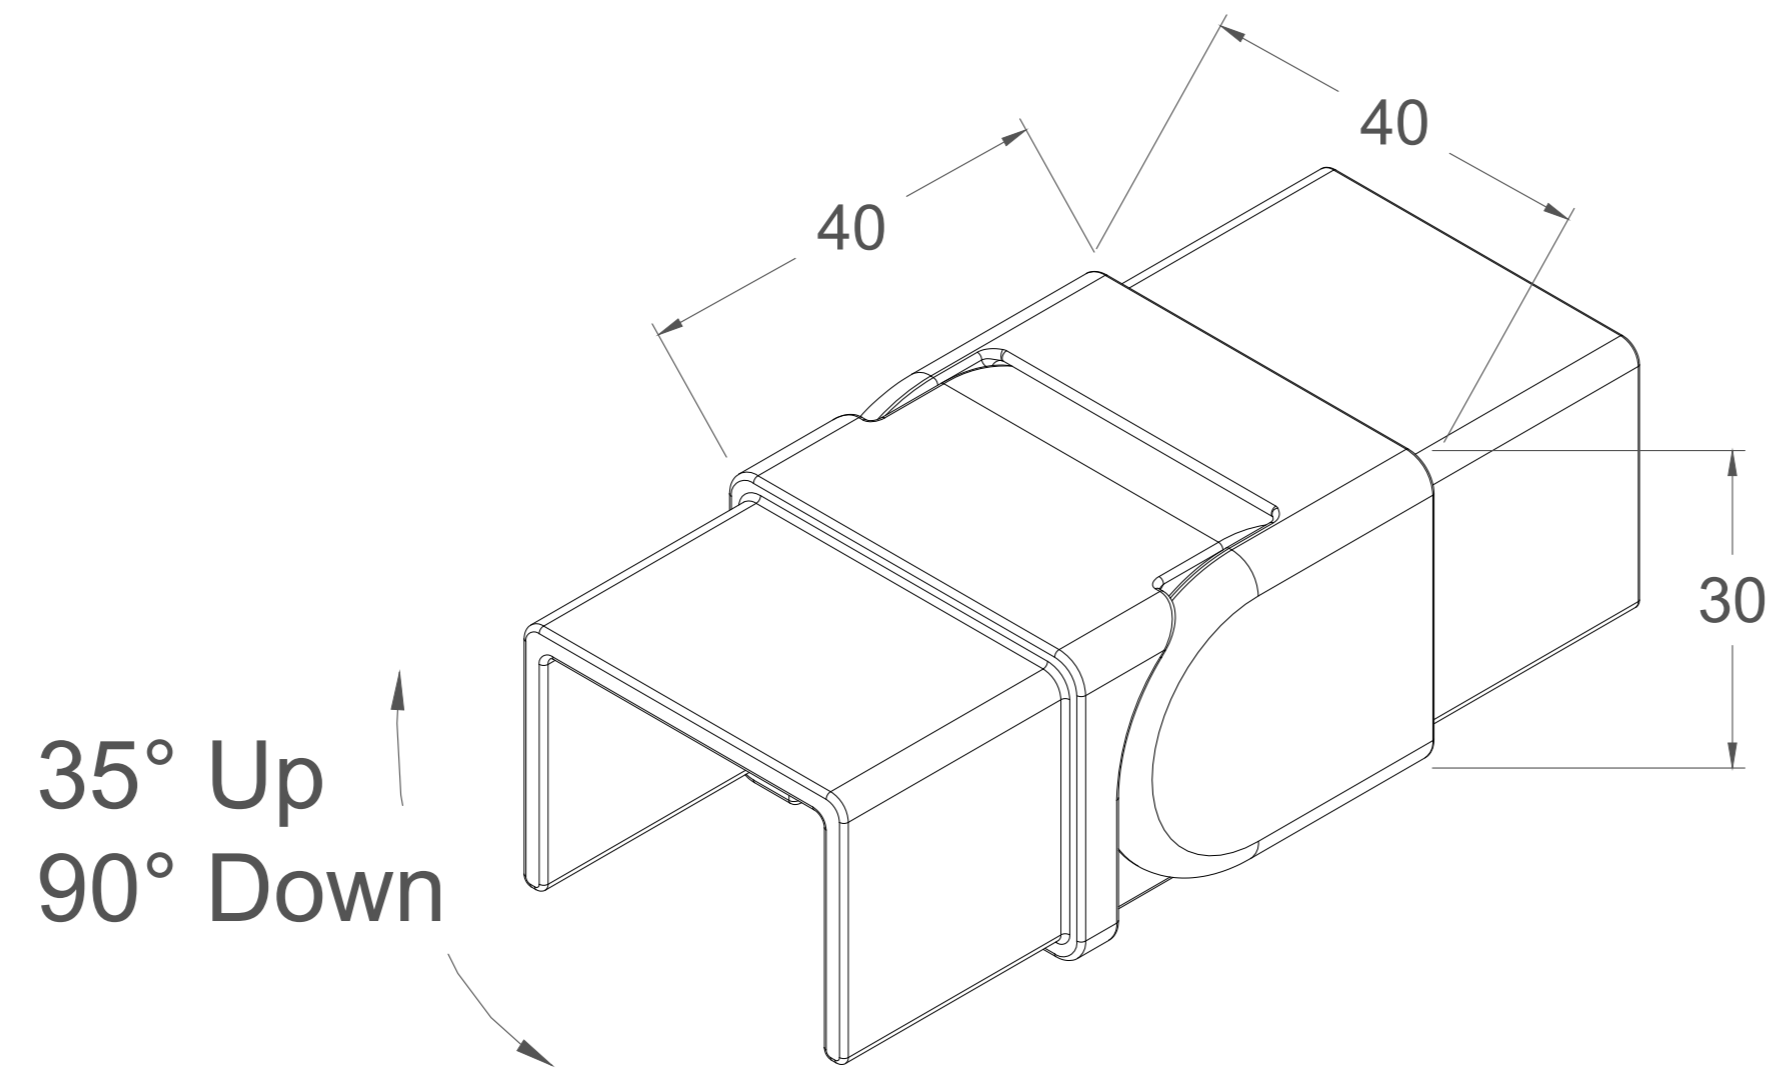

SSUTREC40X

This drawing is the property of Euro Ornamental Forgings Inc. and may not be copied or reproduced in any way whatsoever without express written permission of said company.

127A Aviva Park Dr.,
Woodbridge, ON, CANADA
www.euroeac.com
Toll Free: 1-800-465-7143