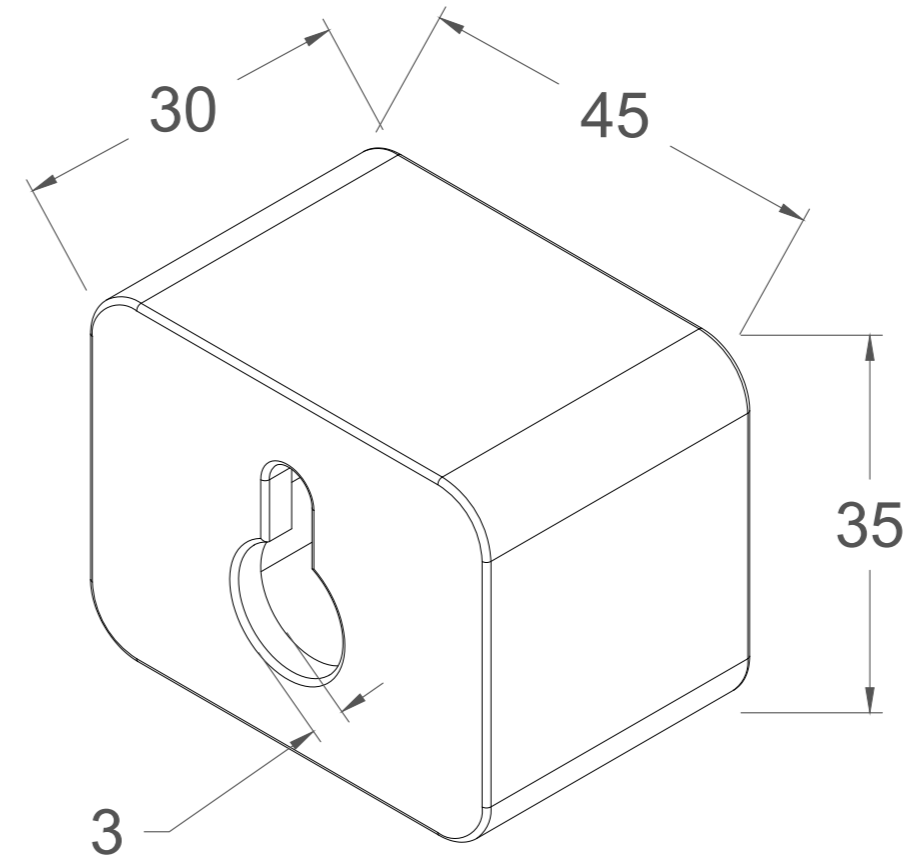

SSUTREC40X

This drawing is the property of Euro Ornamental Forgings Inc. and may not be copied or reproduced in any way whatsoever without express written permission of said company.

127A Aviva Park Dr.,
Woodbridge, ON, CANADA
www.euroeac.com
Toll Free: 1-800-465-7143