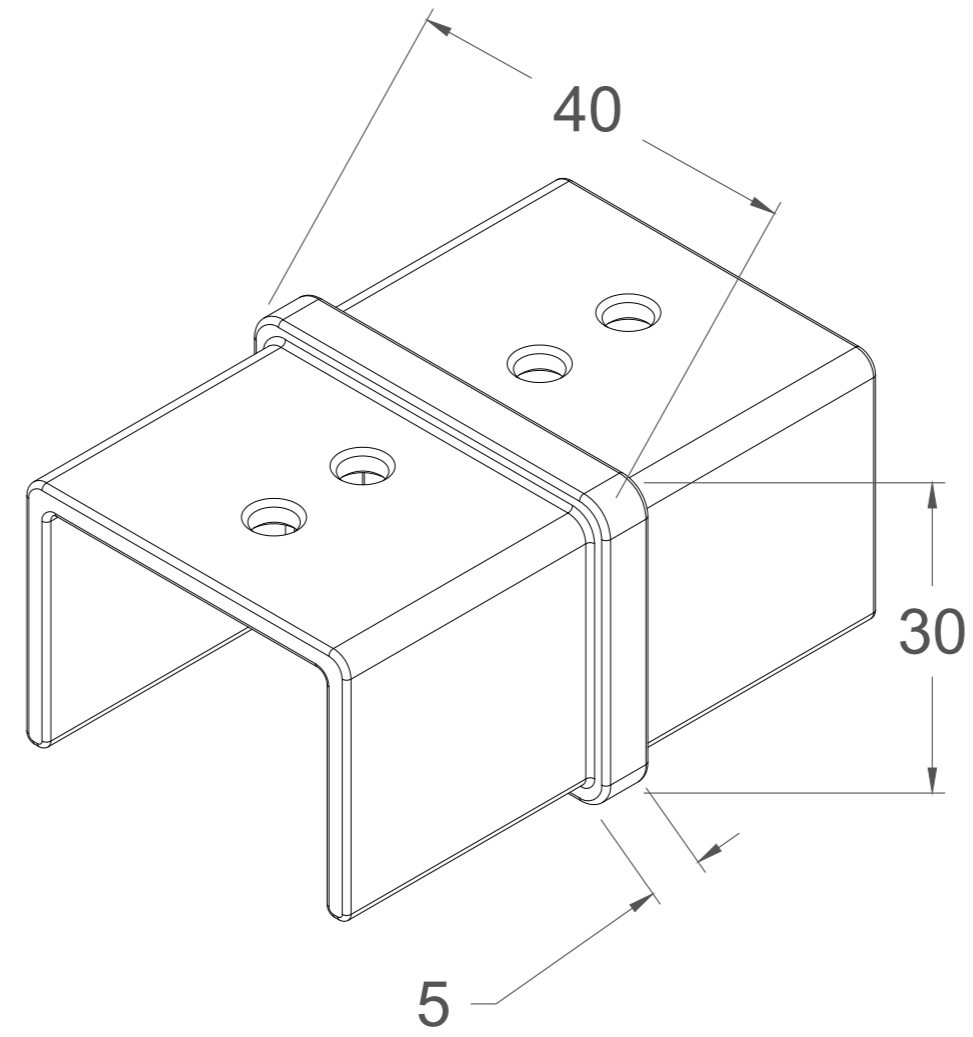

SSUTREC40X

This drawing is the property of Euro Ornamental Forgings Inc. and may not be copied or reproduced in any way whatsoever without express written permission of said company.

127A Aviva Park Dr.,
Woodbridge, ON, CANADA
www.euroeac.com
Toll Free: 1-800-465-7143