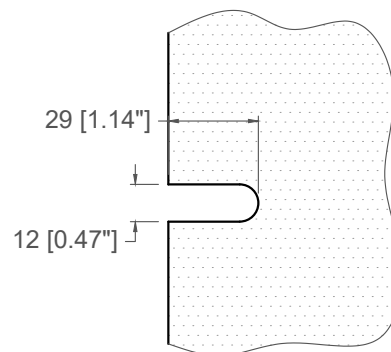

INSTRUCTIONS

LARGE SQUARE GLASS CLIPS

Following items are included in the box:

Glass Clip
X 4

 Plastic Cap
X 8

 Safety Pin
X 4

GENERAL NOTES:

- Safety pins must be installed to prevent glass sliding over time.
- Hex socket machine screws M8x20 used to secure the glass clip to the posts through flow drilled/M8 tapped holes.
- Sizes are in mm [inch].