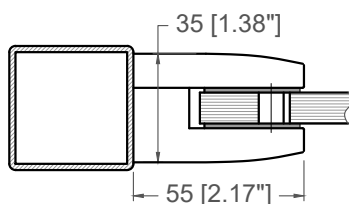

INSTRUCTIONS

LARGE SQUARE GLASS CLIPS

Following items are included in the box:

Glass Clip
X 4

 Plastic Cap
X 8

 Safety Pin
X 4

GENERAL NOTES:

- Safety pins must be installed to prevent glass sliding over time.
- Hex socket machine screws M8x20 used to secure the glass clip to the posts through flow drilled/M8 tapped holes.
- Sizes are in mm [inch].