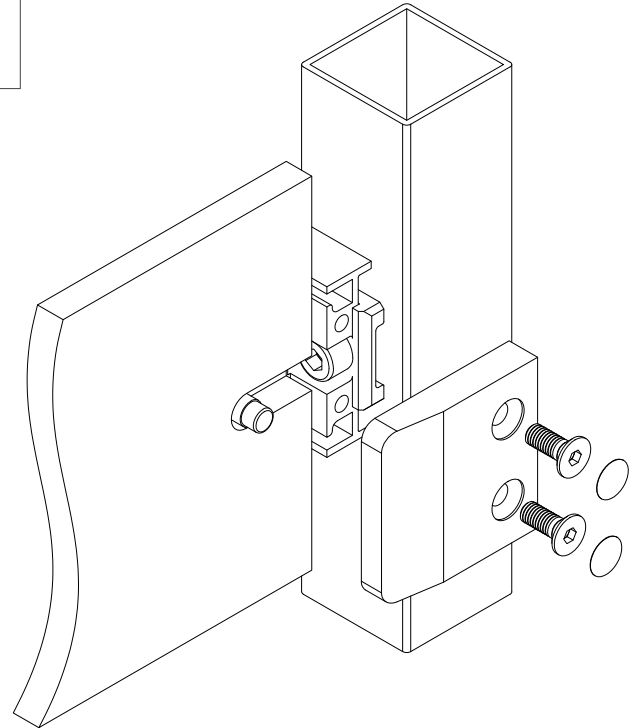

INSTRUCTIONS

LARGE SQUARE GLASS CLIPS

Following items are included in the box:

Glass Clip
X 4

 Plastic Cap
X 8

 Safety Pin
X 4

GENERAL NOTES:

- Safety pins must be installed to prevent glass sliding over time.
- Hex socket machine screws M8x20 used to secure the glass clip to the posts through flow drilled/M8 tapped holes.
- Sizes are in mm [inch].