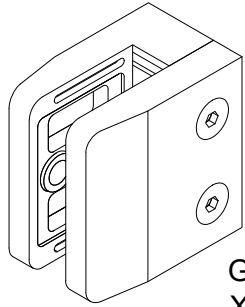

INSTRUCTIONS

LARGE SQUARE GLASS CLIPS

Following items are included in the box:

Glass Clip
X 4

 Plastic Cap
X 8

 Safety Pin
X 4

GENERAL NOTES:

- Safety pins must be installed to prevent glass sliding over time.
- Hex socket machine screws M8x20 used to secure the glass clip to the posts through flow drilled/M8 tapped holes.
- Sizes are in mm [inch].