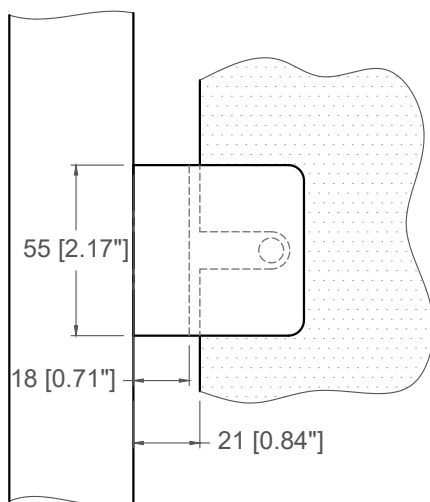

INSTRUCTIONS

LARGE SQUARE GLASS CLIPS

Following items are included in the box:

Glass Clip
X 4

 Plastic Cap
X 8

 Safety Pin
X 4

GENERAL NOTES:

- Safety pins must be installed to prevent glass sliding over time.
- Hex socket machine screws M8x20 used to secure the glass clip to the posts through flow drilled/M8 tapped holes.
- Sizes are in mm [inch].