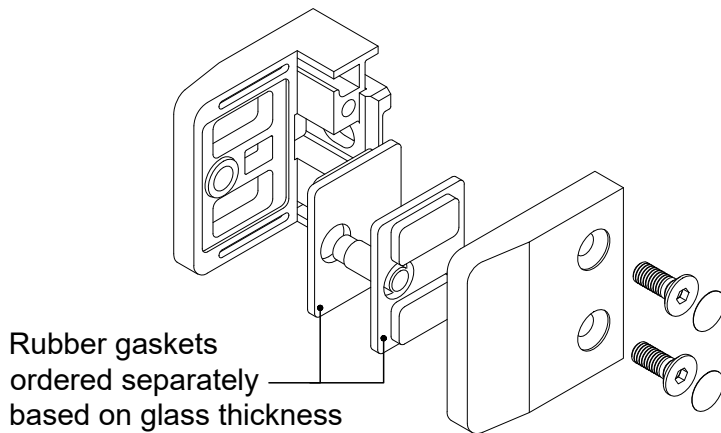

INSTRUCTIONS

LARGE SQUARE GLASS CLIPS

Following items are included in the box:

Glass Clip
X 4

 Plastic Cap
X 8

 Safety Pin
X 4

GENERAL NOTES:

- Safety pins must be installed to prevent glass sliding over time.
- Hex socket machine screws M8x20 used to secure the glass clip to the posts through flow drilled/M8 tapped holes.
- Sizes are in mm [inch].