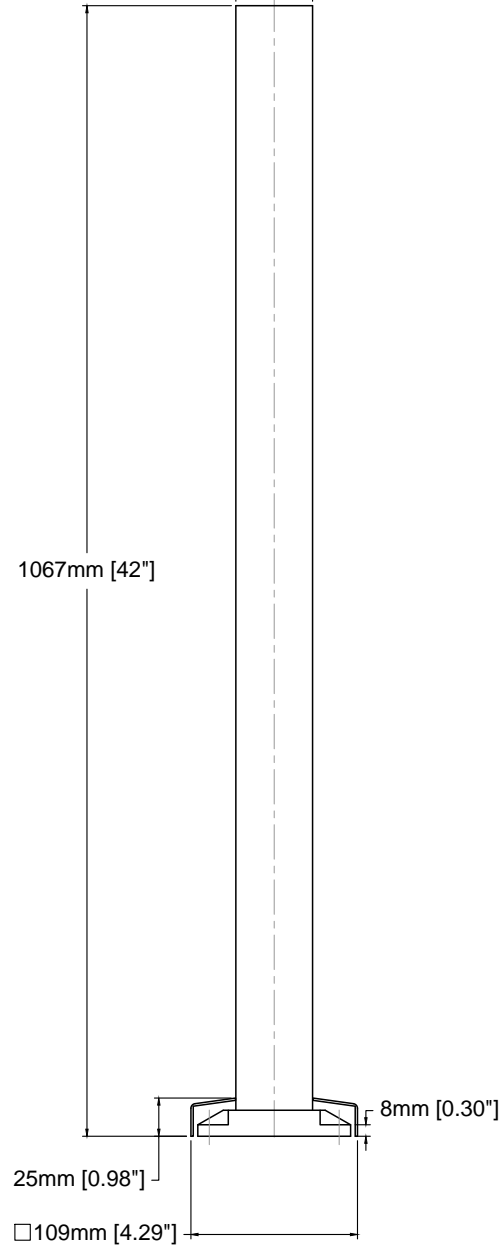

□ 50.2x50.2x2mm  
[2.00"x2.00"x0.08"]

Base Plate

Note:  
- All posts are SS316.