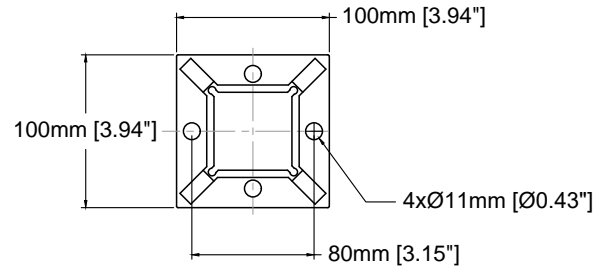

□ 50.2x50.2x2mm  
[2.00"x2.00"x0.08"]

Base Plate

Note:  
- All posts are SS316.