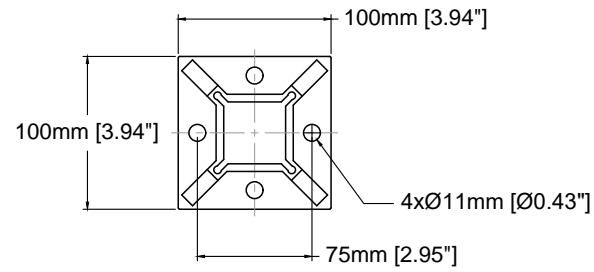

□40x40x2mm
[1.57"x1.57"x0.08"]

Note:

- All posts are SS316.

Base Plate

Product Code	A mm [in]
SSPSQ4040	1016 [40]
SSPSQ4042	1067 [42]

127A Aviva Park Dr.,
Woodbridge, ON, CANADA
www.euroeac.com
Toll Free: 1-800-465-7143