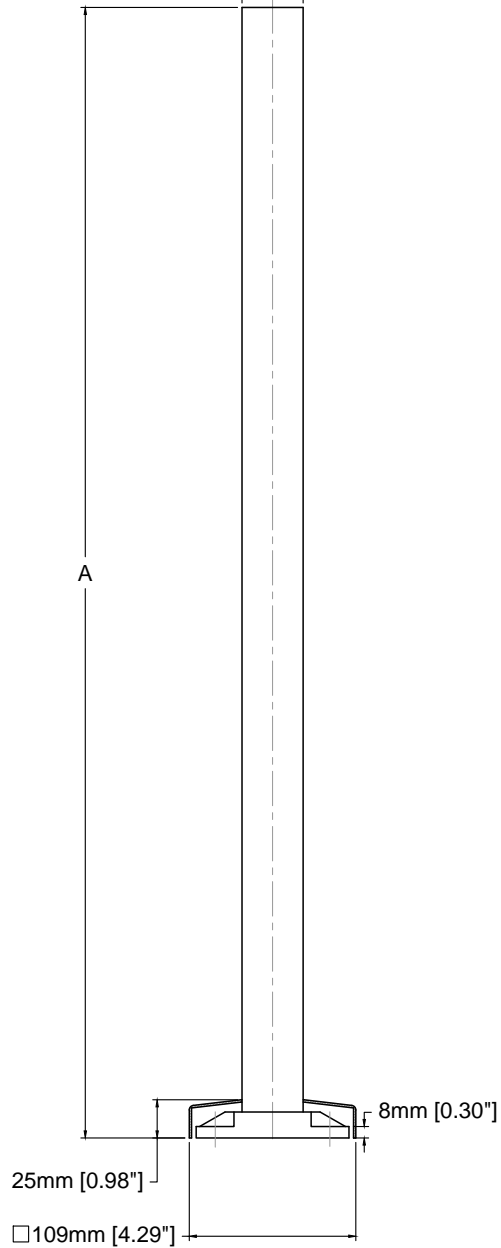

□40x40x2mm
[1.57"x1.57"x0.08"]

Note:

- All posts are SS316.

Base Plate

Product Code	A mm [in]
SSPSQ4040	1016 [40]
SSPSQ4042	1067 [42]

127A Aviva Park Dr.,
Woodbridge, ON, CANADA
www.euroeac.com
Toll Free: 1-800-465-7143