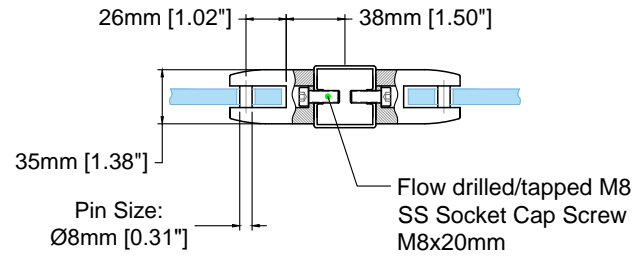

□ 40x40x2mm
[1.57"x1.57"x0.08"]

Note:

- All posts are SS316.
- Gaskets for glass thickness 10mm and 12mm included.

Typical Section

Base Plate

Product Code	A mm [in]	B mm [in]	C mm [in]	D mm [in]
SSPSQ40L36L	825 [32.5]	248 [9.8]	323 [12.7]	254 [10.0]
SSPSQ40S40L	927 [36.5]	248 [9.8]	425 [16.7]	254 [10.0]
SSPSQ40L42L	978 [38.5]	248 [9.8]	476 [18.7]	254 [10.0]