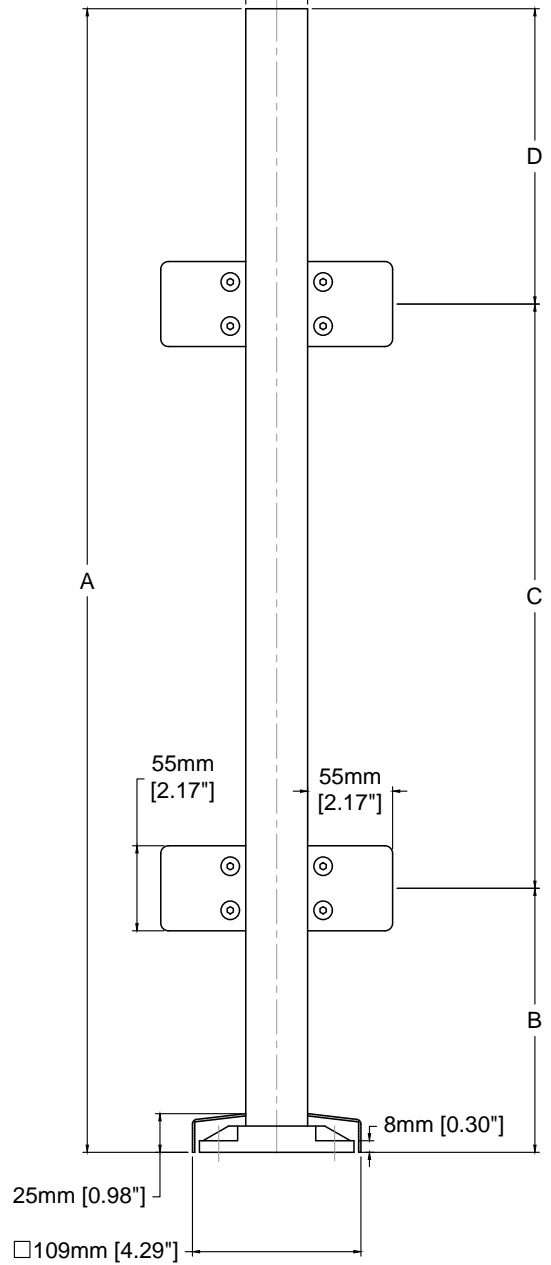

□ 40x40x2mm
[1.57"x1.57"x0.08"]

Note:

- All posts are SS316.
- Gaskets for glass thickness 10mm and 12mm included.

Typical Section

Base Plate

Product Code	A mm [in]	B mm [in]	C mm [in]	D mm [in]
SSPSQ40L36L	825 [32.5]	248 [9.8]	323 [12.7]	254 [10.0]
SSPSQ40S40L	927 [36.5]	248 [9.8]	425 [16.7]	254 [10.0]
SSPSQ40L42L	978 [38.5]	248 [9.8]	476 [18.7]	254 [10.0]