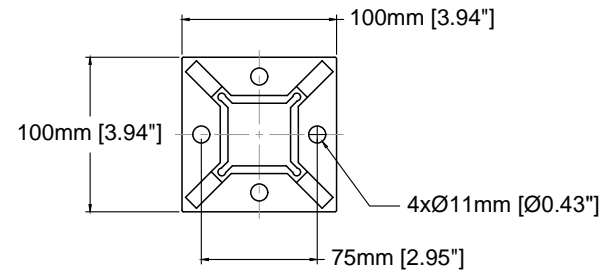

□ 40x40x2mm
[1.57"x1.57"x0.08"]

Note:

- All posts are SS316.
- Gaskets for glass thickness 10mm and 12mm included.

Typical Section

Base Plate

Product Code	A mm [in]	B mm [in]	C mm [in]	D mm [in]
SSPSQ40L36L	825 [32.5]	248 [9.8]	323 [12.7]	254 [10.0]
SSPSQ40S40L	927 [36.5]	248 [9.8]	425 [16.7]	254 [10.0]
SSPSQ40L42L	978 [38.5]	248 [9.8]	476 [18.7]	254 [10.0]