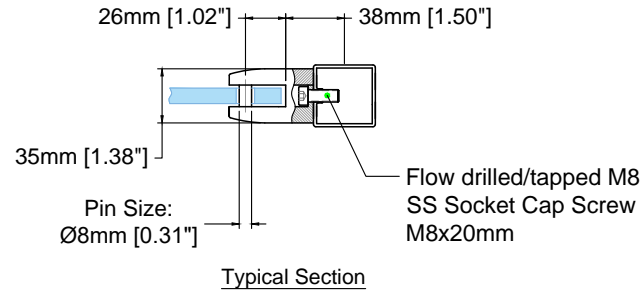

□ 40x40x2mm
[1.57"x1.57"x0.08"]

Note:

- All posts are SS316.
- Gaskets for glass thickness 10mm and 12mm included.

Product Code	A mm [in]	B mm [in]	C mm [in]	D mm [in]
SSPSQ40L36E	825 [32.5]	248 [9.8]	323 [12.7]	254 [10.0]
SSPSQ40S40E	927 [36.5]	248 [9.8]	425 [16.7]	254 [10.0]
SSPSQ40L42E	978 [38.5]	248 [9.8]	476 [18.7]	254 [10.0]