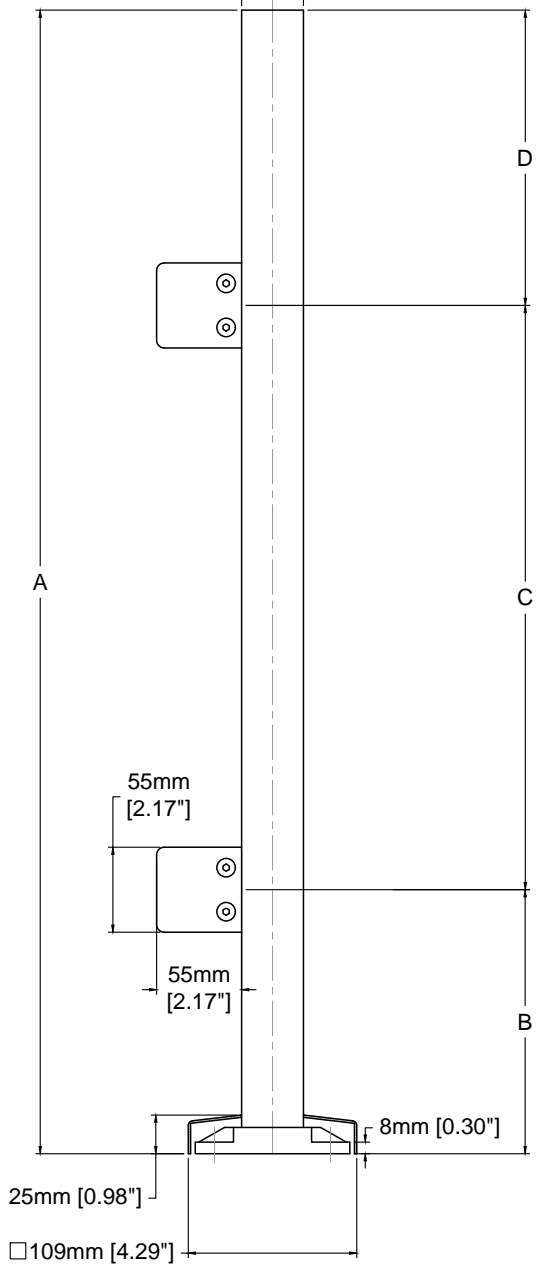

□ 40x40x2mm
[1.57"x1.57"x0.08"]

Note:

- All posts are SS316.
- Gaskets for glass thickness 10mm and 12mm included.

Product Code	A mm [in]	B mm [in]	C mm [in]	D mm [in]
SSPSQ40L36E	825 [32.5]	248 [9.8]	323 [12.7]	254 [10.0]
SSPSQ40S40E	927 [36.5]	248 [9.8]	425 [16.7]	254 [10.0]
SSPSQ40L42E	978 [38.5]	248 [9.8]	476 [18.7]	254 [10.0]