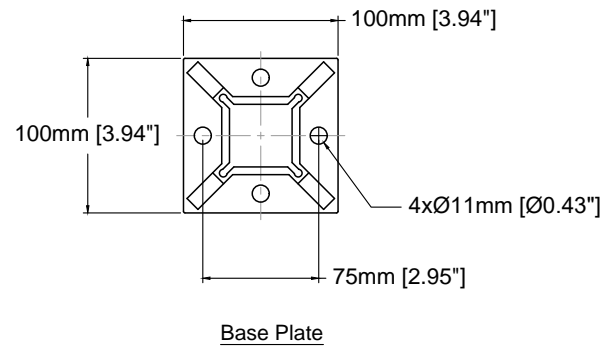

□ 40x40x2mm
[1.57"x1.57"x0.08"]

Note:

- All posts are SS316.
- Gaskets for glass thickness 10mm and 12mm included.

Product Code	A mm [in]	B mm [in]	C mm [in]	D mm [in]
SSPSQ40L36E	825 [32.5]	248 [9.8]	323 [12.7]	254 [10.0]
SSPSQ40S40E	927 [36.5]	248 [9.8]	425 [16.7]	254 [10.0]
SSPSQ40L42E	978 [38.5]	248 [9.8]	476 [18.7]	254 [10.0]