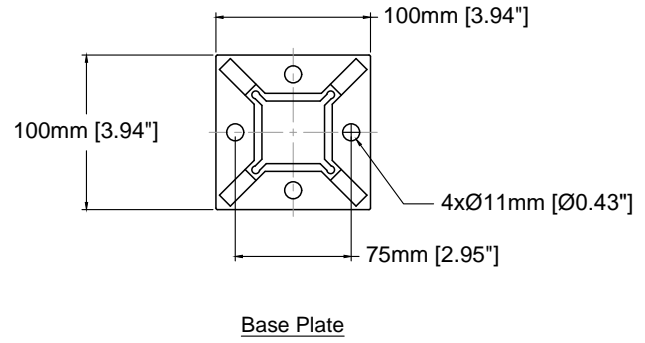

- Note:
- All posts are SS316.
 - Gaskets for glass thickness 10mm and 12mm included.

Product Code	A mm [in]	B mm [in]	C mm [in]	D mm [in]
SSPSQ40L36C	825 [32.5]	248 [9.8]	323 [12.7]	254 [10.0]
SSPSQ40S40C	927 [36.5]	248 [9.8]	425 [16.7]	254 [10.0]
SSPSQ40L42C	978 [38.5]	248 [9.8]	476 [18.7]	254 [10.0]