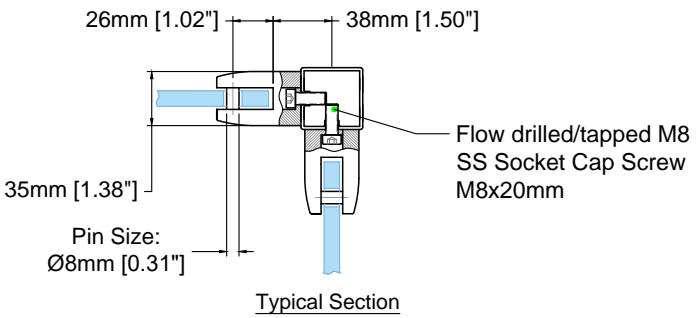

- Note:
- All posts are SS316.
 - Gaskets for glass thickness 10mm and 12mm included.

Product Code	A mm [in]	B mm [in]	C mm [in]	D mm [in]
SSPSQ40L36C	825 [32.5]	248 [9.8]	323 [12.7]	254 [10.0]
SSPSQ40S40C	927 [36.5]	248 [9.8]	425 [16.7]	254 [10.0]
SSPSQ40L42C	978 [38.5]	248 [9.8]	476 [18.7]	254 [10.0]