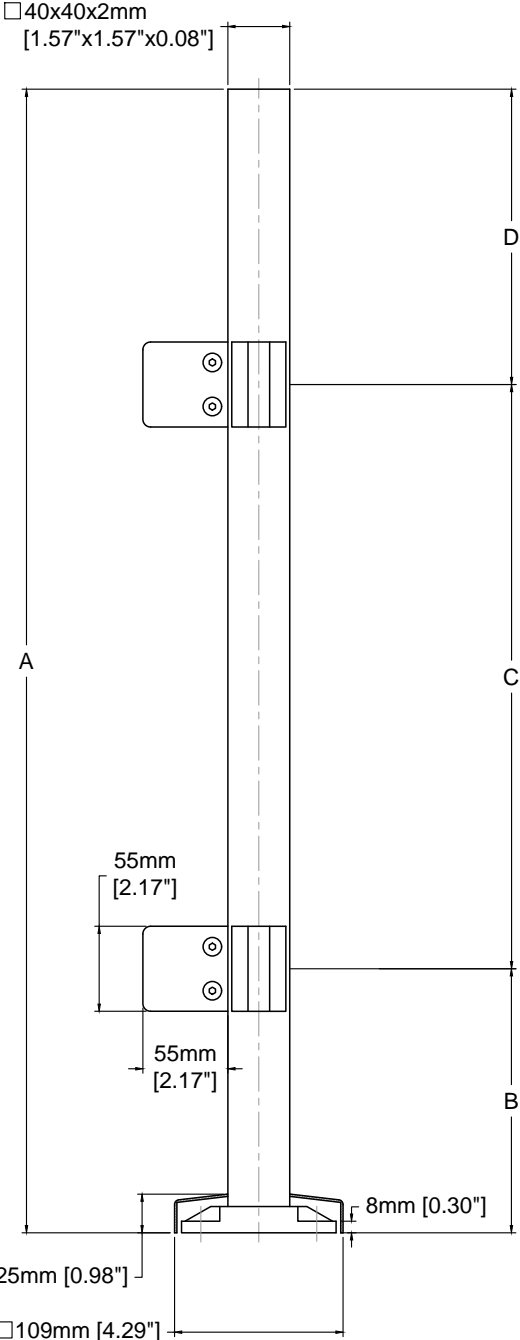

- Note:
- All posts are SS316.
 - Gaskets for glass thickness 10mm and 12mm included.

Product Code	A mm [in]	B mm [in]	C mm [in]	D mm [in]
SSPSQ40L36C	825 [32.5]	248 [9.8]	323 [12.7]	254 [10.0]
SSPSQ40S40C	927 [36.5]	248 [9.8]	425 [16.7]	254 [10.0]
SSPSQ40L42C	978 [38.5]	248 [9.8]	476 [18.7]	254 [10.0]